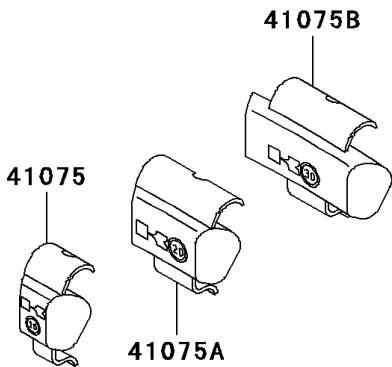

2000 Ninja® 500R PARTS DIAGRAM

Tires

F2210

2000 Ninja® 500R PARTS LIST

Tires

ITEM NAME	PART NUMBER	QUANTITY
VALVE,TIRE (Ref # 16126)	16126-1140	2
TIRE,FR,110/70-17 54H,G549(BS) (Ref # 41002)	41002-1981	1
TIRE,RR,130/70-17 62H,G550(BS) (Ref # 41009)	41009-1325	1
BALANCER-WHEEL,10G,SILVER (Ref # 41075)	41075-1014	AR
BALANCER-WHEEL,20G,SILVER (Ref # 41075A)	41075-1015	AR
BALANCER-WHEEL,30G,SILVER (Ref # 41075B)	41075-1016	AR