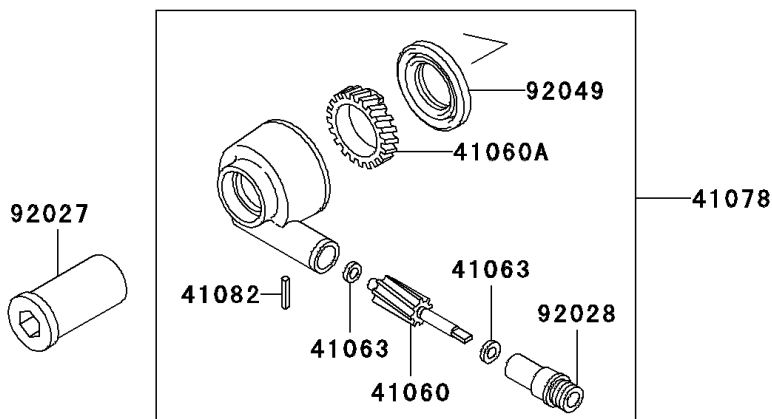

2001 Ninja® 500R PARTS DIAGRAM

Front Wheel

F2230

2001 Ninja® 500R PARTS LIST

Front Wheel

ITEM NAME	PART NUMBER	QUANTITY
CIRCLIP-TYPE-C,35MM (Ref # 481)	481J3500	1
BEARING-BALL (Ref # 601)	601B6202UU	2
GEAR-METER SCREW,9T (Ref # 41060)	41060-1123	1
GEAR-METER SCREW,23T (Ref # 41060A)	41060-1124	1
WASHER,5.1X9X0.4 (Ref # 41063)	41063-001	2
RECEIVER-SPEEDOMETER (Ref # 41064)	41064-1006	1
AXLE,FR (Ref # 41068)	41068-1175	1
WHEEL-ASSY,FR,G.GRAY (Ref # 41073)	41073-1543-GE	1
CASE-ASSY-METER GEAR (Ref # 41078)	41078-1068	1
PIN,SPRING (Ref # 41082)	41082-001	1
COLLAR,FR AXLE,L=36.5 (Ref # 92027)	92027-1726	1
BUSHING,SPEEDOMETER (Ref # 92028)	92028-1066	1
RING-SNAP,42MM (Ref # 92033)	92033-1041	1
SEAL-OIL,BJN30427-C3 (Ref # 92049)	92049-1057	1
SEAL-OIL,MH20354.5 (Ref # 92049A)	92049-1176	1
COLLAR,15.1X20X70 (Ref # 92143)	92143-1185	1
COLLAR,FR AXLE,L=24 (Ref # 92143A)	92143-1187	1