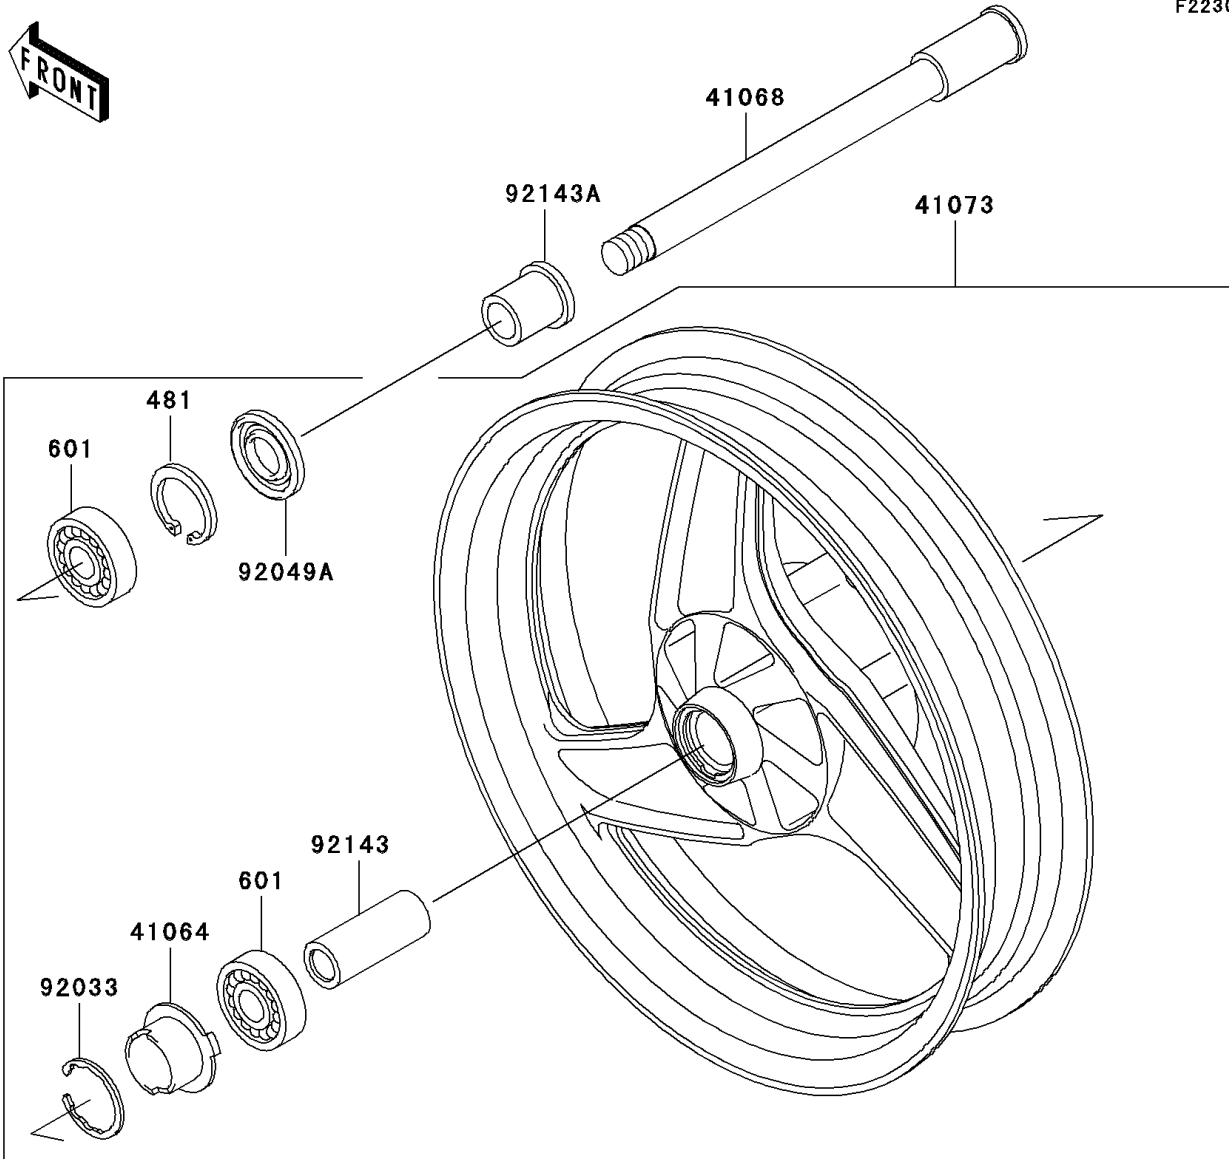

2001 Ninja® 500R PARTS DIAGRAM

Front Wheel

F2230

2001 Ninja® 500R PARTS LIST

Front Wheel

ITEM NAME	PART NUMBER	QUANTITY
CIRCLIP-TYPE-C,35MM (Ref # 481)	481J3500	1
BEARING-BALL (Ref # 601)	601B6202UU	2
GEAR-METER SCREW,9T (Ref # 41060)	41060-1123	1
GEAR-METER SCREW,23T (Ref # 41060A)	41060-1124	1
WASHER,5.1X9X0.4 (Ref # 41063)	41063-001	2
RECEIVER-SPEEDOMETER (Ref # 41064)	41064-1006	1
AXLE,FR (Ref # 41068)	41068-1175	1
WHEEL-ASSY,FR,G.GRAY (Ref # 41073)	41073-1543-GE	1
CASE-ASSY-METER GEAR (Ref # 41078)	41078-1068	1
PIN,SPRING (Ref # 41082)	41082-001	1
COLLAR,FR AXLE,L=36.5 (Ref # 92027)	92027-1726	1
BUSHING,SPEEDOMETER (Ref # 92028)	92028-1066	1
RING-SNAP,42MM (Ref # 92033)	92033-1041	1
SEAL-OIL,BJN30427-C3 (Ref # 92049)	92049-1057	1
SEAL-OIL,MH20354.5 (Ref # 92049A)	92049-1176	1
COLLAR,15.1X20X70 (Ref # 92143)	92143-1185	1
COLLAR,FR AXLE,L=24 (Ref # 92143A)	92143-1187	1