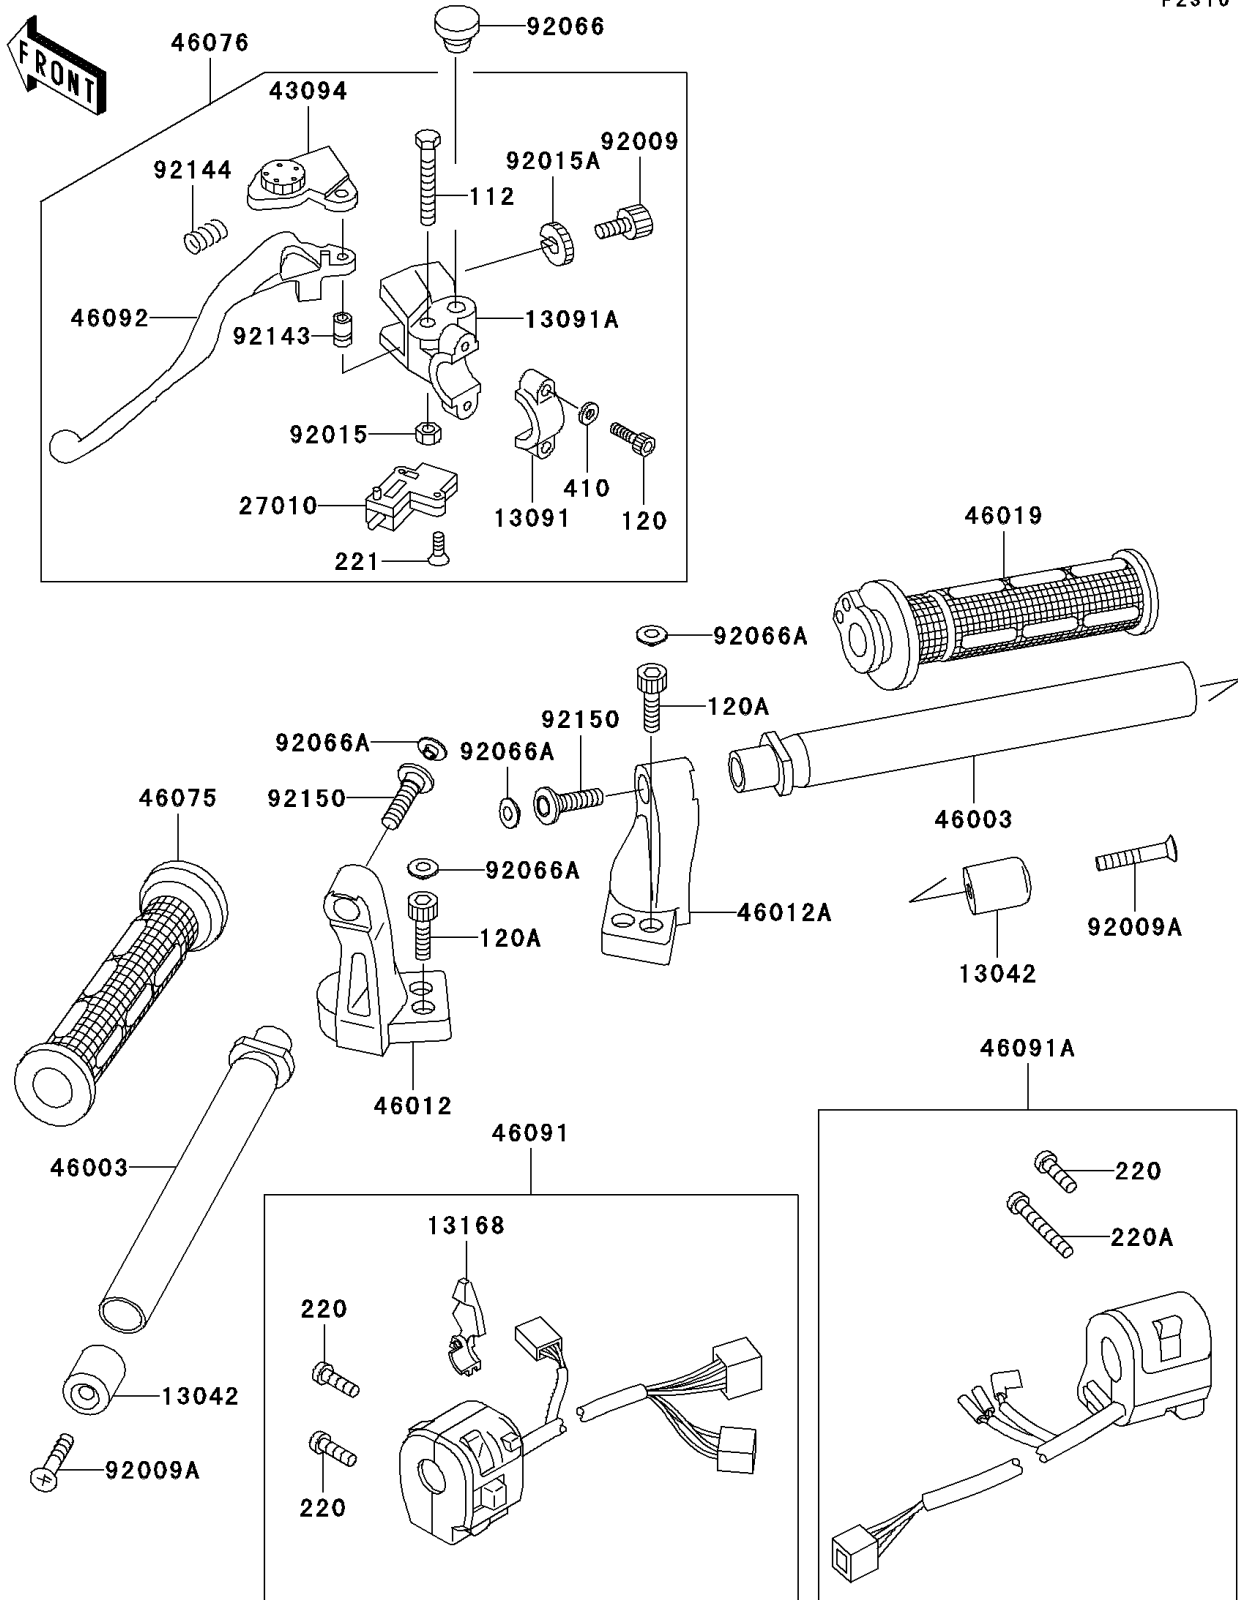

# 1999 Ninja® 500R PARTS DIAGRAM

Handlebar

F2310

# 1999 Ninja® 500R PARTS LIST

## Handlebar

ITEM NAME	PART NUMBER	QUANTITY
BOLT-UPSET (Ref # 112)	112C0640	1
BOLT-SOCKET,6X20 (Ref # 120)	120S0620	2
BOLT-SOCKET (Ref # 120A)	120S0816	4
SCREW-PAN-CROS (Ref # 220)	220C0525	3
SCREW-PAN-CROS (Ref # 220A)	220C0540	1
SCREW-CSK-CROS (Ref # 221)	221C0316	2
WASHER-PLAIN-SMALL,6MM,BLACK (Ref # 410)	410F0600	2
WEIGHT,HANDLE (Ref # 13042)	13042-1069	2
HOLDER,CLUTCH LEVER (Ref # 13091)	13091-1624	1
HOLDER,CLUTCH LEVER (Ref # 13091A)	13091-1652	1
LEVER,CHOKE (Ref # 13168)	13168-1516	1
SWITCH,CLUTCH,BLACK (Ref # 27010)	27010-1094	1
ADJUSTER,CLUTCH LEVER (Ref # 43094)	43094-1053	1
HANDLE (Ref # 46003)	46003-1390	2
HOLDER-HANDLE,LH,BLACK (Ref # 46012)	46012-1248-10	1
HOLDER-HANDLE,RH,BLACK (Ref # 46012A)	46012-1249-10	1
GRIP-ASSY,THROTTLE (Ref # 46019)	46019-1077	1
GRIP,LH (Ref # 46075)	46075-1088	1
LEVER-ASSY-GRIP,CLUTCH (Ref # 46076)	46076-1165	1
HOUSING-ASSY-CONTROL,LH (Ref # 46091)	46091-1671	1
HOUSING-ASSY-CONTROL,RH (Ref # 46091A)	46091-1672	1
LEVER-GRIP,CLUTCH (Ref # 46092)	46092-1161	1
SCREW,CABLE ADJUST,8MM,BLACK (Ref # 92009)	92009-1134	1
SCREW,8X45 (Ref # 92009A)	92009-1257	2
NUT,LOCK,6MM,BLACK (Ref # 92015)	92015-1191	1
NUT,CABLE ADJUST LOCK,8MM,BLK (Ref # 92015A)	92015-1197	1
PLUG,9.5X8,POLYETHYLENE (Ref # 92066)	92066-1077	1
PLUG (Ref # 92066A)	92066-1216	6
COLLAR (Ref # 92143)	92143-1379	1

## Handlebar

ITEM NAME	PART NUMBER	QUANTITY
SPRING (Ref # 92144)	92144-1467	1
BOLT,8X30 (Ref # 92150)	92150-1425	2