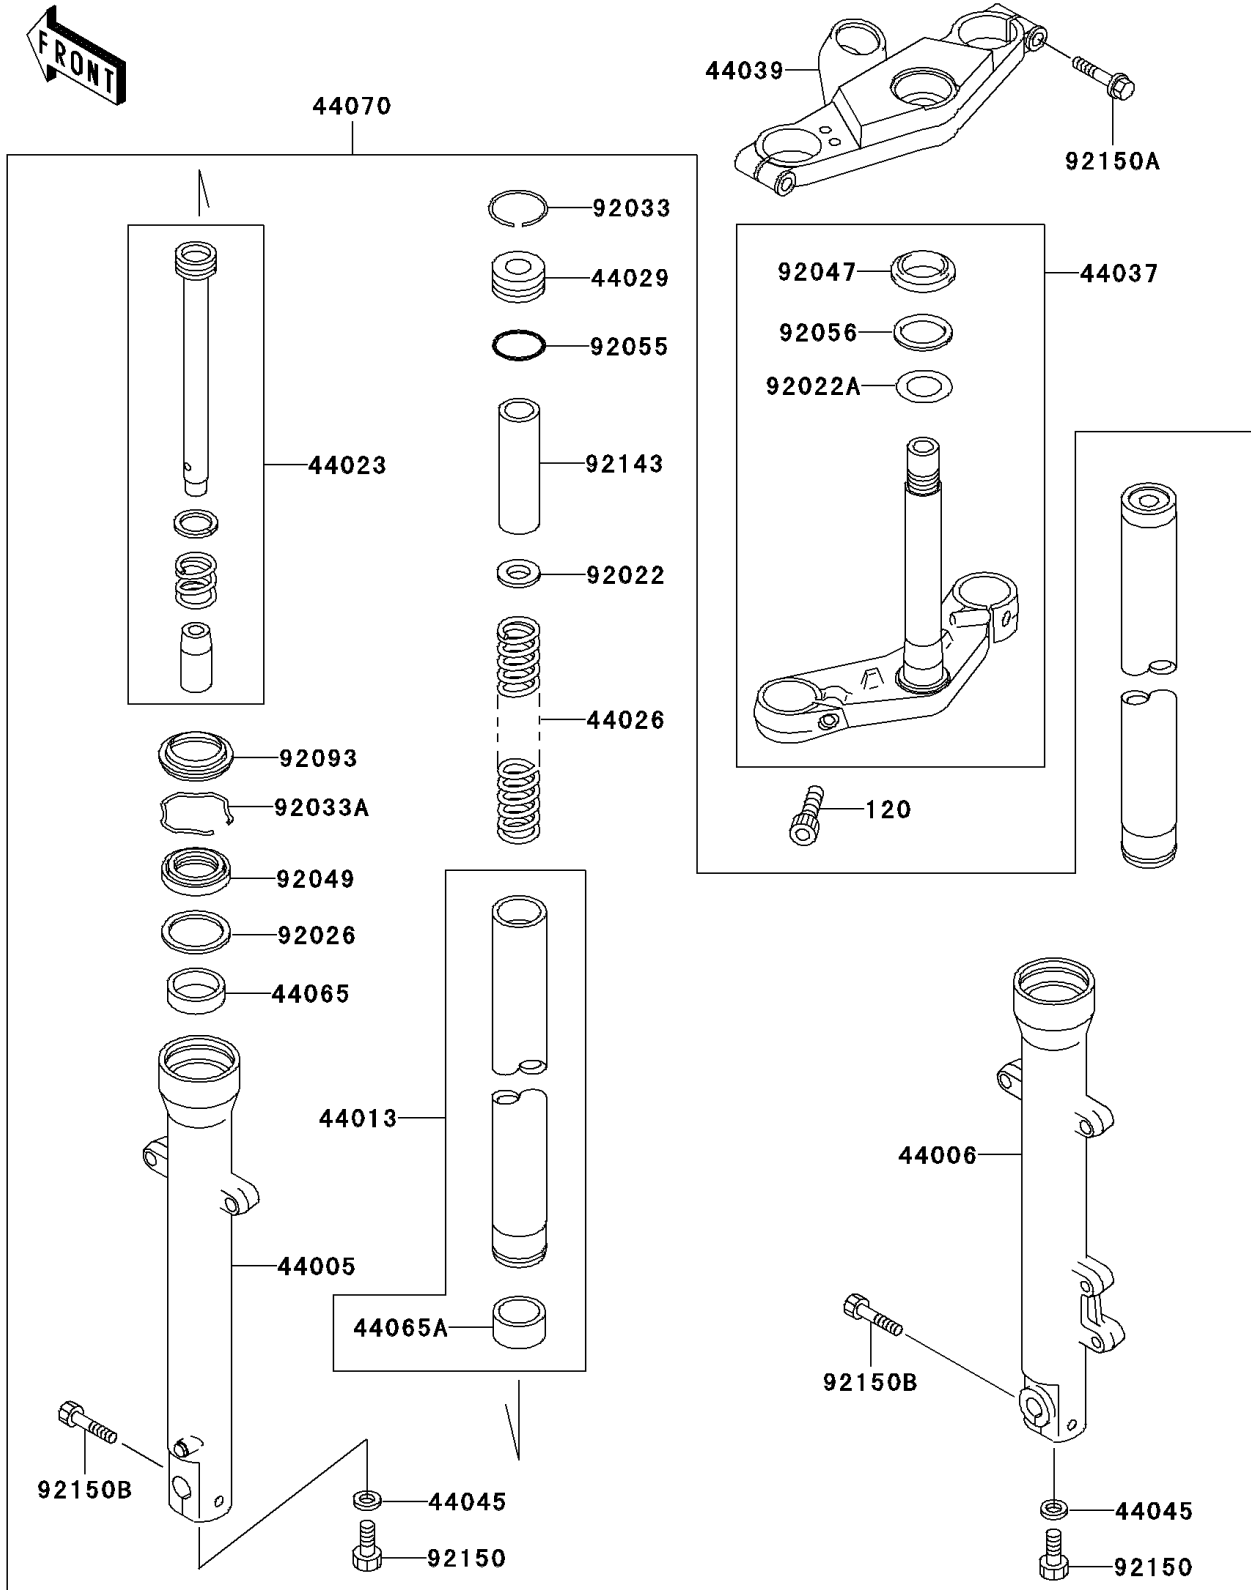

1999 Ninja® 500R PARTS DIAGRAM

Front Fork

F2340

1999 Ninja® 500R PARTS LIST

Front Fork

ITEM NAME	PART NUMBER	QUANTITY
BOLT-SOCKET,10X25 (Ref # 120)	120S1025	2
PIPE-LEFT FORK OUTER (Ref # 44005)	44005-1330	1
PIPE-RIGHT FORK OUTER (Ref # 44006)	44006-1330	1
PIPE-FORK INNER (Ref # 44013)	44013-1394	2
CYLINDER-COMP-FORK (Ref # 44023)	44023-1092	2
SPRING-FRONT FORK (Ref # 44026)	44026-1555	2
SEAT-FORK SPRING (Ref # 44029)	44029-1127	2
HOLDER-FORK UNDER (Ref # 44037)	44037-1319	1
HOLDER-FORK UPPER,BLACK (Ref # 44039)	44039-1246-10	1
GASKET,FORK CYLINDER BOLT (Ref # 44045)	44045-051	2
BUSHING-FRONT FORK (Ref # 44065)	44065-1109	2
BUSHING-FRONT FORK,INNER PIPE (Ref # 44065A)	44065-1110	2
DAMPER-ASSY,FORK (Ref # 44070)	44070-5174	1
WASHER (Ref # 92022)	92022-1879	2
WASHER,30.5X50X0.6 (Ref # 92022A)	92022-231	1
SPACER,FORK (Ref # 92026)	92026-1443	2
RING-SNAP (Ref # 92033)	92033-1236	2
RING-SNAP (Ref # 92033A)	92033-1286	2
RACE,STEERING STEM BEARING (Ref # 92047)	92047-012	1
SEAL-OIL,FORK OUTER (Ref # 92049)	92049-1421	2
RING-O,FORK SPRING SEAT (Ref # 92055)	92055-1384	2
SEAL-OIL,STEERING STEM (Ref # 92056)	92056-003	1
SEAL,FORK OUTER (Ref # 92093)	92093-1367	2
COLLAR,FORK,L=100 (Ref # 92143)	92143-1682	2
BOLT,SOCKET,8X18 (Ref # 92150)	92150-1432	2
BOLT (Ref # 92150A)	92150-1610	2
BOLT,SOCKET,8MM (Ref # 92150B)	92150-1613	2