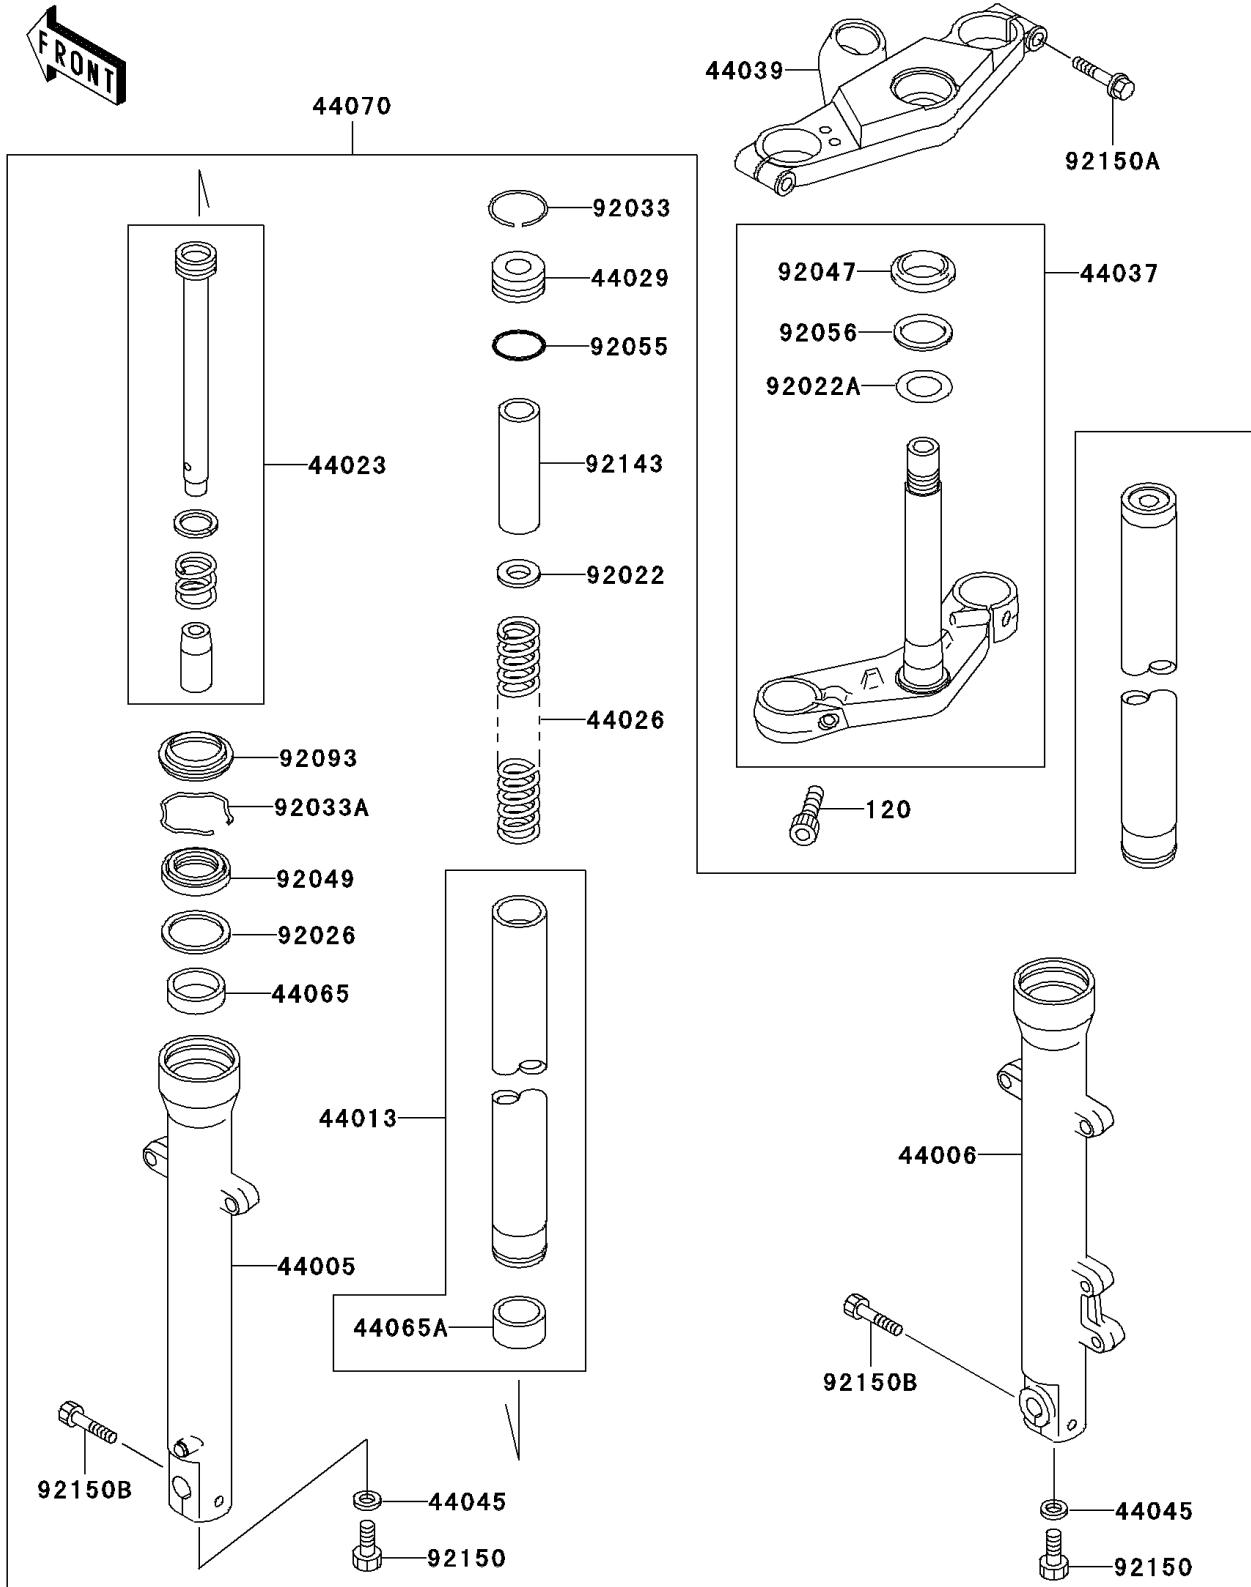

2001 Ninja® 500R PARTS DIAGRAM

Front Fork

F2340

2001 Ninja® 500R PARTS LIST

Front Fork

ITEM NAME	PART NUMBER	QUANTITY
BOLT-SOCKET,10X25 (Ref # 120)	120S1025	2
PIPE-LEFT FORK OUTER (Ref # 44005)	44005-1330	1
PIPE-RIGHT FORK OUTER (Ref # 44006)	44006-1330	1
PIPE-FORK INNER (Ref # 44013)	44013-1394	2
CYLINDER-COMP-FORK (Ref # 44023)	44023-1092	2
SPRING-FRONT FORK (Ref # 44026)	44026-1555	2
SEAT-FORK SPRING (Ref # 44029)	44029-1127	2
HOLDER-FORK UNDER (Ref # 44037)	44037-1319	1
HOLDER-FORK UPPER,BLACK (Ref # 44039)	44039-1246-10	1
GASKET,FORK CYLINDER BOLT (Ref # 44045)	44045-051	2
BUSHING-FRONT FORK (Ref # 44065)	44065-1109	2
BUSHING-FRONT FORK,INNER PIPE (Ref # 44065A)	44065-1110	2
DAMPER-ASSY,FORK (Ref # 44070)	44070-5174	1
WASHER (Ref # 92022)	92022-1879	2
WASHER,30.5X50X0.6 (Ref # 92022A)	92022-231	1
SPACER,FORK (Ref # 92026)	92026-1443	2
RING-SNAP (Ref # 92033)	92033-1236	2
RING-SNAP (Ref # 92033A)	92033-1286	2
RACE,STEERING STEM BEARING (Ref # 92047)	92047-012	1
SEAL-OIL,FORK OUTER (Ref # 92049)	92049-1421	2
RING-O,FORK SPRING SEAT (Ref # 92055)	92055-1384	2
SEAL-OIL,STEERING STEM (Ref # 92056)	92056-003	1
SEAL,FORK OUTER (Ref # 92093)	92093-1367	2
COLLAR,FORK,L=100 (Ref # 92143)	92143-1682	2
BOLT,SOCKET,8X18 (Ref # 92150)	92150-1432	2
BOLT (Ref # 92150A)	92150-1610	2
BOLT,SOCKET,8MM (Ref # 92150B)	92150-1613	2