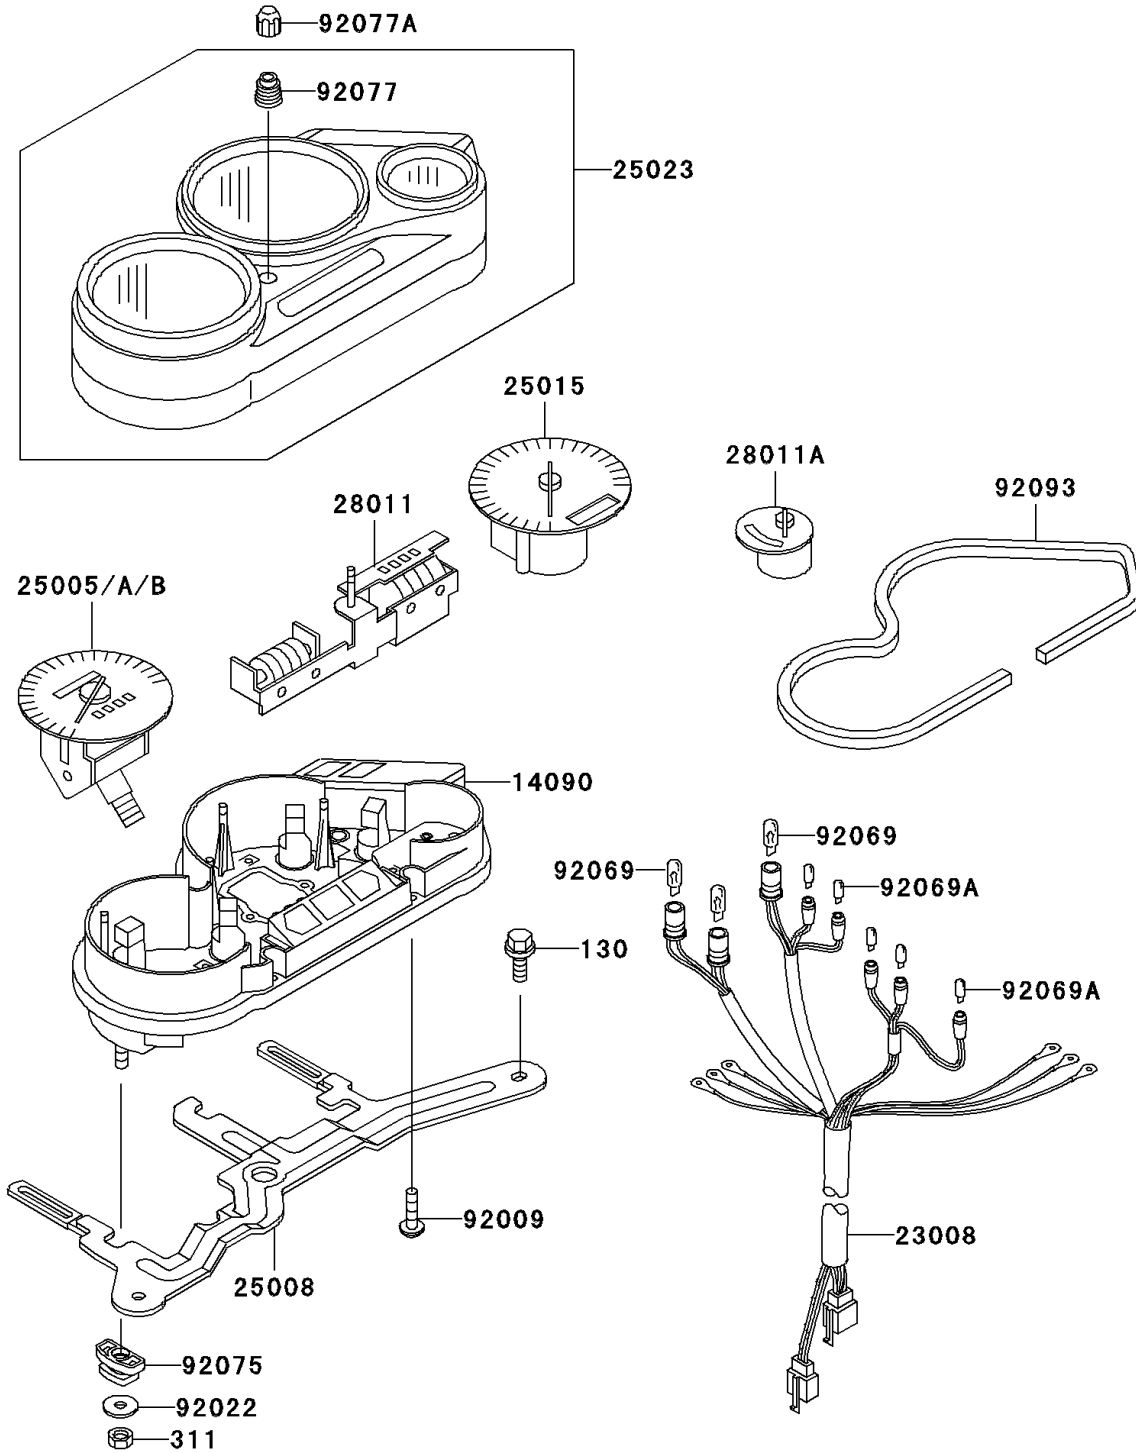

2000 Ninja® 500R PARTS DIAGRAM

Meter(s)

F2530

2000 Ninja® 500R PARTS LIST

Meter(s)

| ITEM NAME | PART NUMBER | QUANTITY |
|-------------------------------------|-------------|----------|
| BOLT-FLANGED,6X12 (Ref # 130) | 130C0612 | 2 |
| NUT-HEX (Ref # 311) | 311B0500 | 3 |
| COVER,METER HOUSING (Ref # 14090) | 14090-1869 | 1 |
| SOCKET-ASSY,METER (Ref # 23008) | 23008-1431 | 1 |
| BRACKET-METER (Ref # 25008) | 25008-1160 | 1 |
| TACHOMETER,X1000R/MIN (Ref # 25015) | 25015-1327 | 1 |
| COVER-METER CASE,UPP (Ref # 25023) | 25023-1167 | 1 |
| METER,TRIP (Ref # 28011) | 28011-1118 | 1 |
| METER,TEMP (Ref # 28011A) | 28011-1144 | 1 |
| SCREW,TAPPING,4X16 (Ref # 92009) | 92009-1163 | 5 |
| WASHER,5.2X16X1.2 (Ref # 92022) | 92022-263 | 3 |
| BULB,12V 1.7W,T10 (Ref # 92069) | 92069-1059 | 3 |
| BULB,12V 3W,T6.5 (Ref # 92069A) | 92069-1068 | 5 |
| DAMPER,METER BRACKET (Ref # 92075) | 92075-1495 | 3 |
| KNOB,TRIP RESET (Ref # 92077) | 92077-1087 | 1 |
| KNOB,TRIP RESET (Ref # 92077A) | 92077-1094 | 1 |
| SEAL (Ref # 92093) | 92093-1373 | 1 |
| SPEEDOMETER,MPH (Ref # 25005) | 25005-1554 | 1 |
| SPEEDOMETER,KPH (Ref # 25005A) | 25005-1555 | 1 |