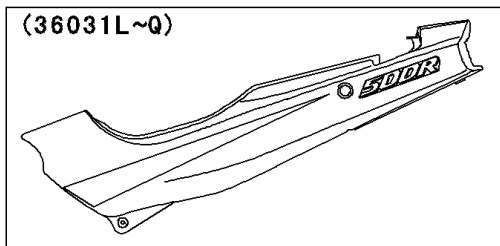

2000 Ninja® 500R PARTS DIAGRAM

Side Covers/Chain Cover

F2610

(36031L~Q)

WD

(36031R/S/36032/A~C)

WD

(36031L/M)	Red
(36031N/O)	Blue
(36031P/Q)	Ebony

(36031R/S)	Graystone
(36032/A)	Gray/Red
(36032B/C)	Gray/Silver

2000 Ninja® 500R PARTS LIST

Side Covers/Chain Cover

ITEM NAME	PART NUMBER	QUANTITY
CASE-CHAIN (Ref # 36014)	36014-1164	1
COVER-SIDE-LH,C.L.BLUE (Ref # 36031N)	36031-5322-E1	1
COVER-SIDE-RH,C.L.BLUE (Ref # 36031O)	36031-5323-E1	1
SCREW,6X14 (Ref # 92009)	92009-1288	2
SCREW,6X10 (Ref # 92009A)	92009-1402	2
SCREW,5X16,BLACK (Ref # 92009B)	92009-1654	2
NUT,5MM (Ref # 92015)	92015-1710	2
WASHER,NYLON,5.3X11.5X1.5 (Ref # 92022)	92022-1521	2
WASHER,6.5X16X1.0 (Ref # 92022A)	92022-1654	2
GROMMET (Ref # 92071)	92071-056	2
DAMPER (Ref # 92160)	92160-1162	2
DAMPER (Ref # 92160A)	92160-1555	2
COVER-SIDE,LH,EBONY (Ref # 36031P)	36031-5345-H8	1
COVER-SIDE,RH,EBONY (Ref # 36031Q)	36031-5346-H8	1