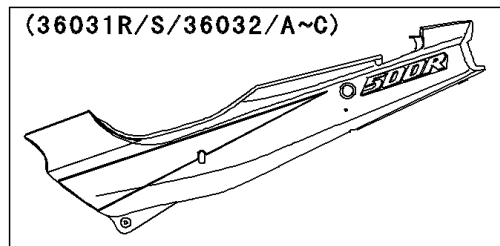

2000 Ninja® 500R PARTS DIAGRAM

Side Covers/Chain Cover

F2610

(36031L~Q)

WD

(36031R/S/36032/A~C)

WD

(36031L/M)	Red
(36031N/O)	Blue
(36031P/Q)	Ebony

(36031R/S)	Graystone
(36032/A)	Gray/Red
(36032B/C)	Gray/Silver

2000 Ninja® 500R PARTS LIST

Side Covers/Chain Cover

ITEM NAME	PART NUMBER	QUANTITY
CASE-CHAIN (Ref # 36014)	36014-1164	1
COVER-SIDE-LH,C.L.BLUE (Ref # 36031N)	36031-5322-E1	1
COVER-SIDE-RH,C.L.BLUE (Ref # 36031O)	36031-5323-E1	1
SCREW,6X14 (Ref # 92009)	92009-1288	2
SCREW,6X10 (Ref # 92009A)	92009-1402	2
SCREW,5X16,BLACK (Ref # 92009B)	92009-1654	2
NUT,5MM (Ref # 92015)	92015-1710	2
WASHER,NYLON,5.3X11.5X1.5 (Ref # 92022)	92022-1521	2
WASHER,6.5X16X1.0 (Ref # 92022A)	92022-1654	2
GROMMET (Ref # 92071)	92071-056	2
DAMPER (Ref # 92160)	92160-1162	2
DAMPER (Ref # 92160A)	92160-1555	2
COVER-SIDE,LH,EBONY (Ref # 36031P)	36031-5345-H8	1
COVER-SIDE,RH,EBONY (Ref # 36031Q)	36031-5346-H8	1