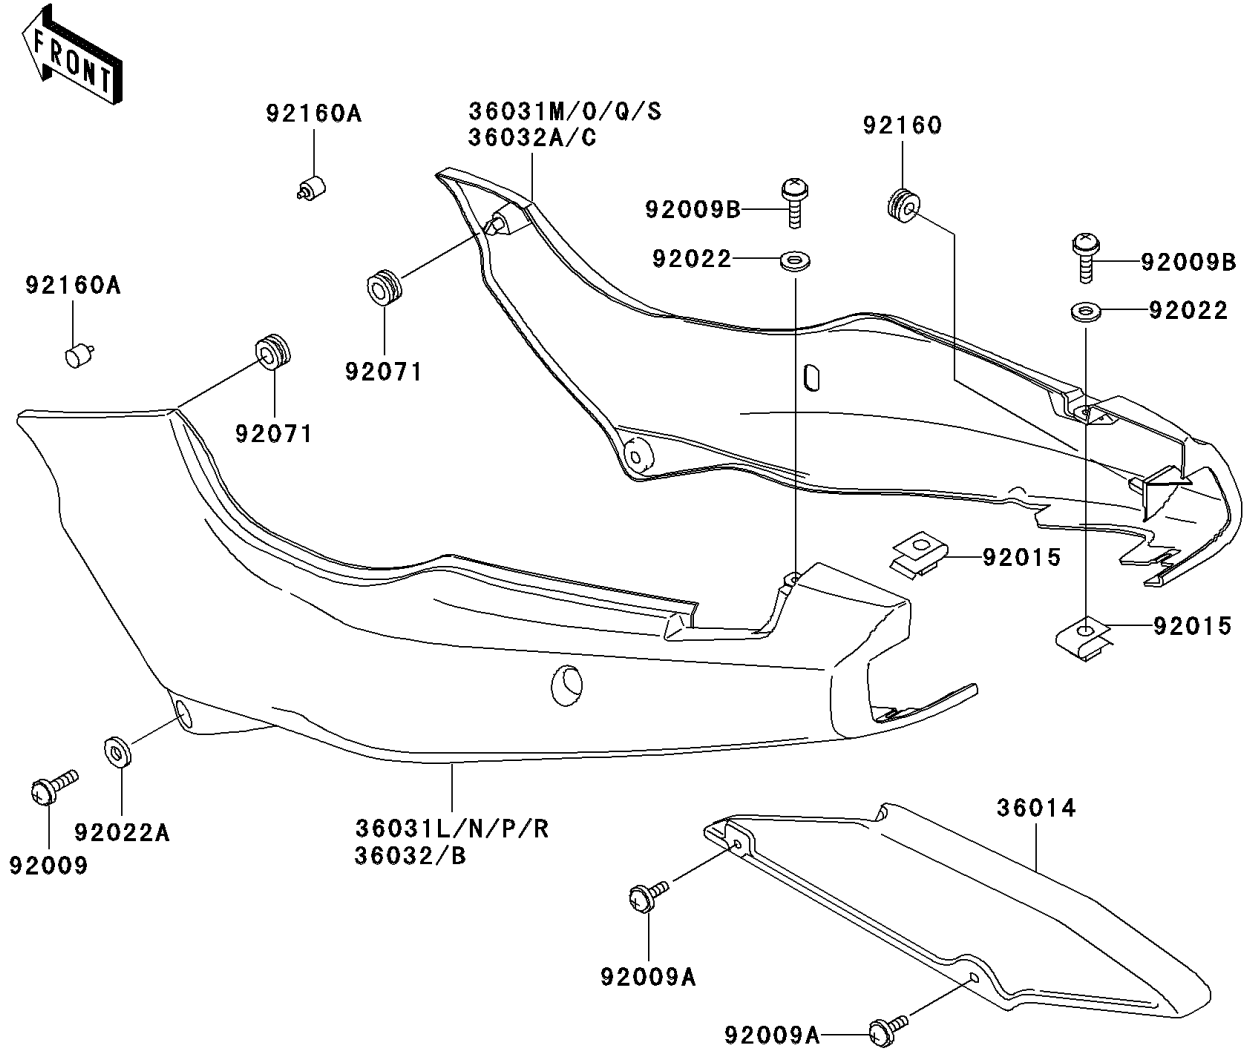

2000 Ninja® 500R PARTS DIAGRAM

Side Covers/Chain Cover

F2610

(36031L~Q)

WD

(36031R/S/36032/A~C)

WD

(36031L/M)	Red
(36031N/O)	Blue
(36031P/Q)	Ebony

(36031R/S)	Graystone
(36032/A)	Gray/Red
(36032B/C)	Gray/Silver

2000 Ninja® 500R PARTS LIST

Side Covers/Chain Cover

ITEM NAME	PART NUMBER	QUANTITY
CASE-CHAIN (Ref # 36014)	36014-1164	1
COVER-SIDE-LH,C.L.BLUE (Ref # 36031N)	36031-5322-E1	1
COVER-SIDE-RH,C.L.BLUE (Ref # 36031O)	36031-5323-E1	1
SCREW,6X14 (Ref # 92009)	92009-1288	2
SCREW,6X10 (Ref # 92009A)	92009-1402	2
SCREW,5X16,BLACK (Ref # 92009B)	92009-1654	2
NUT,5MM (Ref # 92015)	92015-1710	2
WASHER,NYLON,5.3X11.5X1.5 (Ref # 92022)	92022-1521	2
WASHER,6.5X16X1.0 (Ref # 92022A)	92022-1654	2
GROMMET (Ref # 92071)	92071-056	2
DAMPER (Ref # 92160)	92160-1162	2
DAMPER (Ref # 92160A)	92160-1555	2
COVER-SIDE,LH,EBONY (Ref # 36031P)	36031-5345-H8	1
COVER-SIDE,RH,EBONY (Ref # 36031Q)	36031-5346-H8	1