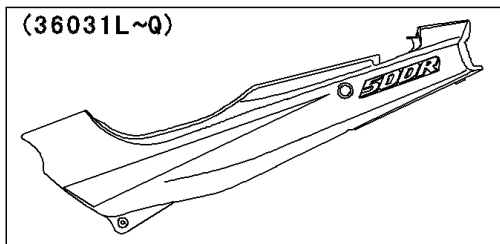

2001 Ninja® 500R PARTS DIAGRAM

Side Covers/Chain Cover

F2610

WD

(36031L/M)	Red
(36031N/O)	Blue
(36031P/Q)	Ebony

WD

(36031R/S)	Graystone
(36032/A)	Gray/Red
(36032B/C)	Gray/Silver

2001 Ninja® 500R PARTS LIST

Side Covers/Chain Cover

ITEM NAME	PART NUMBER	QUANTITY
CASE-CHAIN (Ref # 36014)	36014-1164	1
COVER-SIDE,LH,M.GRAYSTONE (Ref # 36031R)	36031-5393-C4	1
COVER-SIDE,RH,M.GRAYSTONE (Ref # 36031S)	36031-5394-C4	1
SCREW,6X14 (Ref # 92009)	92009-1288	2
SCREW,6X10 (Ref # 92009A)	92009-1402	2
SCREW,5X16,BLACK (Ref # 92009B)	92009-1654	2
NUT,5MM (Ref # 92015)	92015-1710	2
WASHER,NYLON,5.3X11.5X1.5 (Ref # 92022)	92022-1521	2
WASHER,6.5X16X1.0 (Ref # 92022A)	92022-1654	2
GROMMET (Ref # 92071)	92071-056	2
DAMPER (Ref # 92160)	92160-1162	2
DAMPER (Ref # 92160A)	92160-1555	2
COVER-SIDE-LH,C.L.BLUE (Ref # 36031N)	36031-5322-E1	1
COVER-SIDE-RH,C.L.BLUE (Ref # 36031O)	36031-5323-E1	1