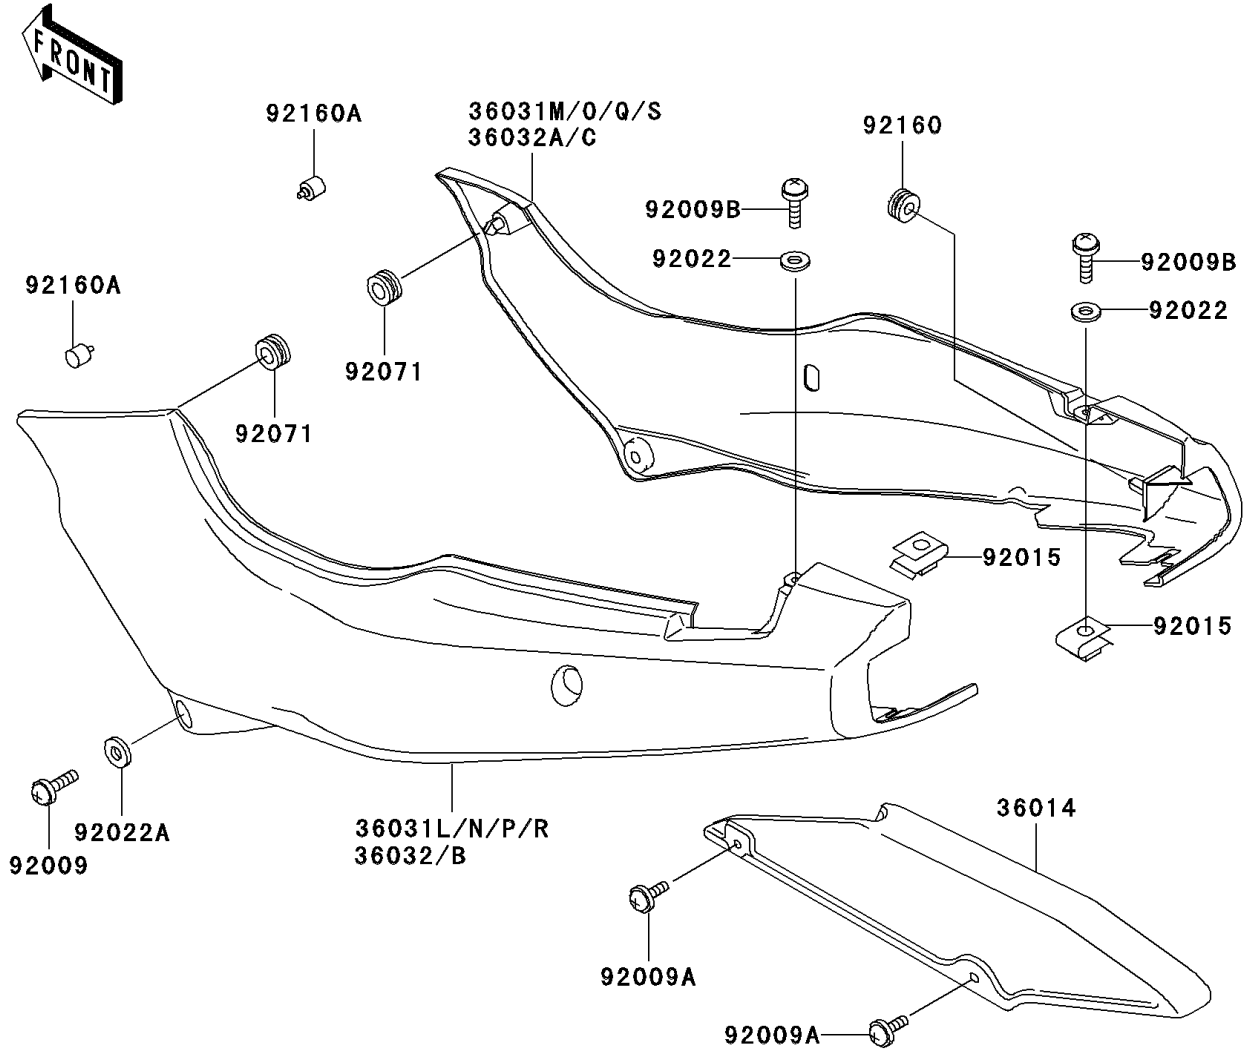

2001 Ninja® 500R PARTS DIAGRAM

Side Covers/Chain Cover

F2610

WD

(36031L/M)	Red
(36031N/O)	Blue
(36031P/Q)	Ebony

WD

(36031R/S)	Graystone
(36032/A)	Gray/Red
(36032B/C)	Gray/Silver

2001 Ninja® 500R PARTS LIST

Side Covers/Chain Cover

ITEM NAME	PART NUMBER	QUANTITY
CASE-CHAIN (Ref # 36014)	36014-1164	1
COVER-SIDE,LH,M.GRAYSTONE (Ref # 36031R)	36031-5393-C4	1
COVER-SIDE,RH,M.GRAYSTONE (Ref # 36031S)	36031-5394-C4	1
SCREW,6X14 (Ref # 92009)	92009-1288	2
SCREW,6X10 (Ref # 92009A)	92009-1402	2
SCREW,5X16,BLACK (Ref # 92009B)	92009-1654	2
NUT,5MM (Ref # 92015)	92015-1710	2
WASHER,NYLON,5.3X11.5X1.5 (Ref # 92022)	92022-1521	2
WASHER,6.5X16X1.0 (Ref # 92022A)	92022-1654	2
GROMMET (Ref # 92071)	92071-056	2
DAMPER (Ref # 92160)	92160-1162	2
DAMPER (Ref # 92160A)	92160-1555	2
COVER-SIDE-LH,C.L.BLUE (Ref # 36031N)	36031-5322-E1	1
COVER-SIDE-RH,C.L.BLUE (Ref # 36031O)	36031-5323-E1	1