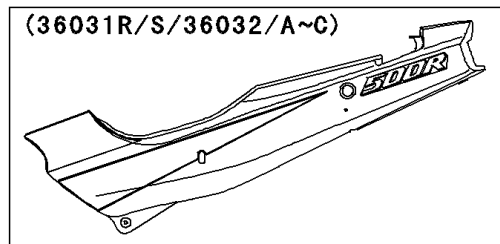

2001 Ninja® 500R PARTS DIAGRAM

Side Covers/Chain Cover

F2610

WD

(36031L/M)	Red
(36031N/O)	Blue
(36031P/Q)	Ebony

WD

(36031R/S)	Graystone
(36032/A)	Gray/Red
(36032B/C)	Gray/Silver

2001 Ninja® 500R PARTS LIST

Side Covers/Chain Cover

ITEM NAME	PART NUMBER	QUANTITY
CASE-CHAIN (Ref # 36014)	36014-1164	1
COVER-SIDE,LH,M.GRAYSTONE (Ref # 36031R)	36031-5393-C4	1
COVER-SIDE,RH,M.GRAYSTONE (Ref # 36031S)	36031-5394-C4	1
SCREW,6X14 (Ref # 92009)	92009-1288	2
SCREW,6X10 (Ref # 92009A)	92009-1402	2
SCREW,5X16,BLACK (Ref # 92009B)	92009-1654	2
NUT,5MM (Ref # 92015)	92015-1710	2
WASHER,NYLON,5.3X11.5X1.5 (Ref # 92022)	92022-1521	2
WASHER,6.5X16X1.0 (Ref # 92022A)	92022-1654	2
GROMMET (Ref # 92071)	92071-056	2
DAMPER (Ref # 92160)	92160-1162	2
DAMPER (Ref # 92160A)	92160-1555	2
COVER-SIDE-LH,C.L.BLUE (Ref # 36031N)	36031-5322-E1	1
COVER-SIDE-RH,C.L.BLUE (Ref # 36031O)	36031-5323-E1	1