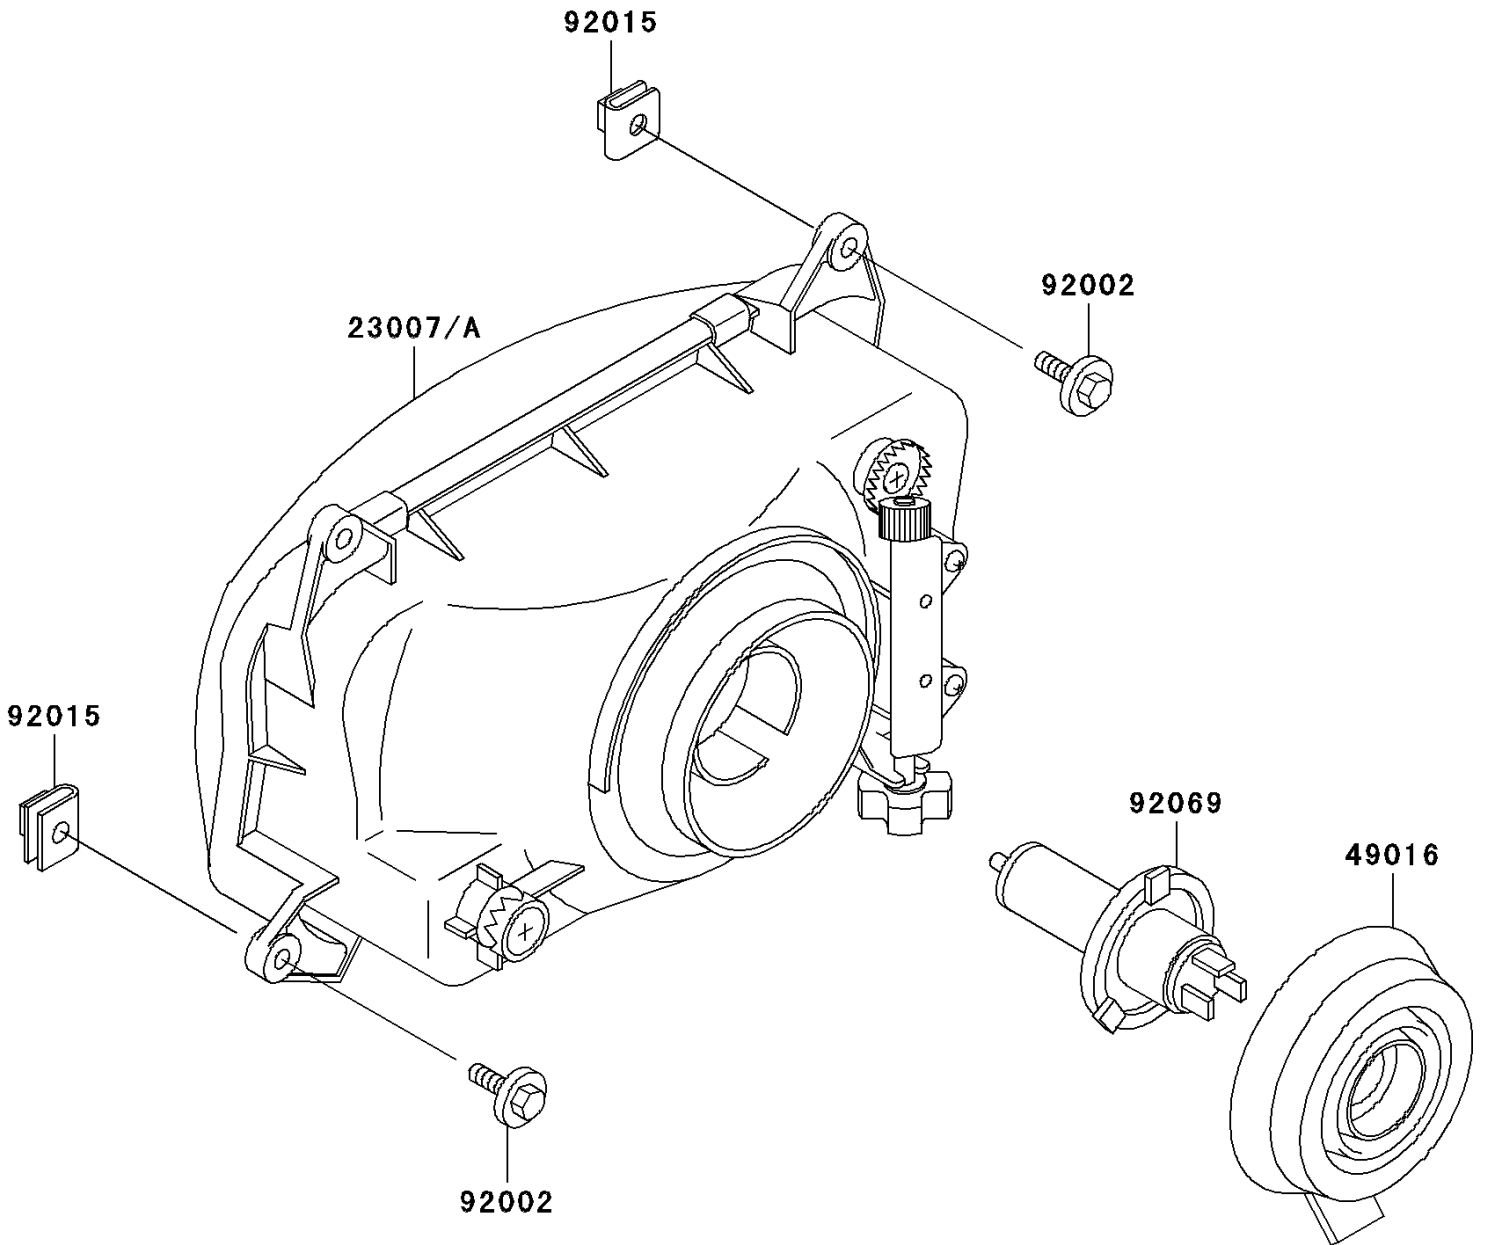

1999 Ninja[®] 500R PARTS DIAGRAM

Headlight(s)

F2710

1999 Ninja® 500R PARTS LIST

Headlight(s)

ITEM NAME	PART NUMBER	QUANTITY
LENS-COMP,HEAD LAMP (Ref # 23007)	23007-1311	1
COVER-SEAL,HEAD LAMP SOCKET (Ref # 49016)	49016-1137	1
BOLT,6X22 (Ref # 92002)	92002-1262	4
NUT,6MM (Ref # 92015)	92015-1602	4
BULB,12V 60/55W,H4 (Ref # 92069)	92069-1002	1