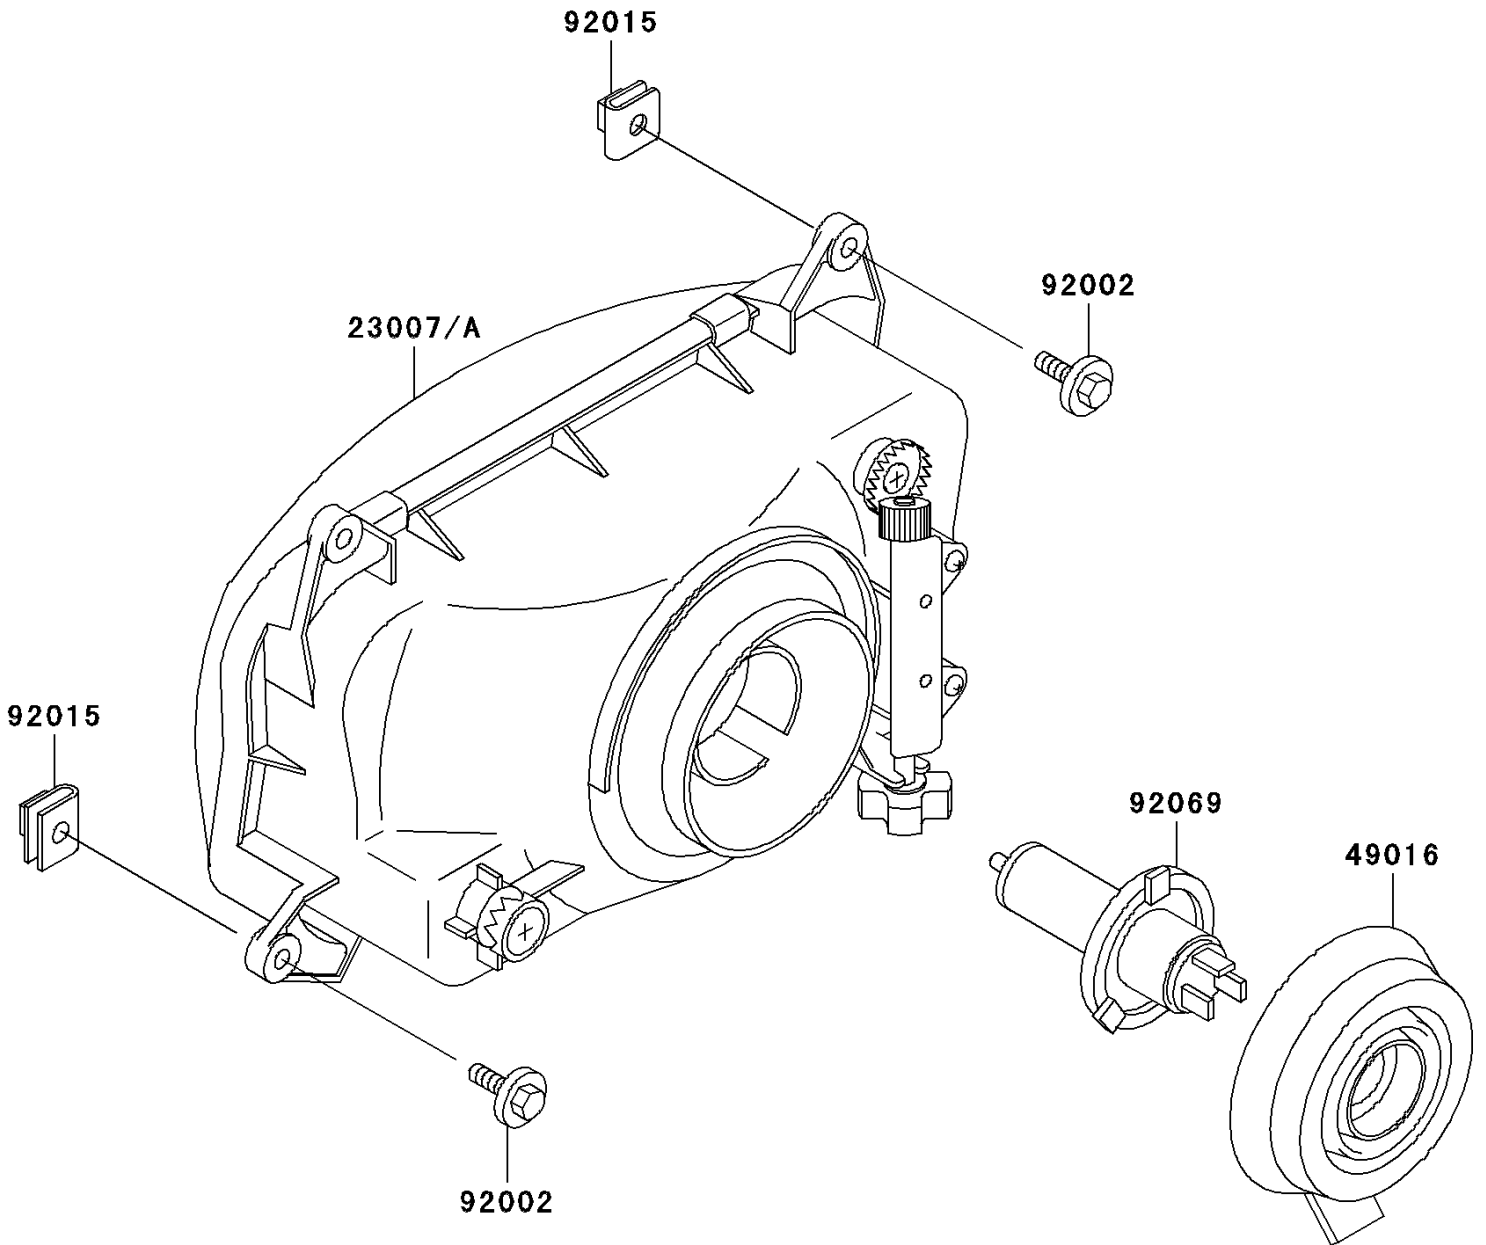

# 2002 Ninja® 500R PARTS DIAGRAM

Headlight(s)

F2710

## 2002 Ninja® 500R PARTS LIST

### Headlight(s)

ITEM NAME	PART NUMBER	QUANTITY
LENS-COMP,HEAD LAMP (Ref # 23007A)	23007-1375	1
COVER-SEAL,HEAD LAMP SOCKET (Ref # 49016)	49016-1137	1
BOLT,6X22 (Ref # 92002)	92002-1262	4
NUT,6MM (Ref # 92015)	92015-1602	4
BULB,12V 60/55W,H4 (Ref # 92069)	92069-1002	1