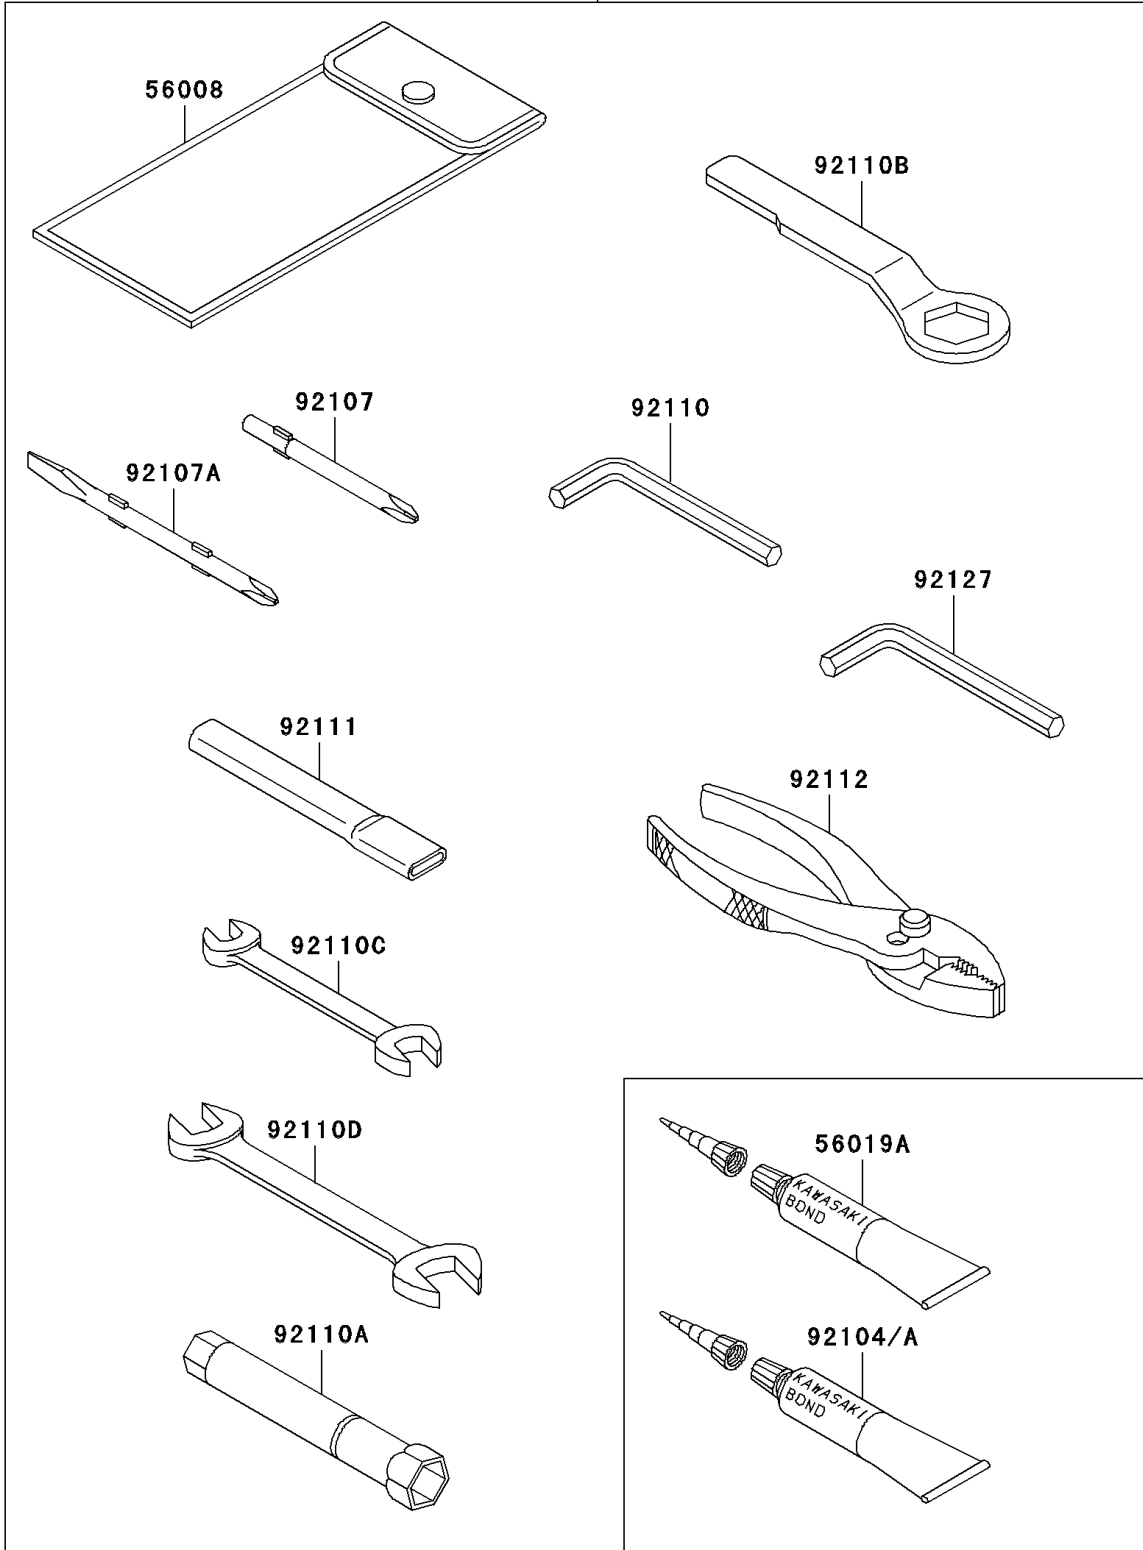

# 1999 Ninja<sup>®</sup> 500R PARTS DIAGRAM

Owner's Tools

56007

F2810

## 1999 Ninja® 500R PARTS LIST

### Owner's Tools

ITEM NAME	PART NUMBER	QUANTITY
TOOL-KIT (Ref # 56007)	56007-1386	1
BAG,TOOL (Ref # 56008)	56008-1075	1
THREE BOND TB1211,HT/RS,WHITE (Ref # 56019A)	56019-120	1
GASKET-LIQUID,TUBE,100G,SILVER (Ref # 92104)	92104-002	1
GASKET-LIQUID,SILVER TB1216 (Ref # 92104A)	92104-1063	AR
TOOL-DRIVER,#3PHILLIPS (Ref # 92107)	92107-005	1
TOOL-DRIVER,#2PHILLIPS (Ref # 92107A)	92107-1053	1
TOOL-WRENCH,ALLEN,5MM (Ref # 92110)	92110-1015	1
TOOL-WRENCH,BOX,18MM (Ref # 92110A)	92110-1110	1
TOOL-WRENCH,BOX END,24MM (Ref # 92110B)	92110-1150	1
TOOL-WRENCH,OPEN END,10X12 (Ref # 92110C)	92110-1152	1
TOOL-WRENCH,OPEN END,14X17 (Ref # 92110D)	92110-1153	1
TOOL-BAR,BOX END WRENCH (Ref # 92111)	92111-1051	1
TOOL-PLIERS (Ref # 92112)	92112-1001	1
TOOL-WRENCH,ALLEN,6MM (Ref # 92127)	92127-003	1