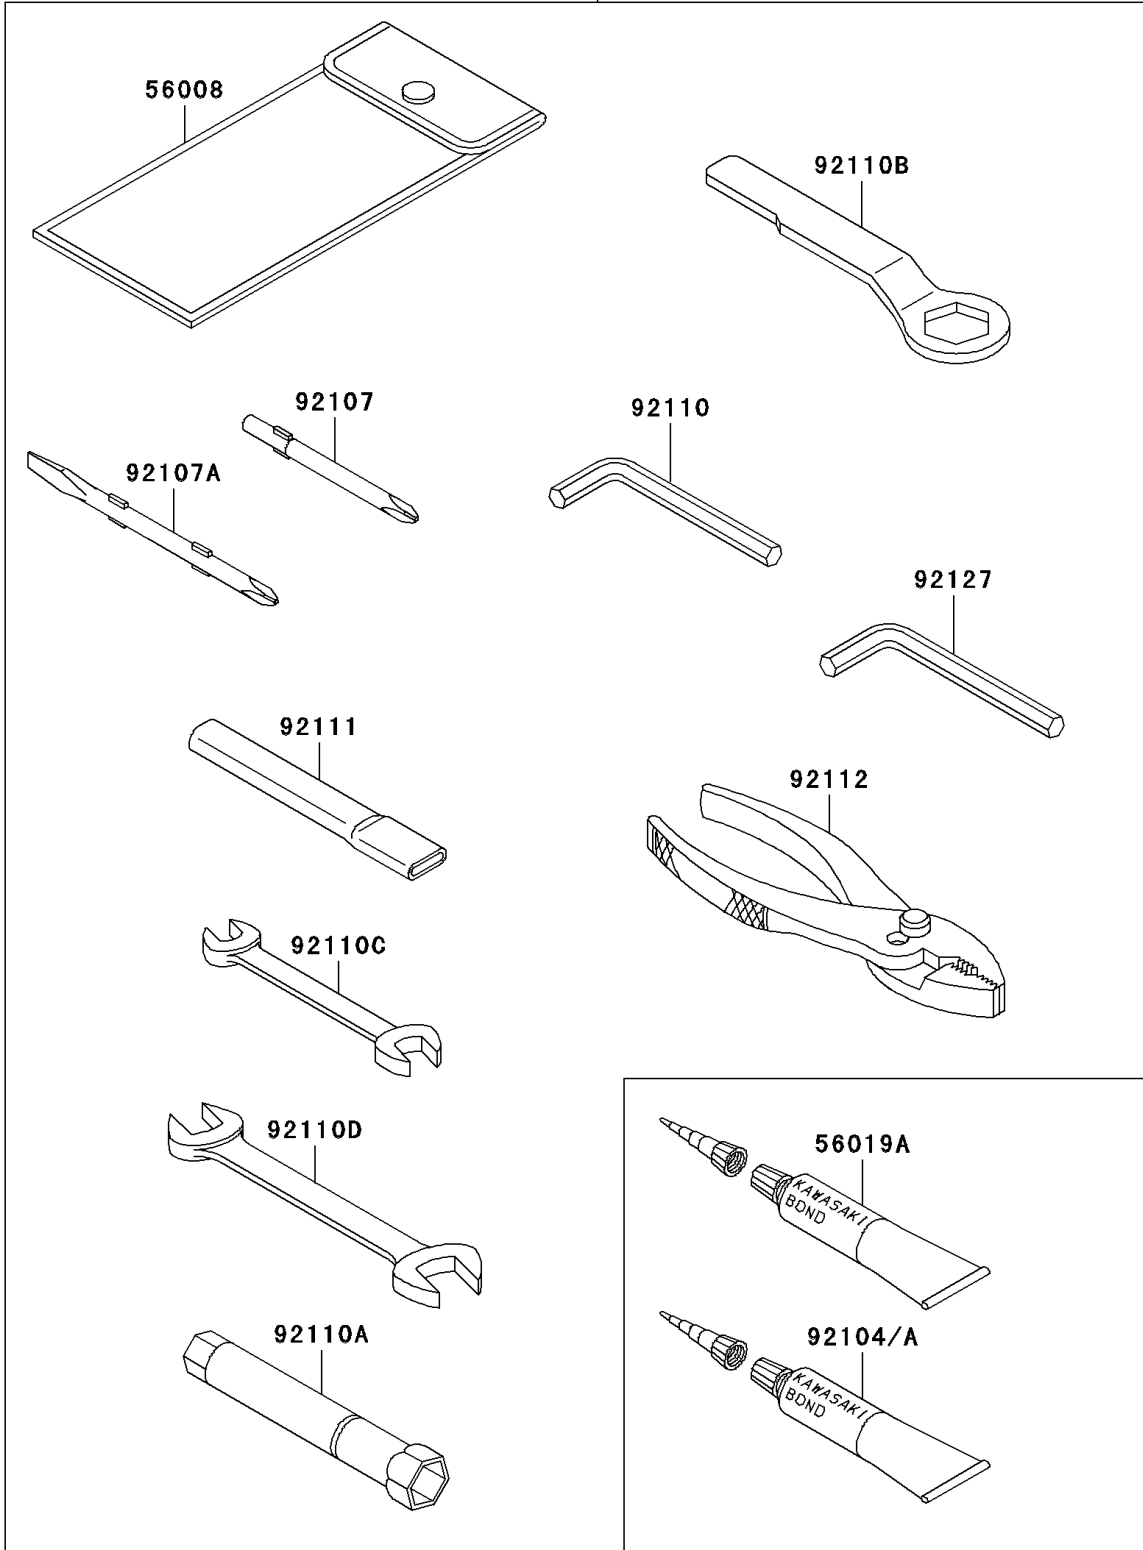

# 2001 Ninja® 500R PARTS DIAGRAM

Owner's Tools

56007

F2810

## 2001 Ninja® 500R PARTS LIST

### Owner's Tools

ITEM NAME	PART NUMBER	QUANTITY
TOOL-KIT (Ref # 56007)	56007-1386	1
BAG,TOOL (Ref # 56008)	56008-1075	1
THREE BOND TB1211,HT/RS,WHITE (Ref # 56019A)	56019-120	1
GASKET-LIQUID,TUBE,100G,SILVER (Ref # 92104)	92104-002	1
GASKET-LIQUID,SILVER TB1216 (Ref # 92104A)	92104-1063	AR
TOOL-DRIVER,#3PHILLIPS (Ref # 92107)	92107-005	1
TOOL-DRIVER,#2PHILLIPS (Ref # 92107A)	92107-1053	1
TOOL-WRENCH,ALLEN,5MM (Ref # 92110)	92110-1015	1
TOOL-WRENCH,BOX,18MM (Ref # 92110A)	92110-1110	1
TOOL-WRENCH,BOX END,24MM (Ref # 92110B)	92110-1150	1
TOOL-WRENCH,OPEN END,10X12 (Ref # 92110C)	92110-1152	1
TOOL-WRENCH,OPEN END,14X17 (Ref # 92110D)	92110-1153	1
TOOL-BAR,BOX END WRENCH (Ref # 92111)	92111-1051	1
TOOL-PLIERS (Ref # 92112)	92112-1001	1
TOOL-WRENCH,ALLEN,6MM (Ref # 92127)	92127-003	1