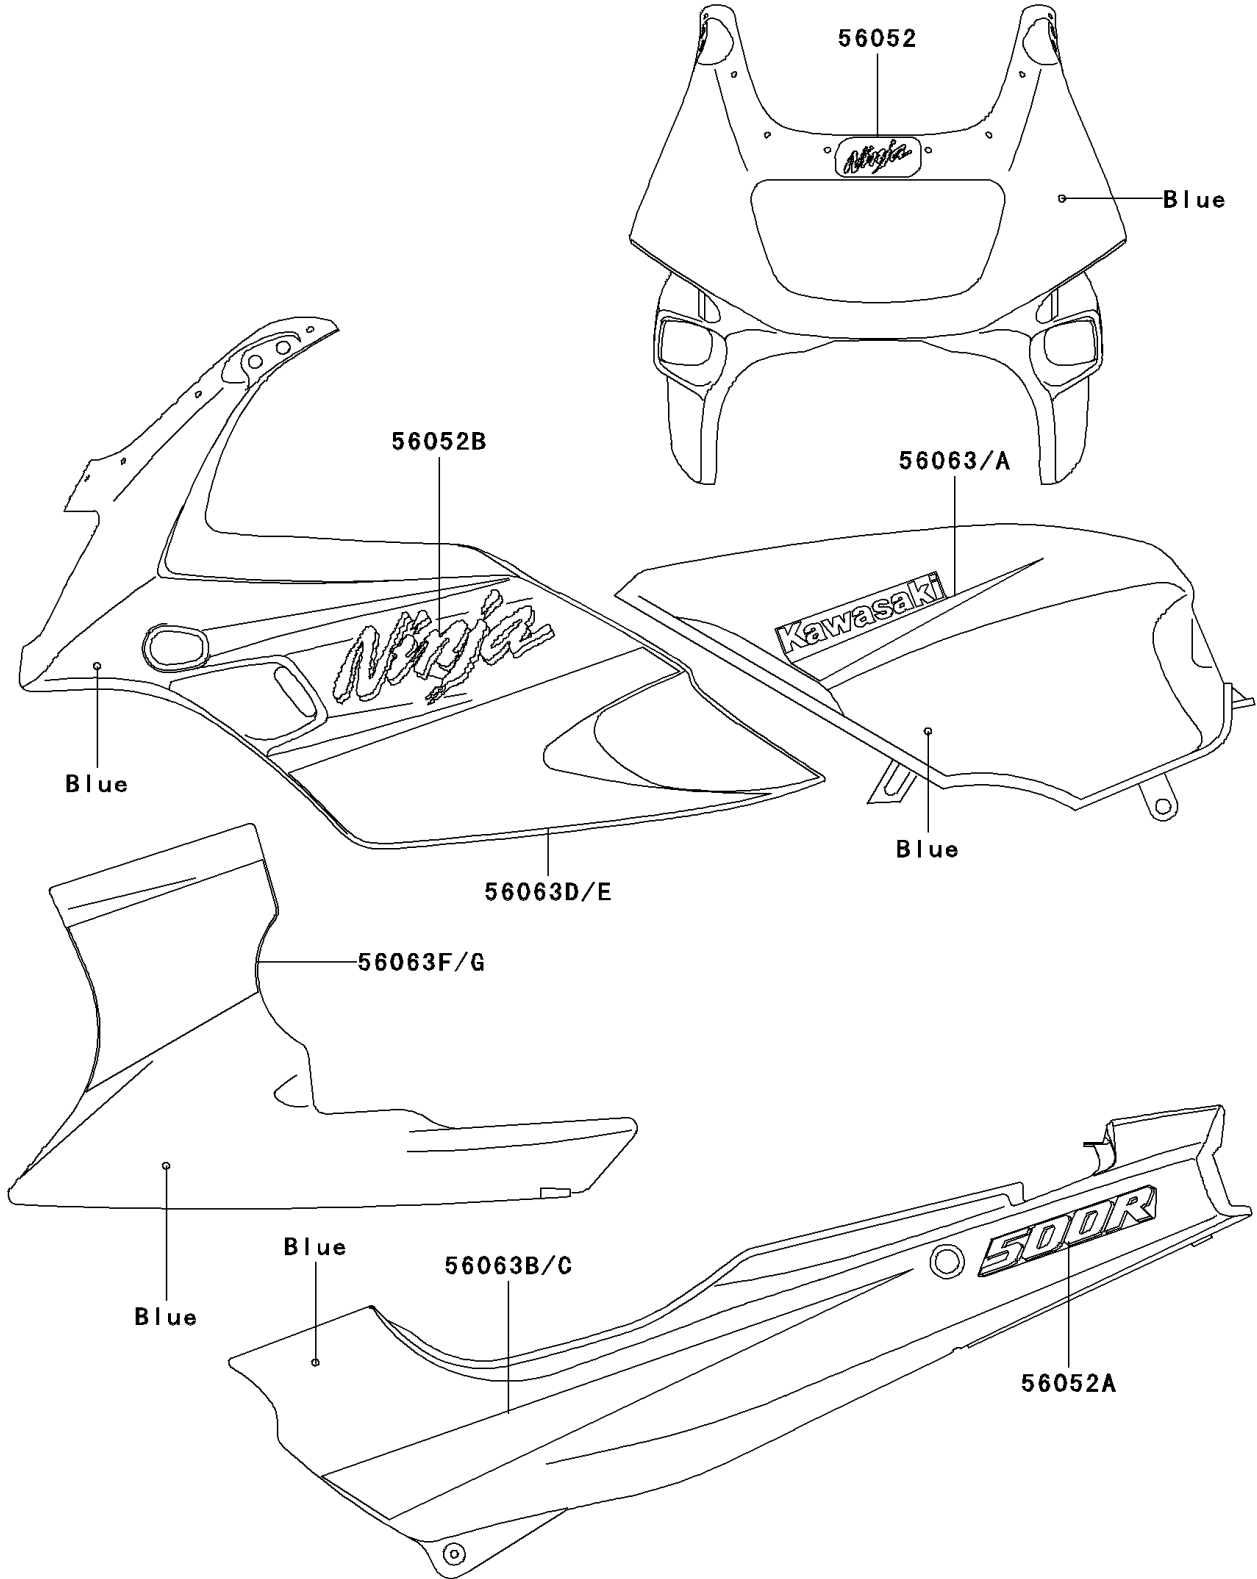

2000 Ninja® 500R PARTS DIAGRAM

Decals(Blue)(EX500-D7)

F2861A

2000 Ninja® 500R PARTS LIST

Decals(Blue)(EX500-D7)

ITEM NAME	PART NUMBER	QUANTITY
MARK,UPP COWLING,NINJA (Ref # 56052)	56052-1121	1
MARK,SIDE COVER,500R (Ref # 56052A)	56052-1122	2
MARK,UPP COWLING,NINJA (Ref # 56052B)	56052-1123	2
PATTERN,FUEL TANK,LH (Ref # 56063)	56063-1233	1
PATTERN,FUEL TANK,RH (Ref # 56063A)	56063-1234	1
PATTERN,SIDE COVER,LH (Ref # 56063B)	56063-1235	1
PATTERN,SIDE COVER,RH (Ref # 56063C)	56063-1236	1
PATTERN,UPP COWLING,LH (Ref # 56063D)	56063-1237	1
PATTERN,UPP COWLING,RH (Ref # 56063E)	56063-1238	1
PATTERN,LWR COWLING,LH (Ref # 56063F)	56063-1239	1
PATTERN,LWR COWLING,RH (Ref # 56063G)	56063-1240	1