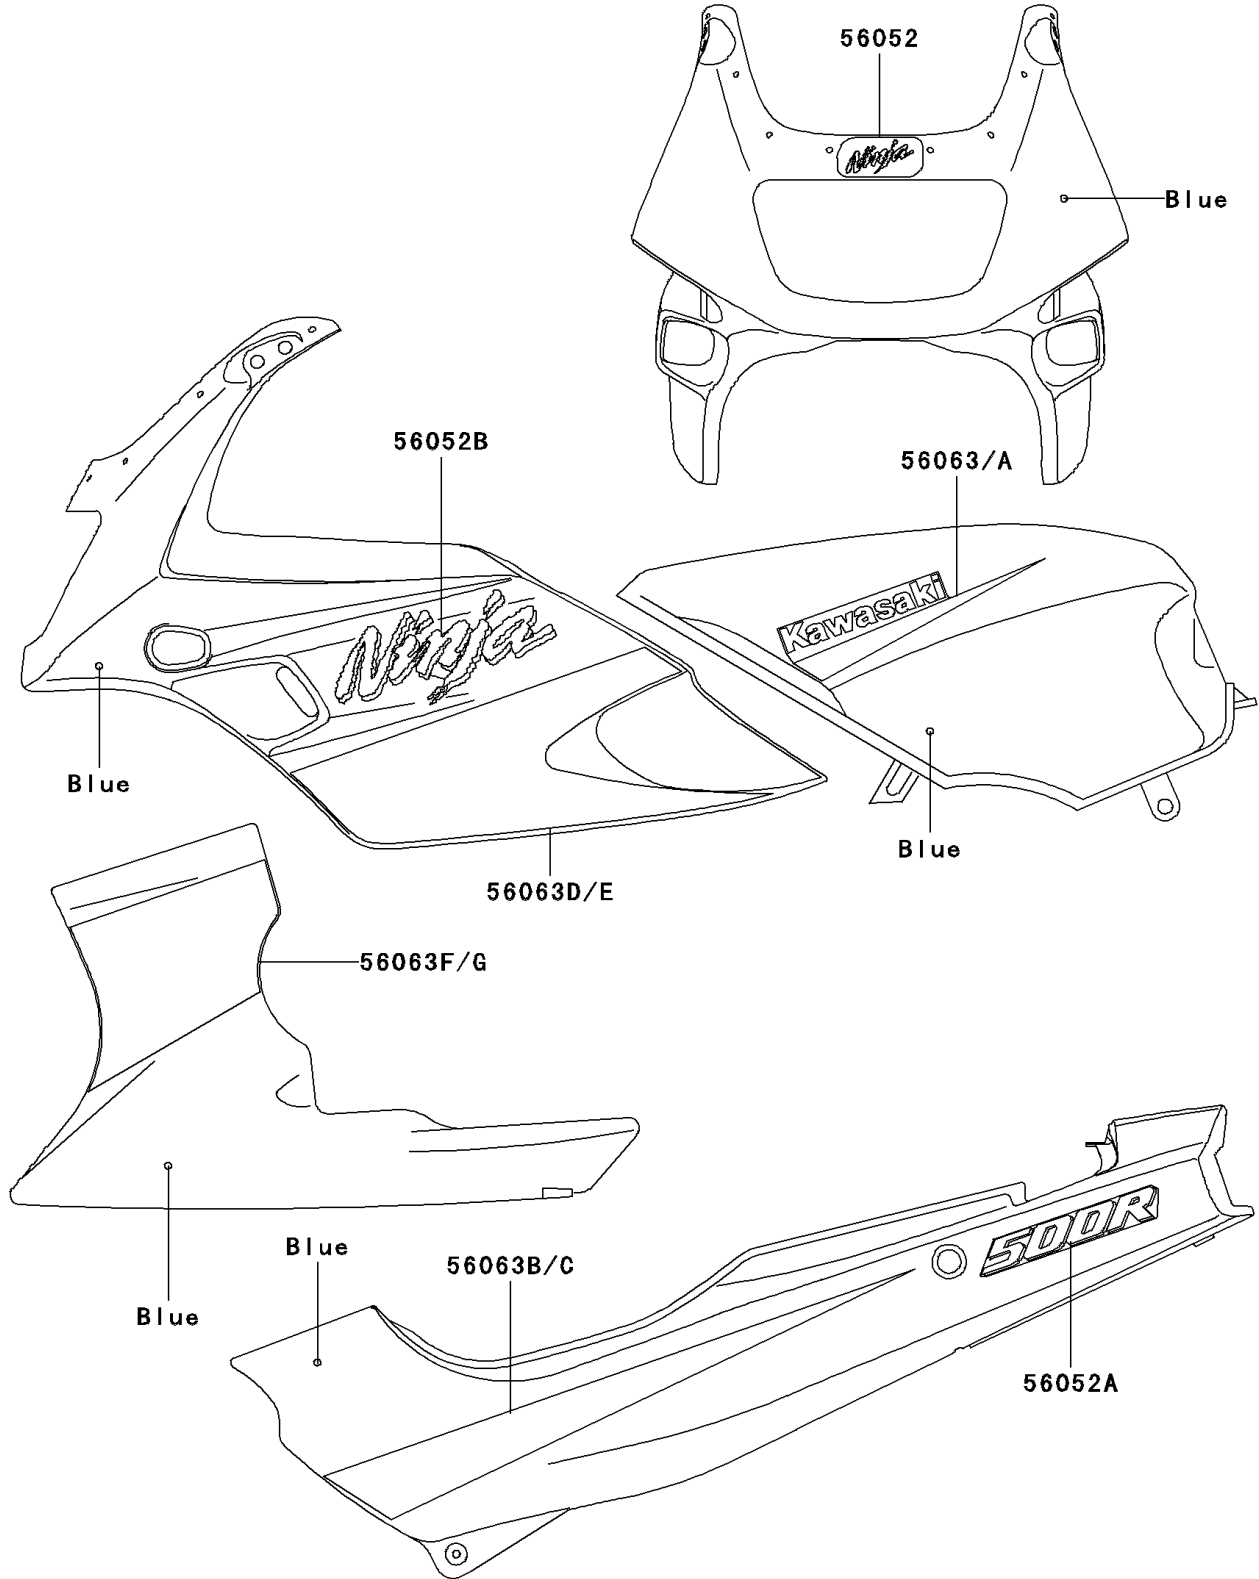

2001 Ninja® 500R PARTS DIAGRAM

Decals(Blue)(EX500-D8)(CN)

F2861C

2001 Ninja® 500R PARTS LIST

Decals(Blue)(EX500-D8)(CN)

ITEM NAME	PART NUMBER	QUANTITY
MARK,UPP COWLING,NINJA (Ref # 56052)	56052-1121	1
MARK,SIDE COVER,500R (Ref # 56052A)	56052-1122	2
MARK,UPP COWLING,NINJA (Ref # 56052B)	56052-1123	2
PATTERN,FUEL TANK,LH (Ref # 56063)	56063-1233	1
PATTERN,FUEL TANK,RH (Ref # 56063A)	56063-1234	1
PATTERN,SIDE COVER,LH (Ref # 56063B)	56063-1235	1
PATTERN,SIDE COVER,RH (Ref # 56063C)	56063-1236	1
PATTERN,UPP COWLING,LH (Ref # 56063D)	56063-1237	1
PATTERN,UPP COWLING,RH (Ref # 56063E)	56063-1238	1
PATTERN,LWR COWLING,LH (Ref # 56063F)	56063-1239	1
PATTERN,LWR COWLING,RH (Ref # 56063G)	56063-1240	1