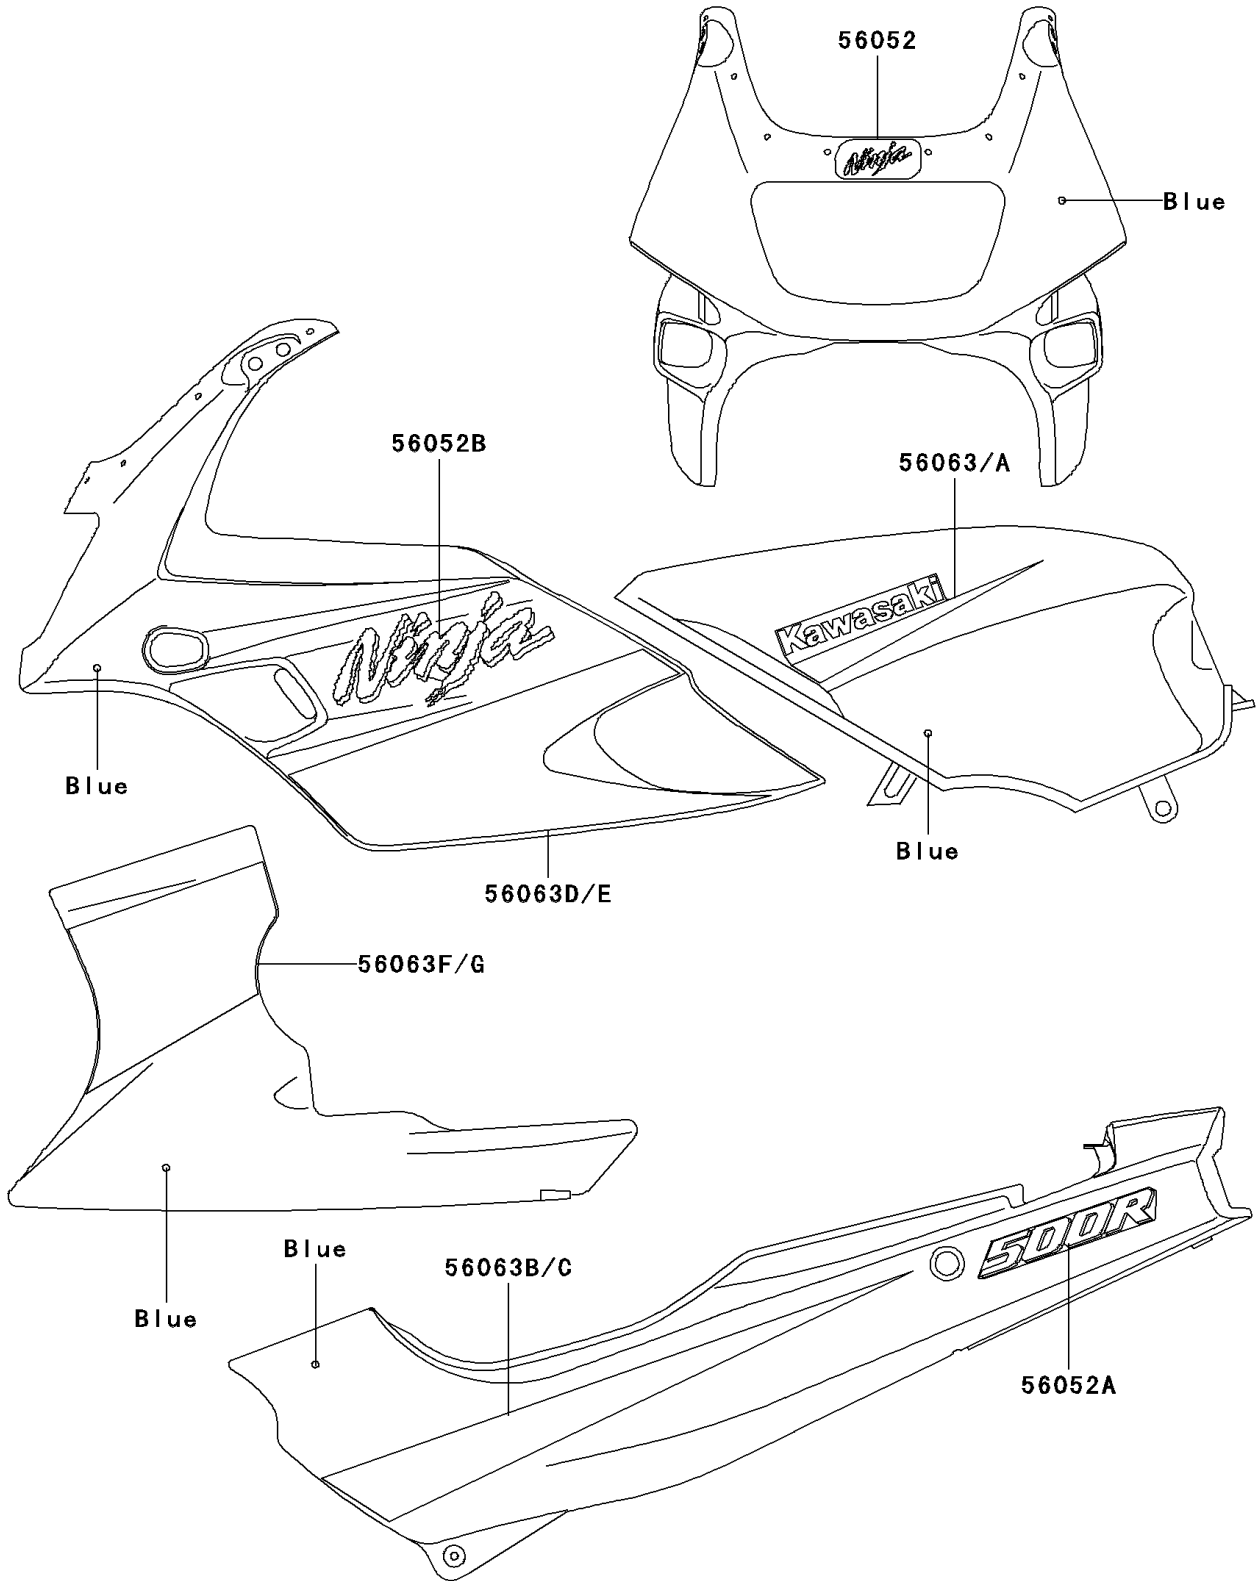

# 2001 Ninja® 500R PARTS DIAGRAM

Decals(Blue)(EX500-D8)(CN)

F2861C

## 2001 Ninja® 500R PARTS LIST

Decals(Blue)(EX500-D8)(CN)

ITEM NAME	PART NUMBER	QUANTITY
MARK,UPP COWLING,NINJA (Ref # 56052)	56052-1121	1
MARK,SIDE COVER,500R (Ref # 56052A)	56052-1122	2
MARK,UPP COWLING,NINJA (Ref # 56052B)	56052-1123	2
PATTERN,FUEL TANK,LH (Ref # 56063)	56063-1233	1
PATTERN,FUEL TANK,RH (Ref # 56063A)	56063-1234	1
PATTERN,SIDE COVER,LH (Ref # 56063B)	56063-1235	1
PATTERN,SIDE COVER,RH (Ref # 56063C)	56063-1236	1
PATTERN,UPP COWLING,LH (Ref # 56063D)	56063-1237	1
PATTERN,UPP COWLING,RH (Ref # 56063E)	56063-1238	1
PATTERN,LWR COWLING,LH (Ref # 56063F)	56063-1239	1
PATTERN,LWR COWLING,RH (Ref # 56063G)	56063-1240	1