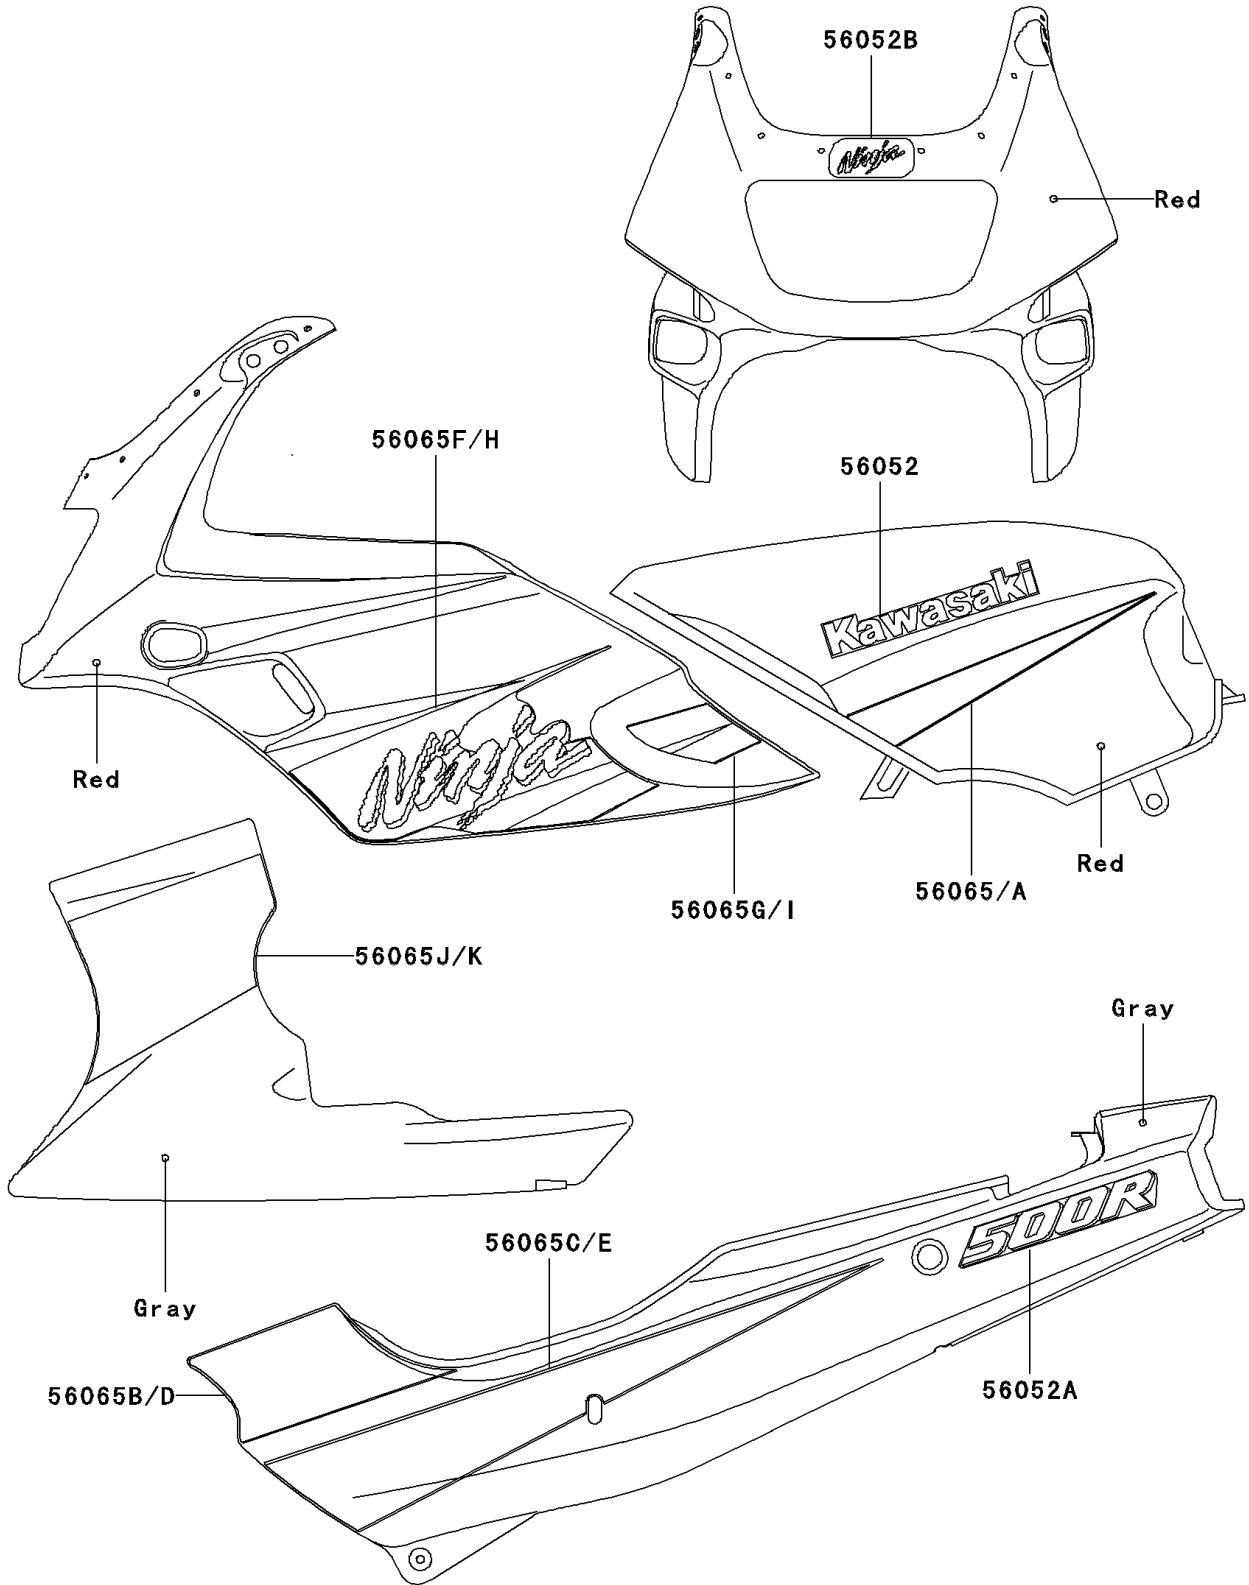

2002 Ninja® 500R PARTS DIAGRAM

Decals(Red)(EX500-D9)

F2861E

2002 Ninja® 500R PARTS LIST

Decals(Red)(EX500-D9)

ITEM NAME	PART NUMBER	QUANTITY
MARK,FUEL TANK,KAWASAKI (Ref # 56052)	56052-1518	2
MARK,SIDE COVER,500R (Ref # 56052A)	56052-1519	2
MARK,UPP COWLING,NINJA (Ref # 56052B)	56052-1520	1
PATTERN,FUEL TANK,LH (Ref # 56065)	56065-1051	1
PATTERN,FUEL TANK,RH (Ref # 56065A)	56065-1052	1
PATTERN,SIDE COVER,UPP,LH (Ref # 56065B)	56065-1053	1
PATTERN,SIDE COVER,LWR,LH (Ref # 56065C)	56065-1054	1
PATTERN,SIDE COVER,UPP,RH (Ref # 56065D)	56065-1055	1
PATTERN,SIDE COVER,LWR,RH (Ref # 56065E)	56065-1056	1
PATTERN,UPP COWLING,FR,LH (Ref # 56065F)	56065-1057	1
PATTERN,UPP COWLING,RR,LH (Ref # 56065G)	56065-1058	1
PATTERN,UPP COWLING,FR,RH (Ref # 56065H)	56065-1059	1
PATTERN,UPP COWLING,RR,RH (Ref # 56065I)	56065-1060	1
PATTERN,LWR COWLING,LH (Ref # 56065J)	56065-1061	1
PATTERN,LWR COWLING,RH (Ref # 56065K)	56065-1062	1