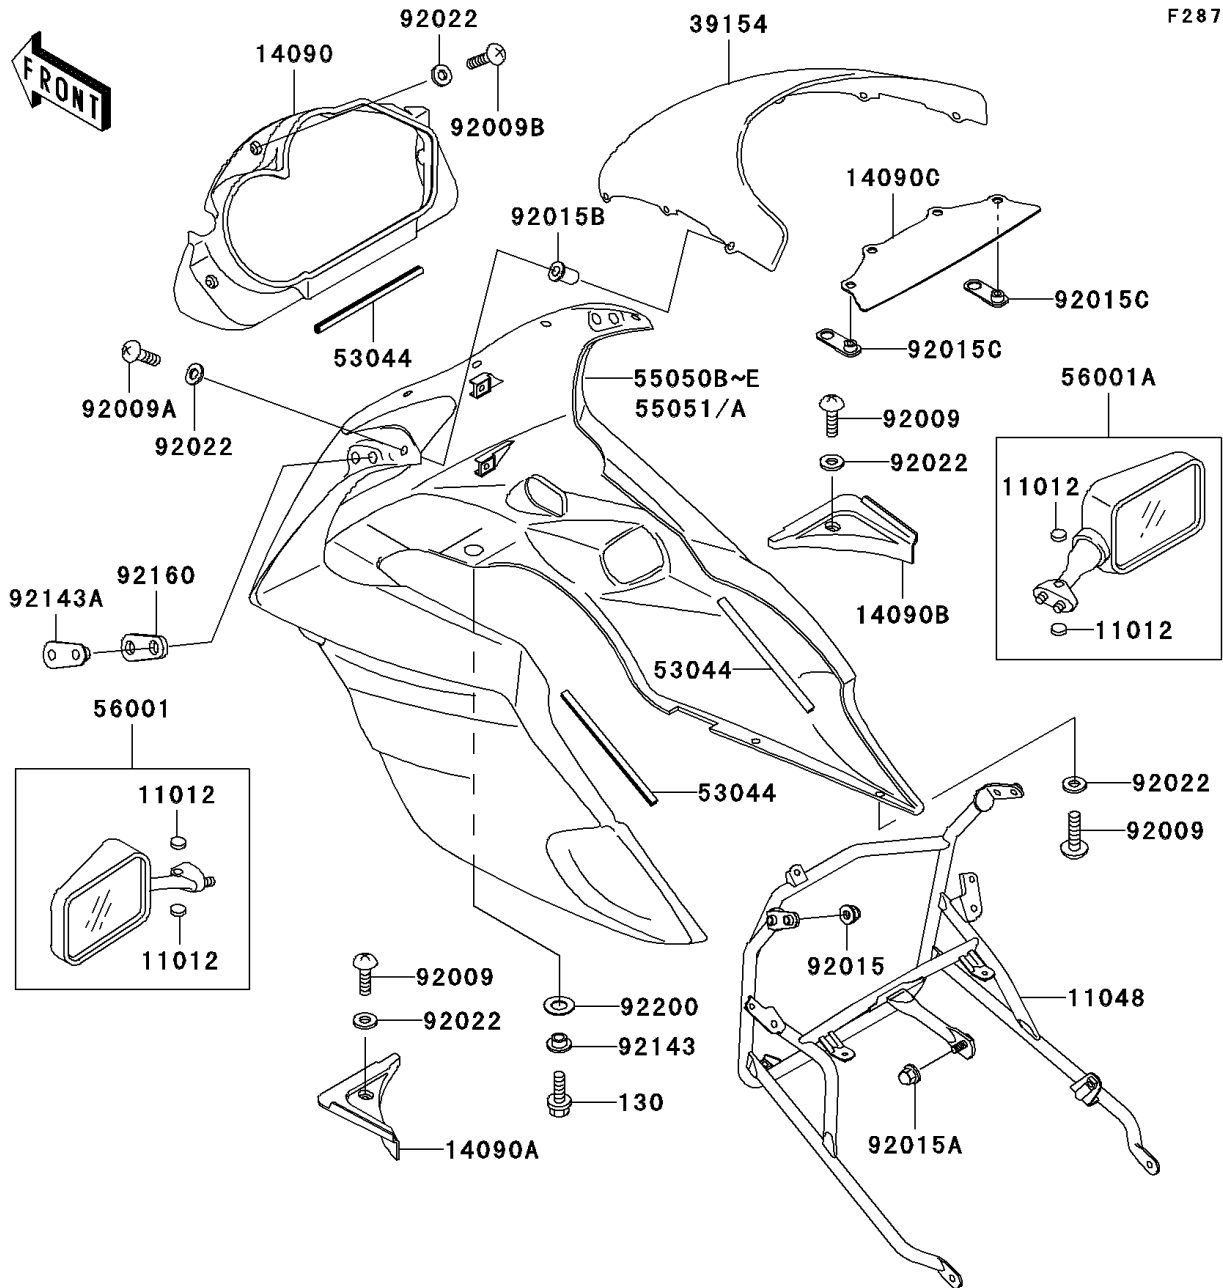

1999 Ninja® 500R PARTS DIAGRAM

Cowling

F2871

(55050B~D)

WD

(55050E)
(55051/A)

WD

(55050B)	Red
(55050C)	Blue
(55050D)	Ebony
(55050E)	Violet
(55051)	Red
(55051A)	Silver

1999 Ninja® 500R PARTS LIST

Cowling

ITEM NAME	PART NUMBER	QUANTITY
CAP,MIRROR (Ref # 11012)	11012-1818	4
BRACKET,UPP COWLING (Ref # 11048)	11048-1368	1
COVER,INNER COWLING,CNT (Ref # 14090)	14090-1397	1
COVER,INNER COWLING,LH (Ref # 14090A)	14090-1398	1
COVER,INNER COWLING,RH (Ref # 14090B)	14090-1399	1
COVER,WINDSHIELD (Ref # 14090C)	14090-1488	1
WINDSHIELD (Ref # 39154)	39154-1125	1
TRIM,L=157 (Ref # 53044)	53044-1276	3
COWLING-ASSY.,UPP,F.RED (Ref # 55050B)	55050-5273-B1	1
MIRROR-ASSY,LH,EBONY (Ref # 56001)	56001-1376-6C	1
MIRROR-ASSY,RH,EBONY (Ref # 56001A)	56001-1377-6C	1
SCREW,TAPPING,5X15 (Ref # 92009)	92009-1479	4
SCREW,5X16,BLACK (Ref # 92009A)	92009-1654	8
SCREW,5X22 (Ref # 92009B)	92009-1660	3
NUT,CAP,6MM,BLACK (Ref # 92015)	92015-1170	4
NUT,CAP,8MM,BLACK (Ref # 92015A)	92015-1174	1
NUT,WELL,5MM (Ref # 92015B)	92015-1757	6
NUT (Ref # 92015C)	92015-1949	2
WASHER,NYLON,5.3X11.5X1.5 (Ref # 92022)	92022-1521	15
COLLAR,L=6.6 (Ref # 92143)	92143-1088	2
BOLT-FLANGED (Ref # 130)	130J0620	2
COLLAR (Ref # 92143A)	92143-1699	2
DAMPER,MIRROR (Ref # 92160)	92160-1089	2
WASHER,10.3X20X1 (Ref # 92200)	92200-1013	2
BRACKET,LOWER COWLING,RR,LH (Ref # 11045)	11045-1573	1
BRACKET,LOWER COWLING,RR,RH (Ref # 11045A)	11045-1574	1
BRACKET,LOWER COWLING,FR,LH (Ref # 11048)	11048-1685	1
BRACKET,LOWER COWLING,FR,RH (Ref # 11048A)	11048-1686	1
COWLING,LWR,F.RED (Ref # 55028)	55028-1161-B1	1