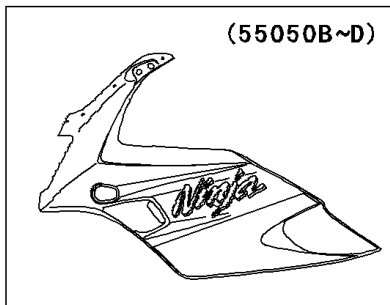

1999 Ninja® 500R PARTS DIAGRAM

Cowling

F2871

(55050B~D)

WD

(55050E)
(55051/A)

WD

(55050B)	Red
(55050C)	Blue
(55050D)	Ebony
(55050E)	Violet
(55051)	Red
(55051A)	Silver

1999 Ninja® 500R PARTS LIST

Cowling

ITEM NAME	PART NUMBER	QUANTITY
CAP,MIRROR (Ref # 11012)	11012-1818	4
BRACKET,UPP COWLING (Ref # 11048)	11048-1368	1
COVER,INNER COWLING,CNT (Ref # 14090)	14090-1397	1
COVER,INNER COWLING,LH (Ref # 14090A)	14090-1398	1
COVER,INNER COWLING,RH (Ref # 14090B)	14090-1399	1
COVER,WINDSHIELD (Ref # 14090C)	14090-1488	1
WINDSHIELD (Ref # 39154)	39154-1125	1
TRIM,L=157 (Ref # 53044)	53044-1276	3
COWLING-ASSY.,UPP,F.RED (Ref # 55050B)	55050-5273-B1	1
MIRROR-ASSY,LH,EBONY (Ref # 56001)	56001-1376-6C	1
MIRROR-ASSY,RH,EBONY (Ref # 56001A)	56001-1377-6C	1
SCREW,TAPPING,5X15 (Ref # 92009)	92009-1479	4
SCREW,5X16,BLACK (Ref # 92009A)	92009-1654	8
SCREW,5X22 (Ref # 92009B)	92009-1660	3
NUT,CAP,6MM,BLACK (Ref # 92015)	92015-1170	4
NUT,CAP,8MM,BLACK (Ref # 92015A)	92015-1174	1
NUT,WELL,5MM (Ref # 92015B)	92015-1757	6
NUT (Ref # 92015C)	92015-1949	2
WASHER,NYLON,5.3X11.5X1.5 (Ref # 92022)	92022-1521	15
COLLAR,L=6.6 (Ref # 92143)	92143-1088	2
BOLT-FLANGED (Ref # 130)	130J0620	2
COLLAR (Ref # 92143A)	92143-1699	2
DAMPER,MIRROR (Ref # 92160)	92160-1089	2
WASHER,10.3X20X1 (Ref # 92200)	92200-1013	2
BRACKET,LOWER COWLING,RR,LH (Ref # 11045)	11045-1573	1
BRACKET,LOWER COWLING,RR,RH (Ref # 11045A)	11045-1574	1
BRACKET,LOWER COWLING,FR,LH (Ref # 11048)	11048-1685	1
BRACKET,LOWER COWLING,FR,RH (Ref # 11048A)	11048-1686	1
COWLING,LWR,F.RED (Ref # 55028)	55028-1161-B1	1