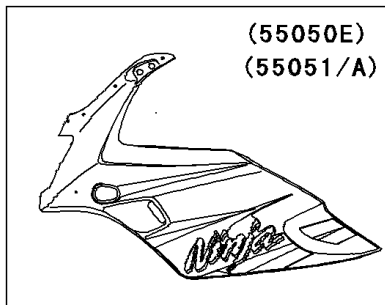

# 2001 Ninja® 500R PARTS DIAGRAM

Cowling

F2871

WD

WD

|          |        |
|----------|--------|
| (55050B) | Red    |
| (55050C) | Blue   |
| (55050D) | Ebony  |
| (55050E) | Violet |
| (55051)  | Red    |
| (55051A) | Silver |