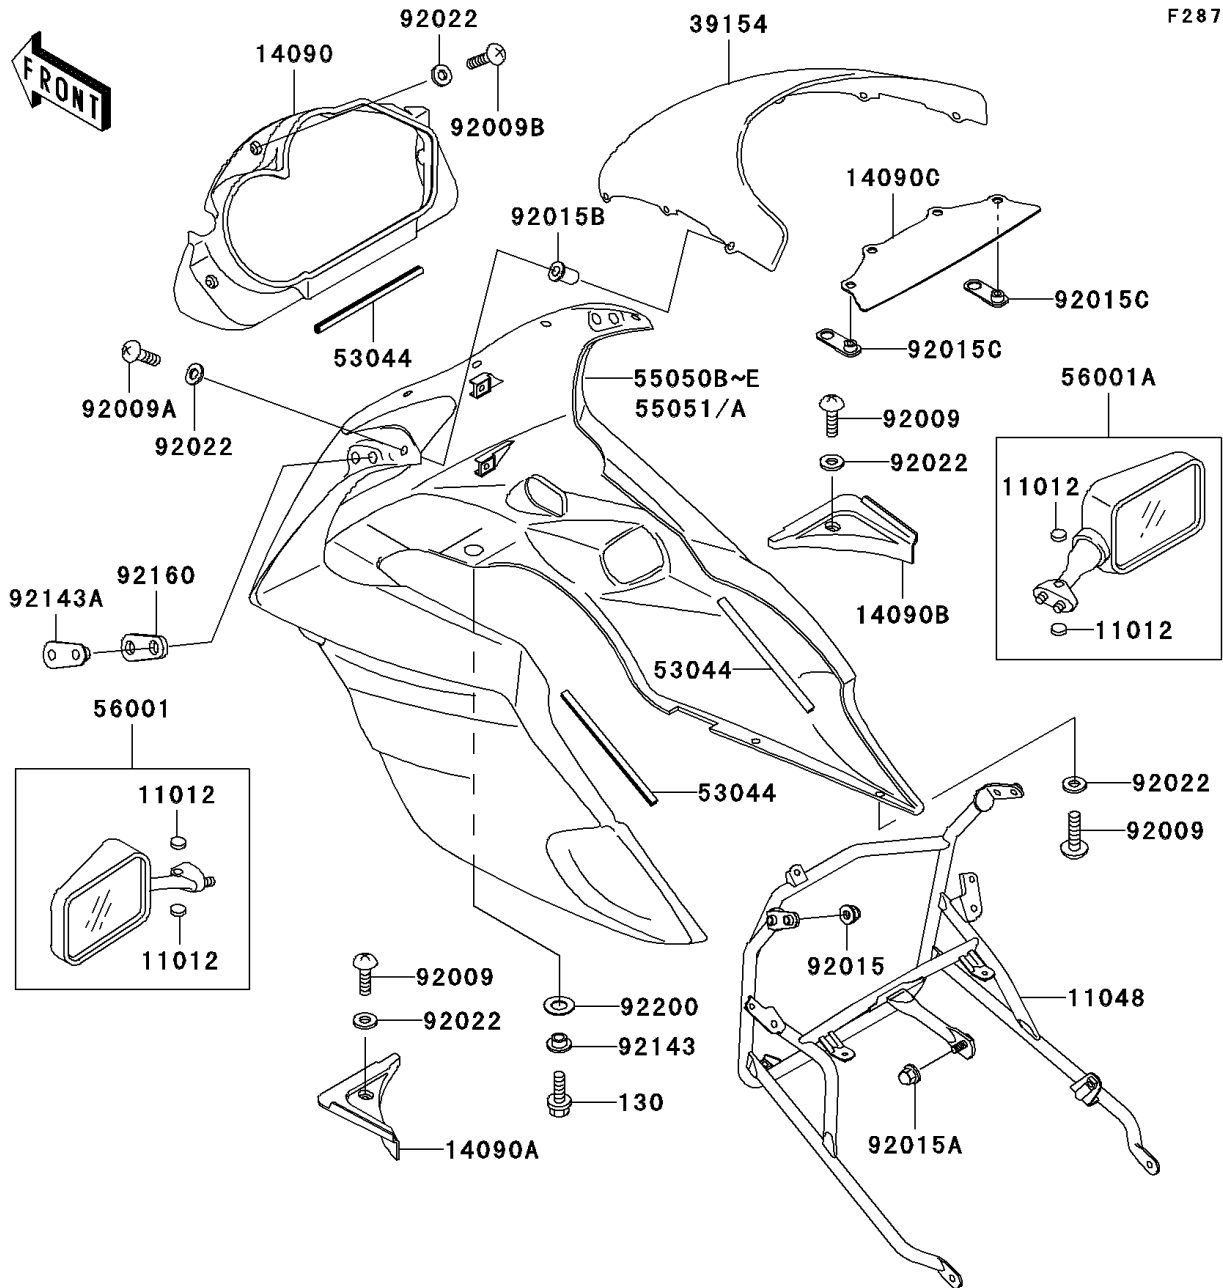

# 2001 Ninja® 500R PARTS DIAGRAM

Cowling

F2871

WD

WD

|          |        |
|----------|--------|
| (55050B) | Red    |
| (55050C) | Blue   |
| (55050D) | Ebony  |
| (55050E) | Violet |
| (55051)  | Red    |
| (55051A) | Silver |

## 2001 Ninja® 500R PARTS LIST