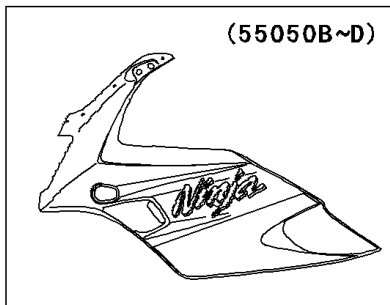

# 2001 Ninja® 500R PARTS DIAGRAM

Cowling

F2871

WD

WD

|          |        |
|----------|--------|
| (55050B) | Red    |
| (55050C) | Blue   |
| (55050D) | Ebony  |
| (55050E) | Violet |
| (55051)  | Red    |
| (55051A) | Silver |

## 2001 Ninja® 500R PARTS LIST