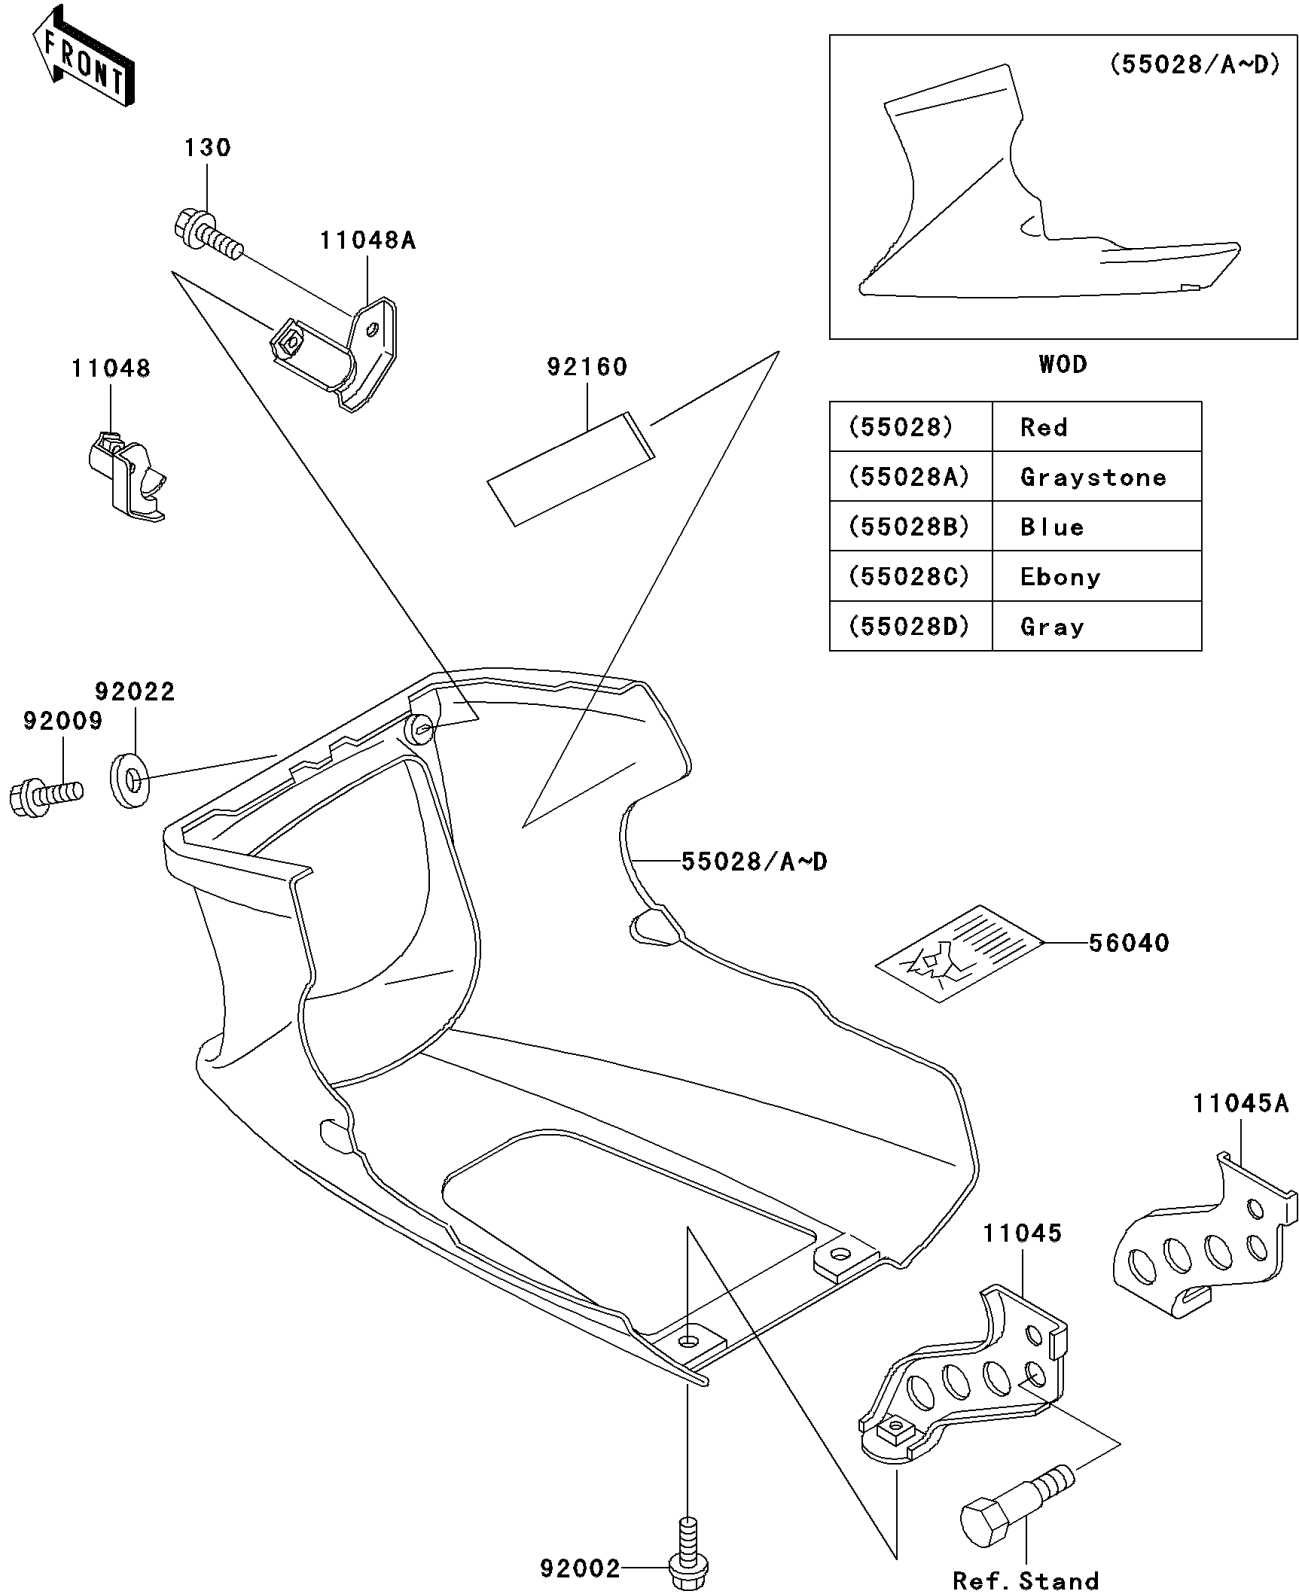

# 1999 Ninja® 500R PARTS DIAGRAM

Cowling Lower

F2872

# 1999 Ninja<sup>®</sup> 500R PARTS LIST

## Cowling Lowers

ITEM NAME	PART NUMBER	QUANTITY
BOLT-FLANGED,6X10 (Ref # 130)	130B0610	2
LABEL-WARNING,LOWER COWLING (Ref # 56040)	56040-1251	1
BOLT,6X16 (Ref # 92002)	92002-1188	2
SCREW,6X14,WHITE (Ref # 92009)	92009-1287	2
WASHER,6.5X16X1.0 (Ref # 92022)	92022-1654	2
DAMPER (Ref # 92160)	92160-1323	1