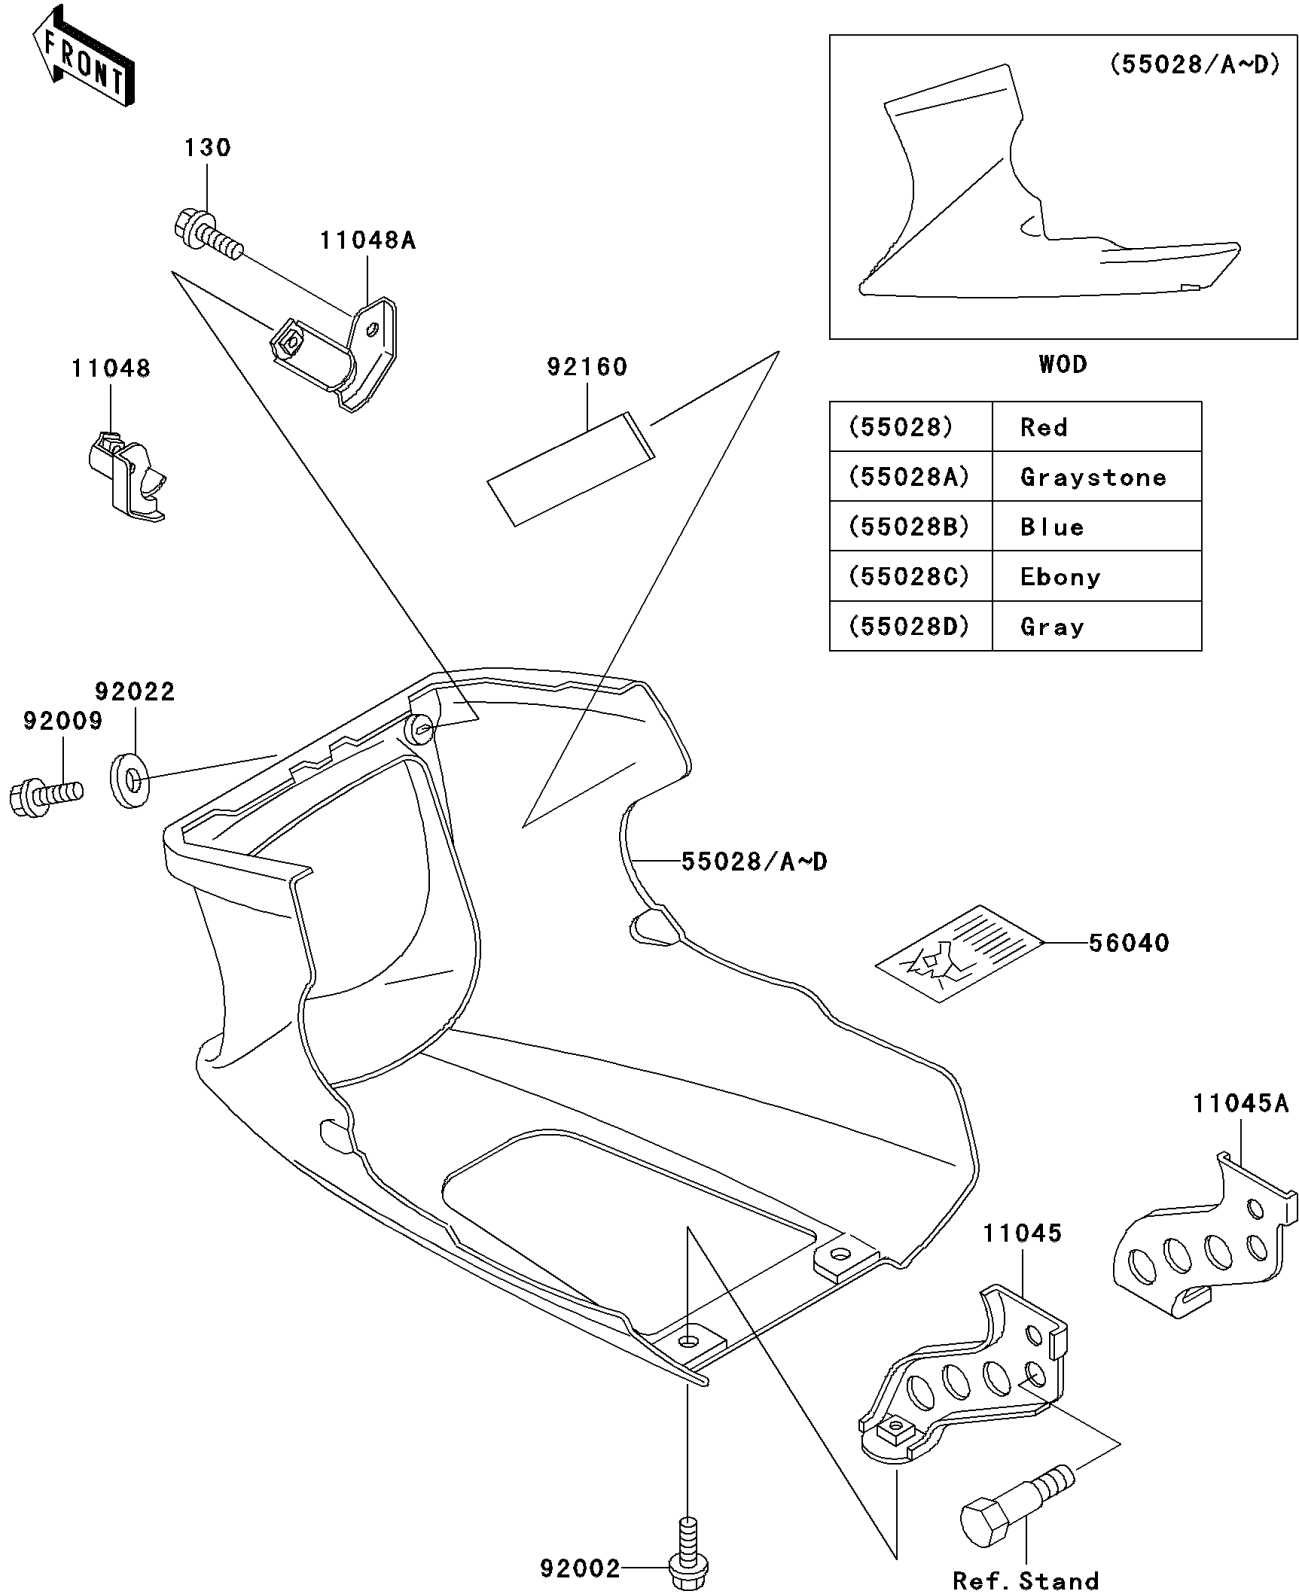

1999 Ninja® 500R PARTS DIAGRAM

Cowling Lower

F2872

1999 Ninja® 500R PARTS LIST

Cowling Lowers

ITEM NAME	PART NUMBER	QUANTITY
BOLT-FLANGED,6X10 (Ref # 130)	130B0610	2
LABEL-WARNING,LOWER COWLING (Ref # 56040)	56040-1251	1
BOLT,6X16 (Ref # 92002)	92002-1188	2
SCREW,6X14,WHITE (Ref # 92009)	92009-1287	2
WASHER,6.5X16X1.0 (Ref # 92022)	92022-1654	2
DAMPER (Ref # 92160)	92160-1323	1