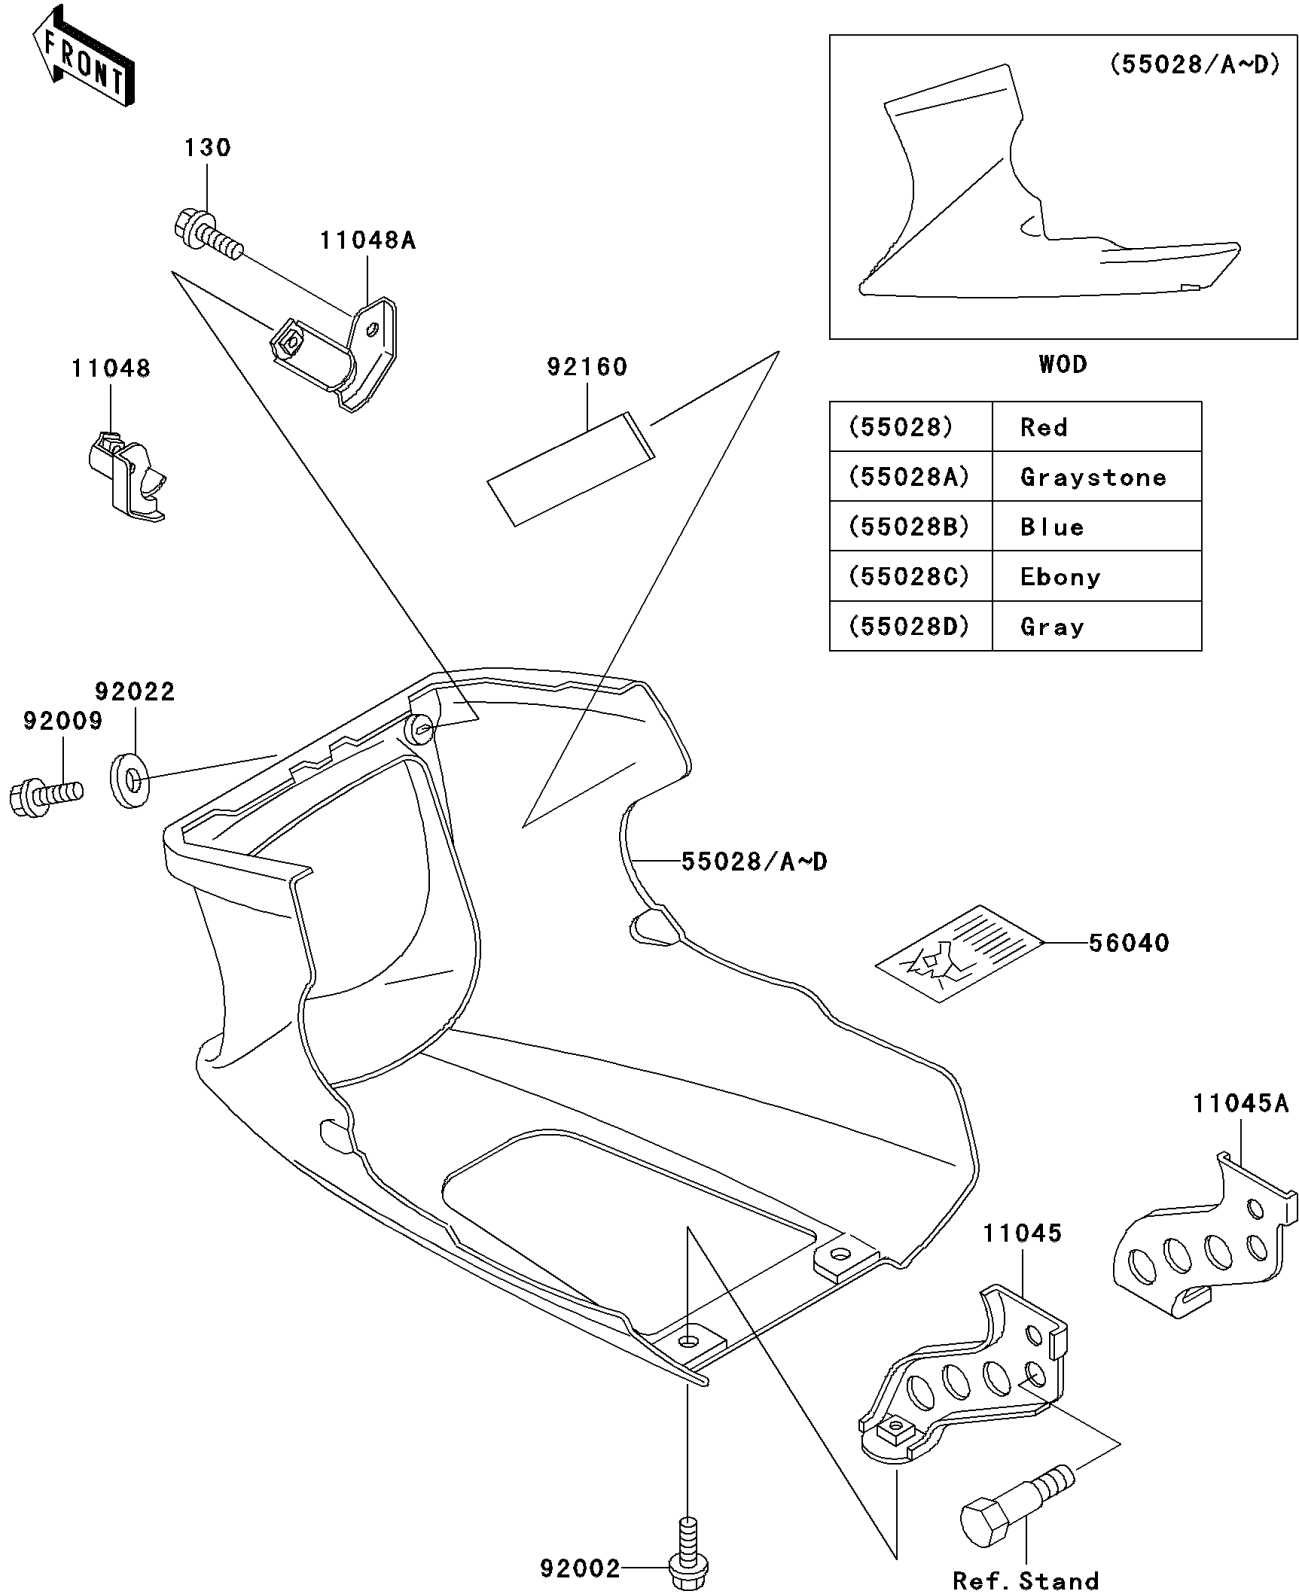

2001 Ninja® 500R PARTS DIAGRAM

Cowling Lower

F2872

2001 Ninja® 500R PARTS LIST

Cowling Lowers

ITEM NAME	PART NUMBER	QUANTITY
BOLT-FLANGED,6X10 (Ref # 130)	130B0610	2
LABEL-WARNING,LOWER COWLING (Ref # 56040)	56040-1251	1
BOLT,6X16 (Ref # 92002)	92002-1188	2
SCREW,6X14,WHITE (Ref # 92009)	92009-1287	2
WASHER,6.5X16X1.0 (Ref # 92022)	92022-1654	2
DAMPER (Ref # 92160)	92160-1323	1