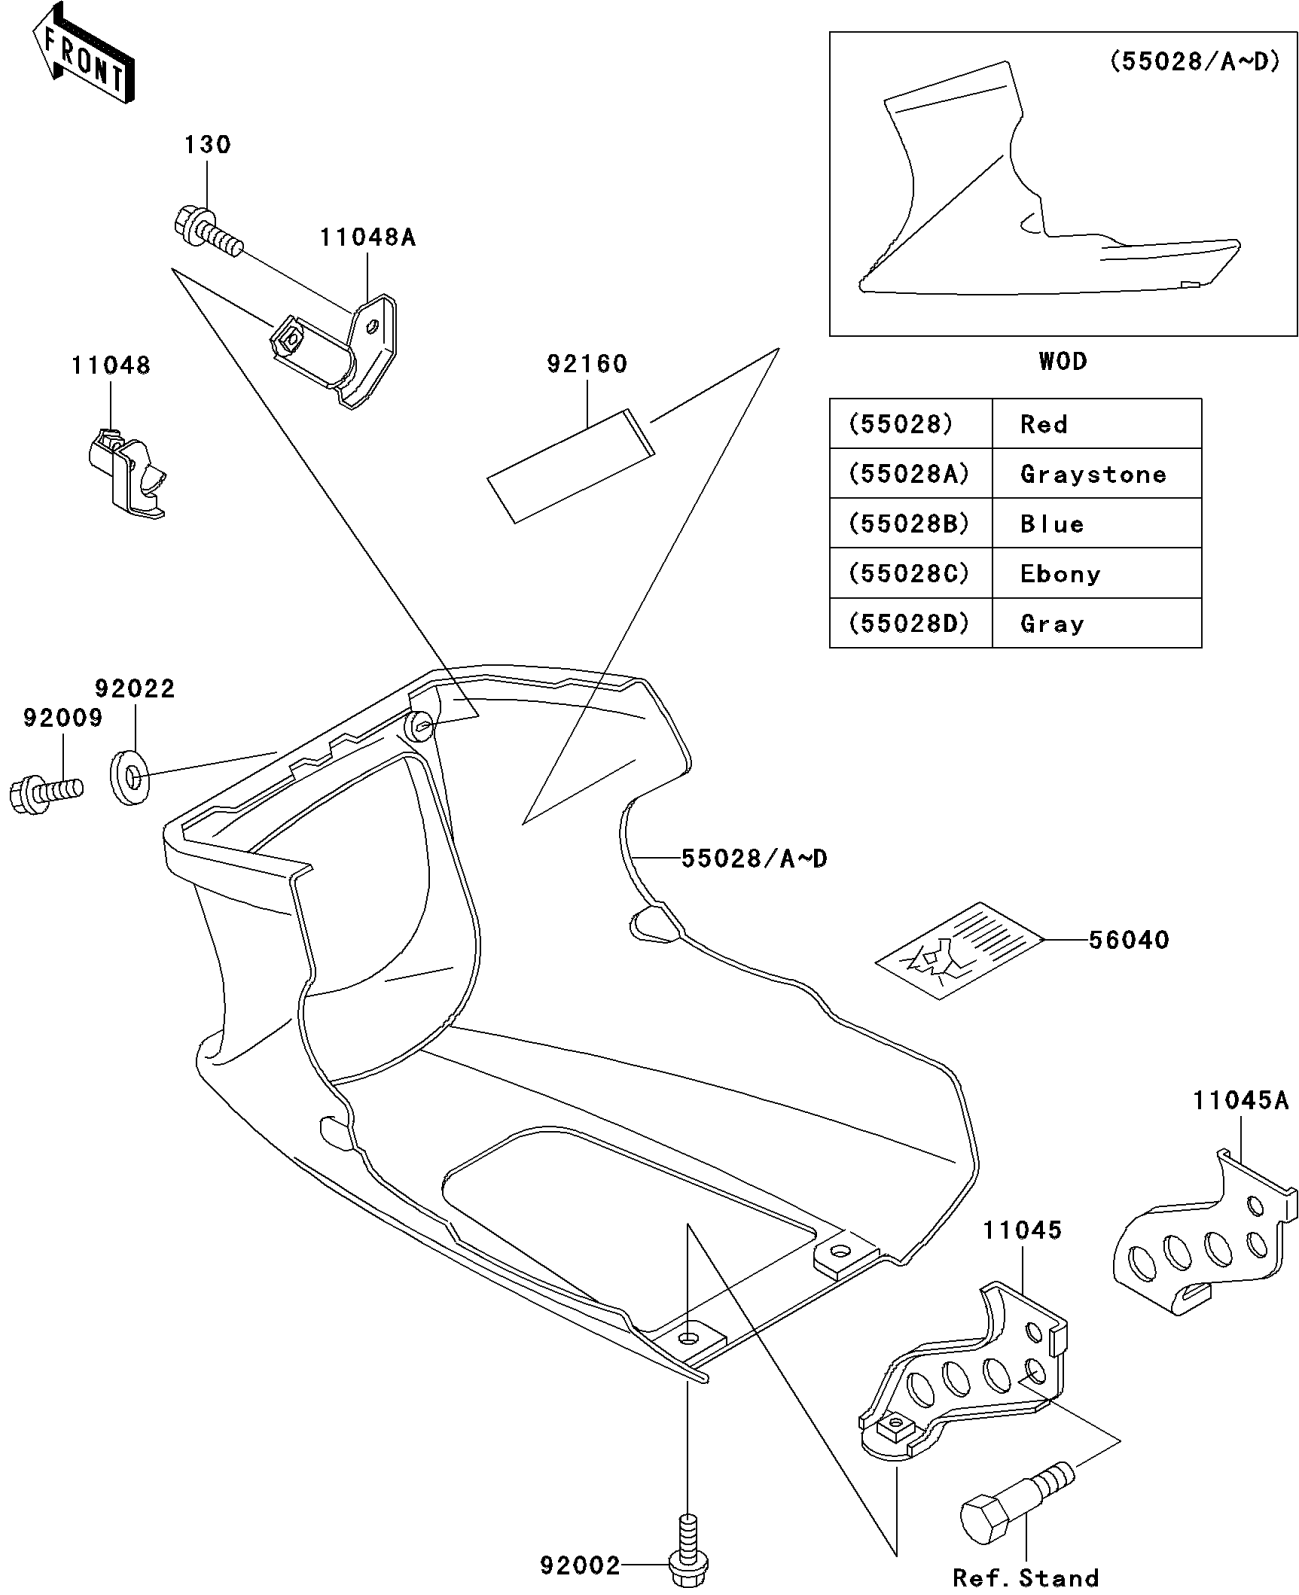

2002 Ninja® 500R PARTS DIAGRAM

Cowling Lowers

F2872

2002 Ninja® 500R PARTS LIST

Cowling Lower

| ITEM NAME | PART NUMBER | QUANTITY |
|---|-------------|----------|
| BOLT-FLANGED,6X10 (Ref # 130) | 130B0610 | 2 |
| LABEL-WARNING,LOWER COWLING (Ref # 56040) | 56040-1251 | 1 |
| BOLT,6X16 (Ref # 92002) | 92002-1188 | 2 |
| SCREW,6X14,WHITE (Ref # 92009) | 92009-1287 | 2 |
| WASHER,6.5X16X1.0 (Ref # 92022) | 92022-1654 | 2 |
| DAMPER (Ref # 92160) | 92160-1323 | 1 |