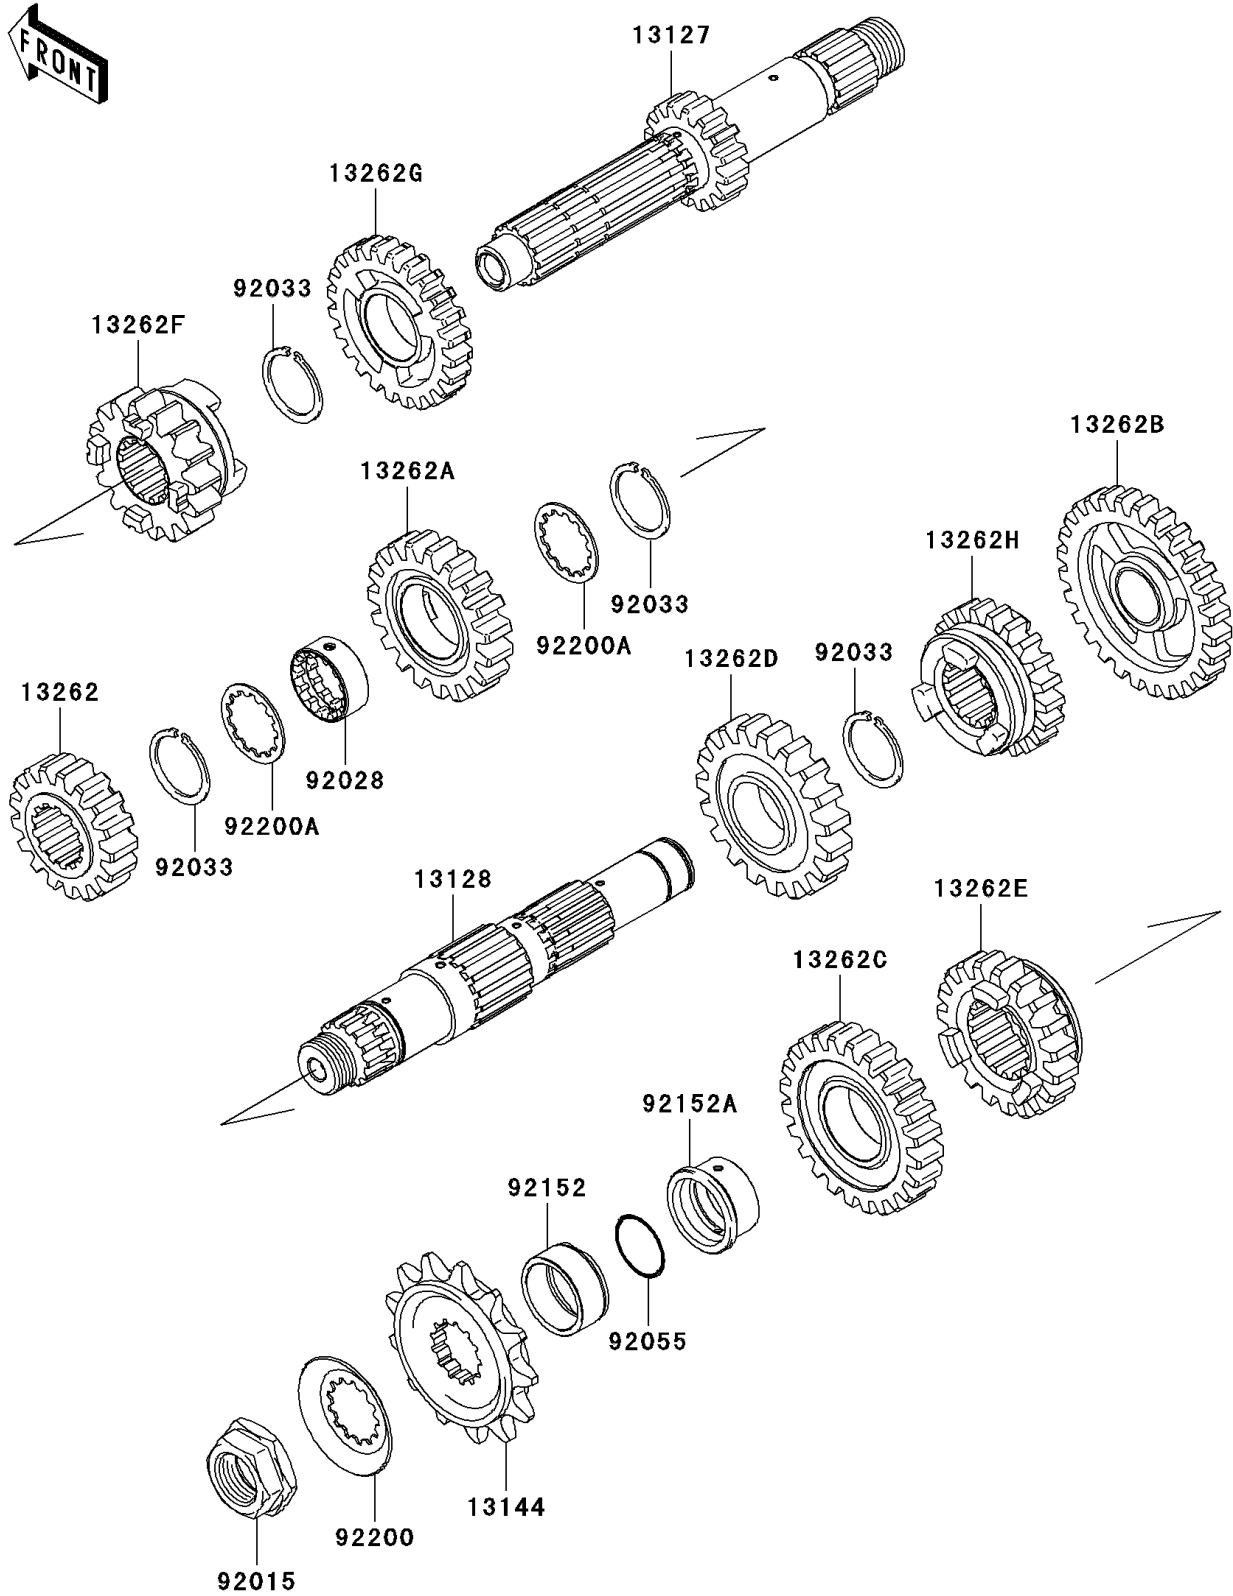

# 2008 KLX® 450R PARTS DIAGRAM

Transmission

E1361

## 2008 KLX® 450R PARTS LIST

### Transmission

ITEM NAME	PART NUMBER	QUANTITY
SHAFT-TRANSMISSION INPUT,12T (Ref # 13127)	13127-0050	1
SHAFT-TRANSMISSION OUTPUT (Ref # 13128)	13128-0036	1
SPROCKET-OUTPUT,13T (Ref # 13144)	13144-0041	1
GEAR,INPUT 2ND,15T (Ref # 13262)	13262-0438	1
GEAR,INPUT 4TH,20T (Ref # 13262A)	13262-0440	1
GEAR,OUTPUT LOW,26T (Ref # 13262B)	13262-0442	1
GEAR,OUTPUT 2ND,23T (Ref # 13262C)	13262-0443	1
GEAR,OUTPUT 3RD,19T (Ref # 13262D)	13262-0444	1
GEAR,OUTPUT 4TH,19T (Ref # 13262E)	13262-0445	1
GEAR,INPUT 3RD,16T (Ref # 13262F)	13262-0567	1
GEAR,INPUT 5TH,21T (Ref # 13262G)	13262-0569	1
GEAR-TRANSMISSION SPUR (Ref # 13262H)	13262-0570	1
NUT,20MM (Ref # 92015)	92015-1963	1
BUSHING,INPUT TOP GEAR (Ref # 92028)	92028-1857	1
RING-SNAP,25MM (Ref # 92033)	92033-1172	4
RING-O,21.5X1.5 (Ref # 92055)	92055-1293	1
COLLAR,25X30X13.2 (Ref # 92152)	92152-0150	1
COLLAR (Ref # 92152A)	92152-0540	1
WASHER (Ref # 92200)	92200-0390	1
WASHER (Ref # 92200A)	92200-1389	2