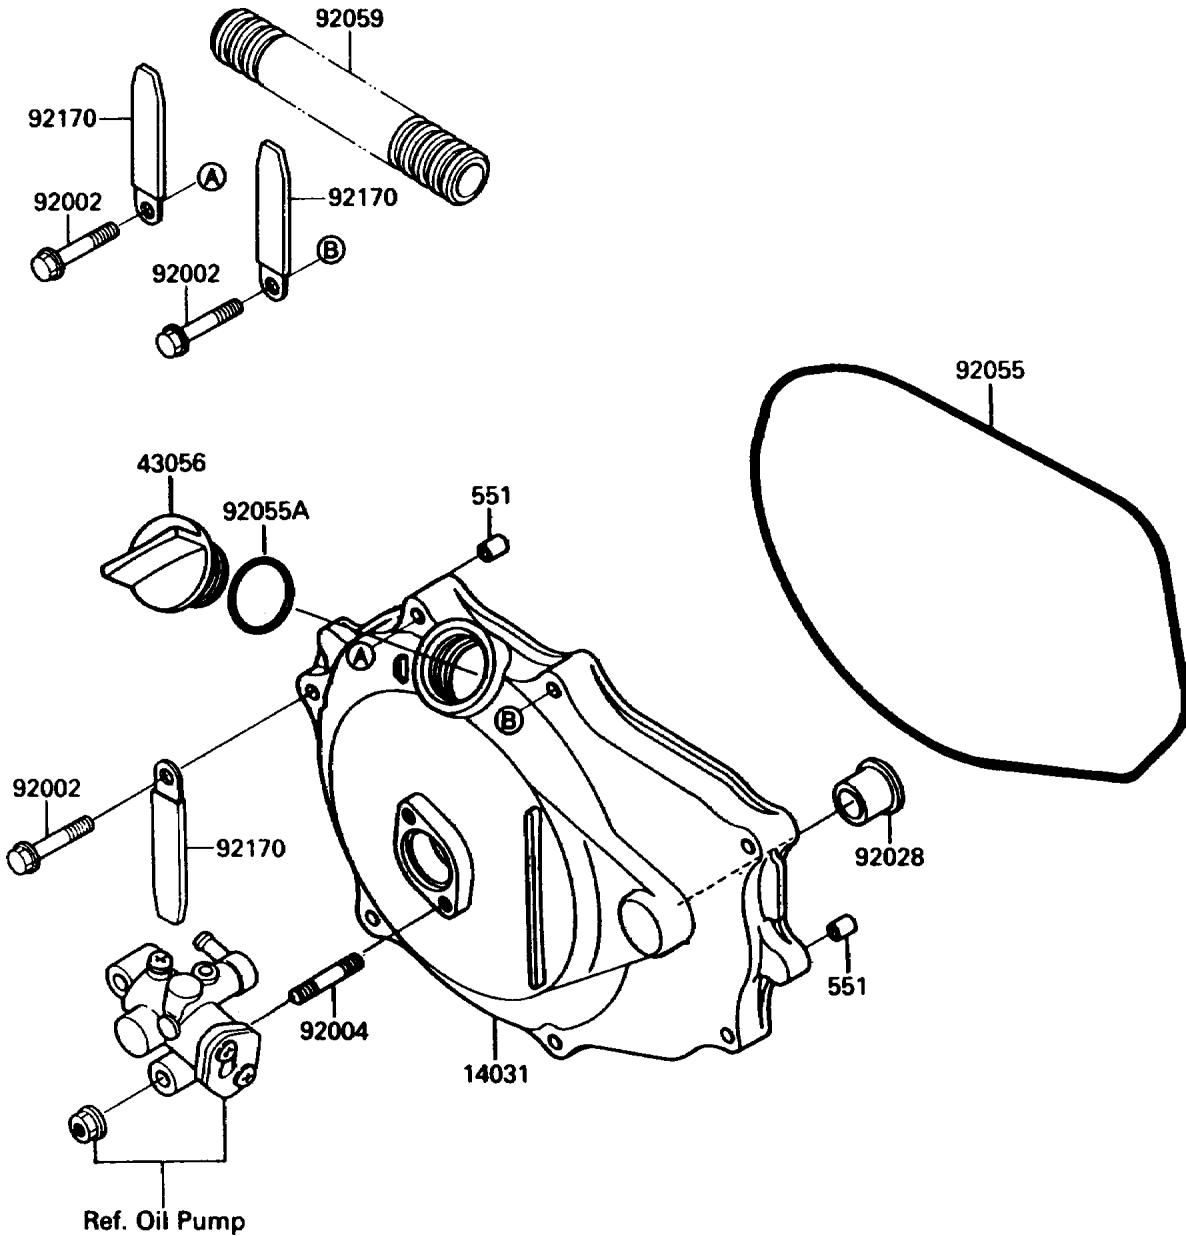

1989 Jet Mate PARTS DIAGRAM

Engine Cover(s)

(E1431)

1989 Jet Mate PARTS LIST

Engine Cover(s)

ITEM NAME	PART NUMBER	QUANTITY
COVER-GENERATOR (Ref # 14031)	14031-3706	1
BREATHER-BRAKE (Ref # 43056)	43056-502	1
BOLT,6X30 (Ref # 92002)	92002-3726	7
STUD (Ref # 92004)	92004-3710	2
BUSHING (Ref # 92028)	92028-3718	1
RING-O,GENERATOR COVER (Ref # 92055)	92055-3712	1
RING-O (Ref # 92055A)	92055-515	1
TUBE,L=150 (Ref # 92059)	92059-3897	1
CLAMP (Ref # 92170)	92170-3705	3
PIN-DOWEL (Ref # 551)	551R0812	2