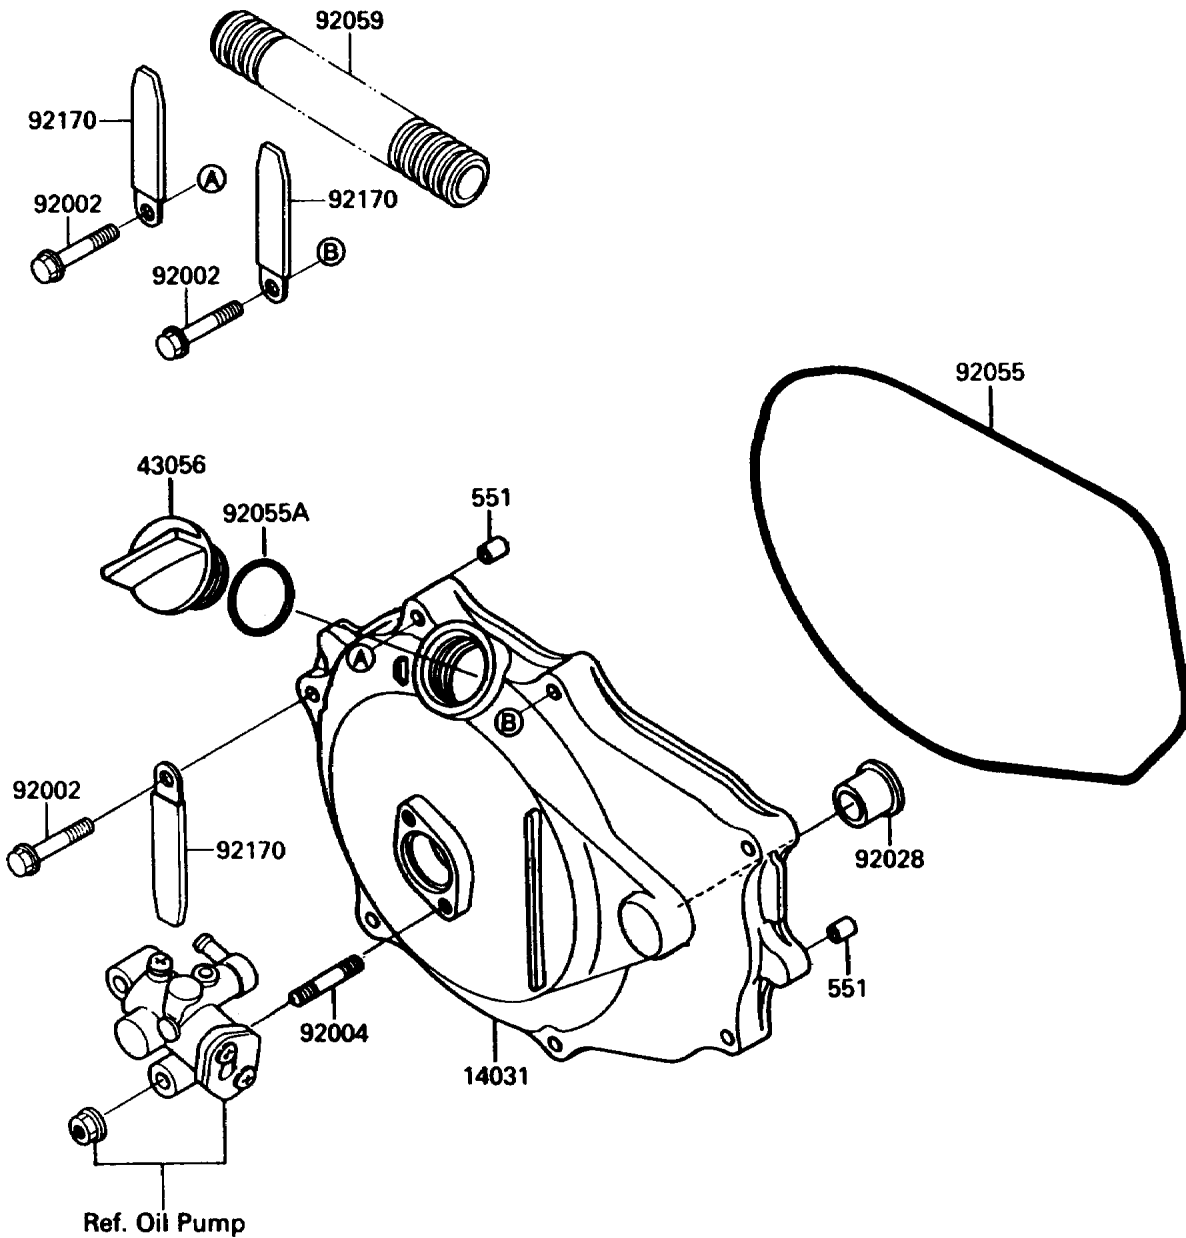

1990 Jet Mate PARTS DIAGRAM

Engine Cover(s)

(E1431)

1990 Jet Mate PARTS LIST

Engine Cover(s)

ITEM NAME	PART NUMBER	QUANTITY
COVER-GENERATOR (Ref # 14031)	14031-3706	1
BREATHER-BRAKE (Ref # 43056)	43056-502	1
BOLT,6X30 (Ref # 92002)	92002-3726	7
STUD (Ref # 92004)	92004-3710	2
BUSHING (Ref # 92028)	92028-3718	1
RING-O,GENERATOR COVER (Ref # 92055)	92055-3712	1
RING-O (Ref # 92055A)	92055-515	1
TUBE,L=150 (Ref # 92059)	92059-3897	1
CLAMP (Ref # 92170)	92170-3705	3
PIN-DOWEL (Ref # 551)	551R0812	2