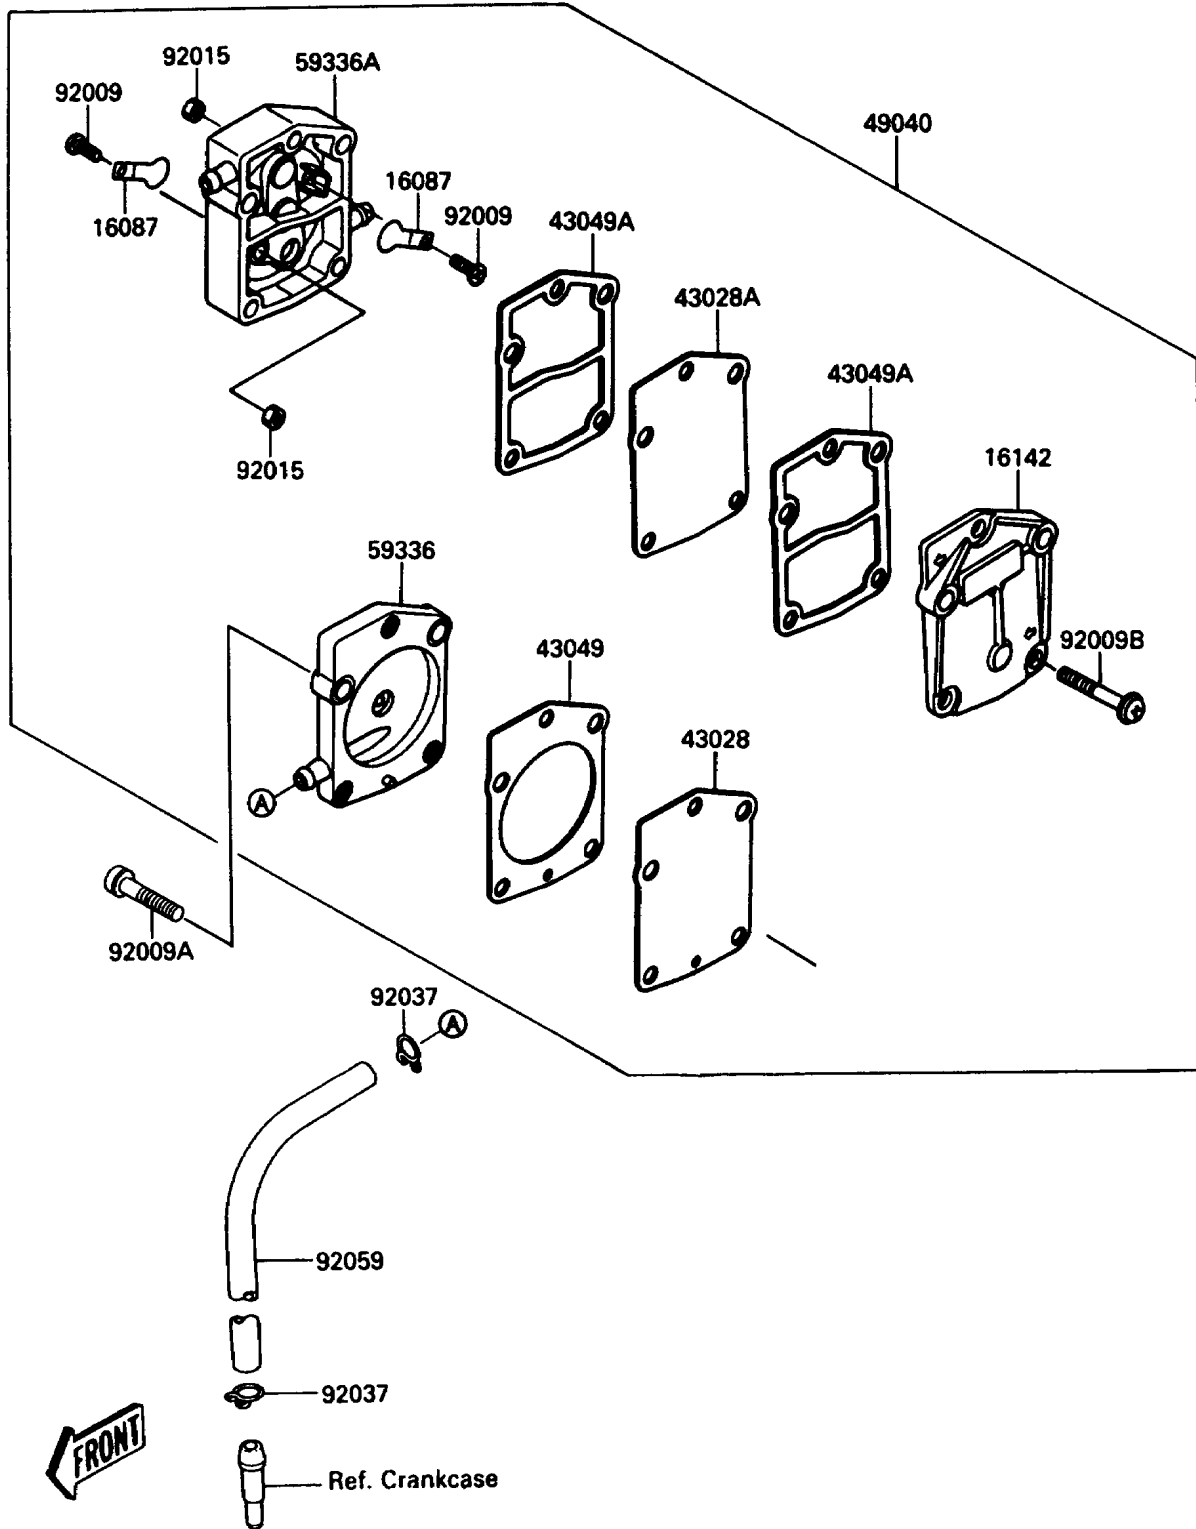

1989 Jet Mate PARTS DIAGRAM

Fuel Pump

(E1520)

1989 Jet Mate PARTS LIST

Fuel Pump

ITEM NAME	PART NUMBER	QUANTITY
VALVE-CHECK,FUEL PUMP (Ref # 16087)	16087-3701	2
COVER-PUMP,FUEL (Ref # 16142)	16142-3702	1
DIAPHRAGM,PULSE (Ref # 43028)	43028-3702	1
DIAPHRAGM,FUEL (Ref # 43028A)	43028-3703	1
PACKING,PULSE CASE (Ref # 43049)	43049-3705	1
PACKING,FUEL COVER (Ref # 43049A)	43049-3706	2
PUMP-FUEL (Ref # 49040)	49040-3706	1
CASE-PUMP,PULSE (Ref # 59336)	59336-3704	1
CASE-PUMP,BODY (Ref # 59336A)	59336-3707	1
SCREW,3X6 (Ref # 92009)	92009-3707	2
SCREW,6X40 (Ref # 92009A)	92009-3735	2
SCREW,5X28 (Ref # 92009B)	92009-3767	3
NUT,3MM (Ref # 92015)	92015-3731	2
CLAMP,11MM (Ref # 92037)	92037-3723	2
TUBE,PULSE,5.8X10.8X560 (Ref # 92059)	92059-3800	1