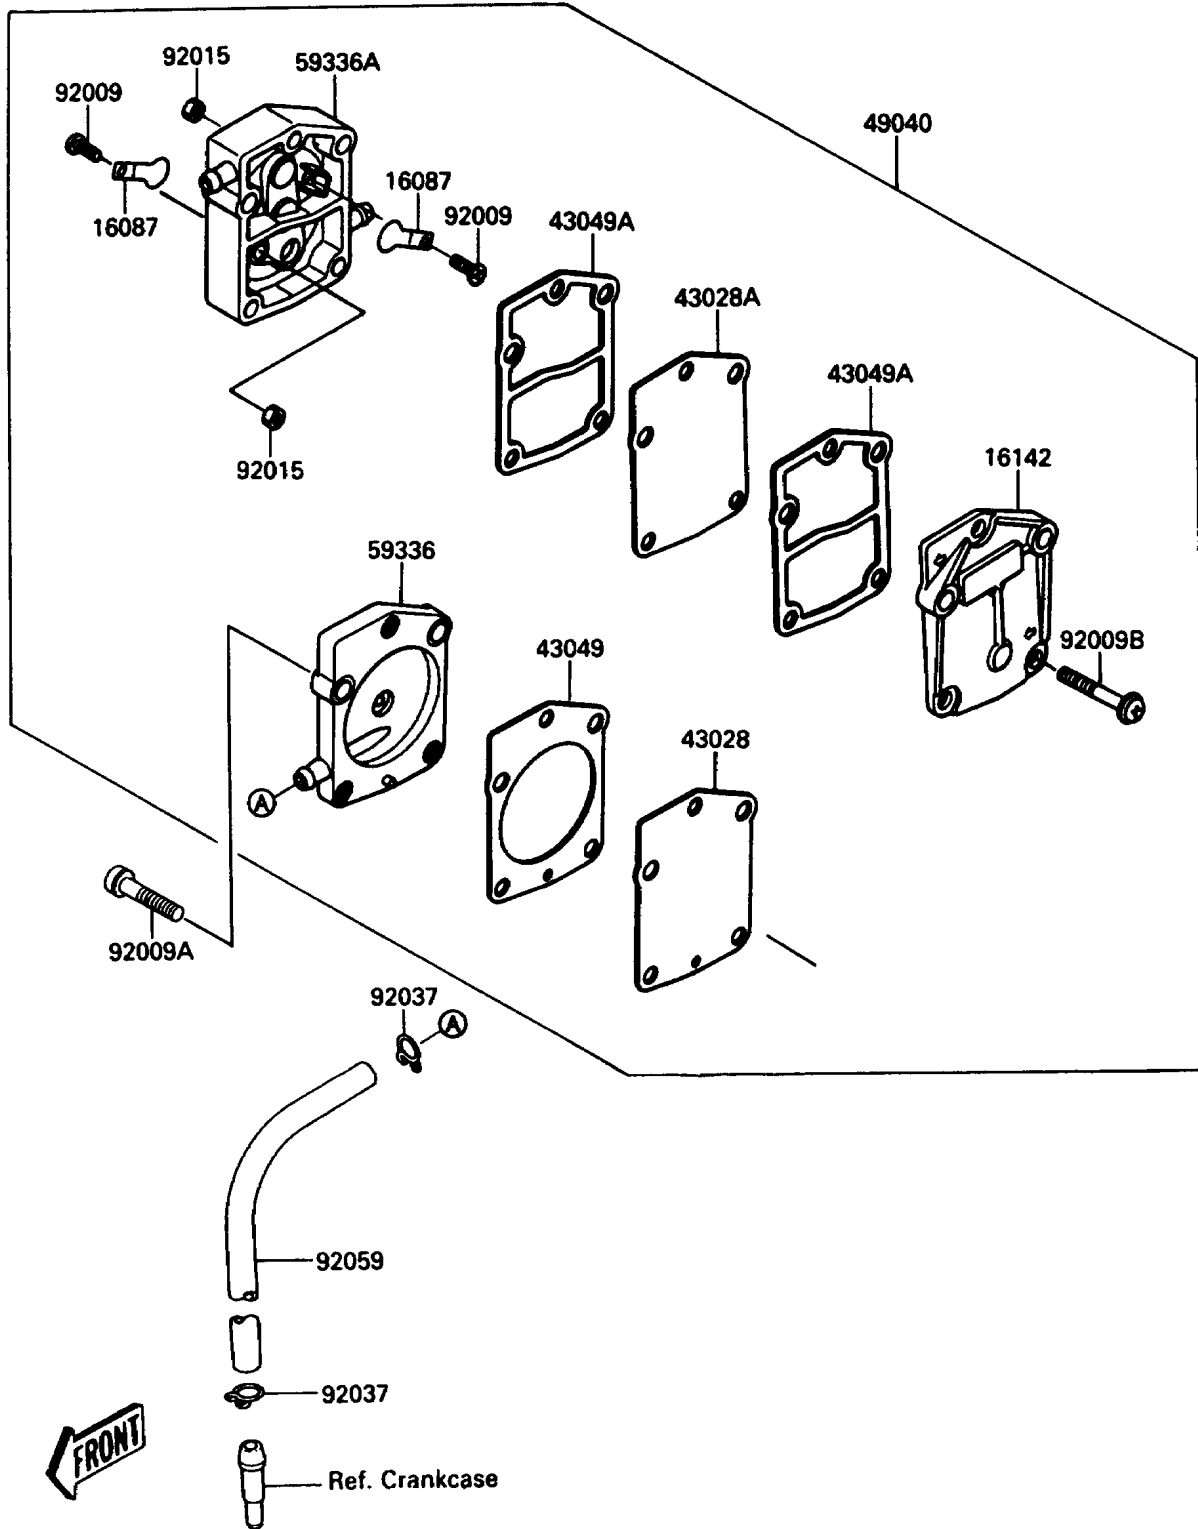

1990 Jet Mate PARTS DIAGRAM

Fuel Pump

(E1520)

1990 Jet Mate PARTS LIST

Fuel Pump

ITEM NAME	PART NUMBER	QUANTITY
VALVE-CHECK,FUEL PUMP (Ref # 16087)	16087-3701	2
COVER-PUMP,FUEL (Ref # 16142)	16142-3702	1
DIAPHRAGM,PULSE (Ref # 43028)	43028-3702	1
DIAPHRAGM,FUEL (Ref # 43028A)	43028-3703	1
PACKING,PULSE CASE (Ref # 43049)	43049-3705	1
PACKING,FUEL COVER (Ref # 43049A)	43049-3706	2
PUMP-FUEL (Ref # 49040)	49040-3706	1
CASE-PUMP,PULSE (Ref # 59336)	59336-3704	1
CASE-PUMP,BODY (Ref # 59336A)	59336-3707	1
SCREW,3X6 (Ref # 92009)	92009-3707	2
SCREW,6X40 (Ref # 92009A)	92009-3735	2
SCREW,5X28 (Ref # 92009B)	92009-3767	3
NUT,3MM (Ref # 92015)	92015-3731	2
CLAMP,11MM (Ref # 92037)	92037-3723	2
TUBE,PULSE,5.8X10.8X560 (Ref # 92059)	92059-3800	1