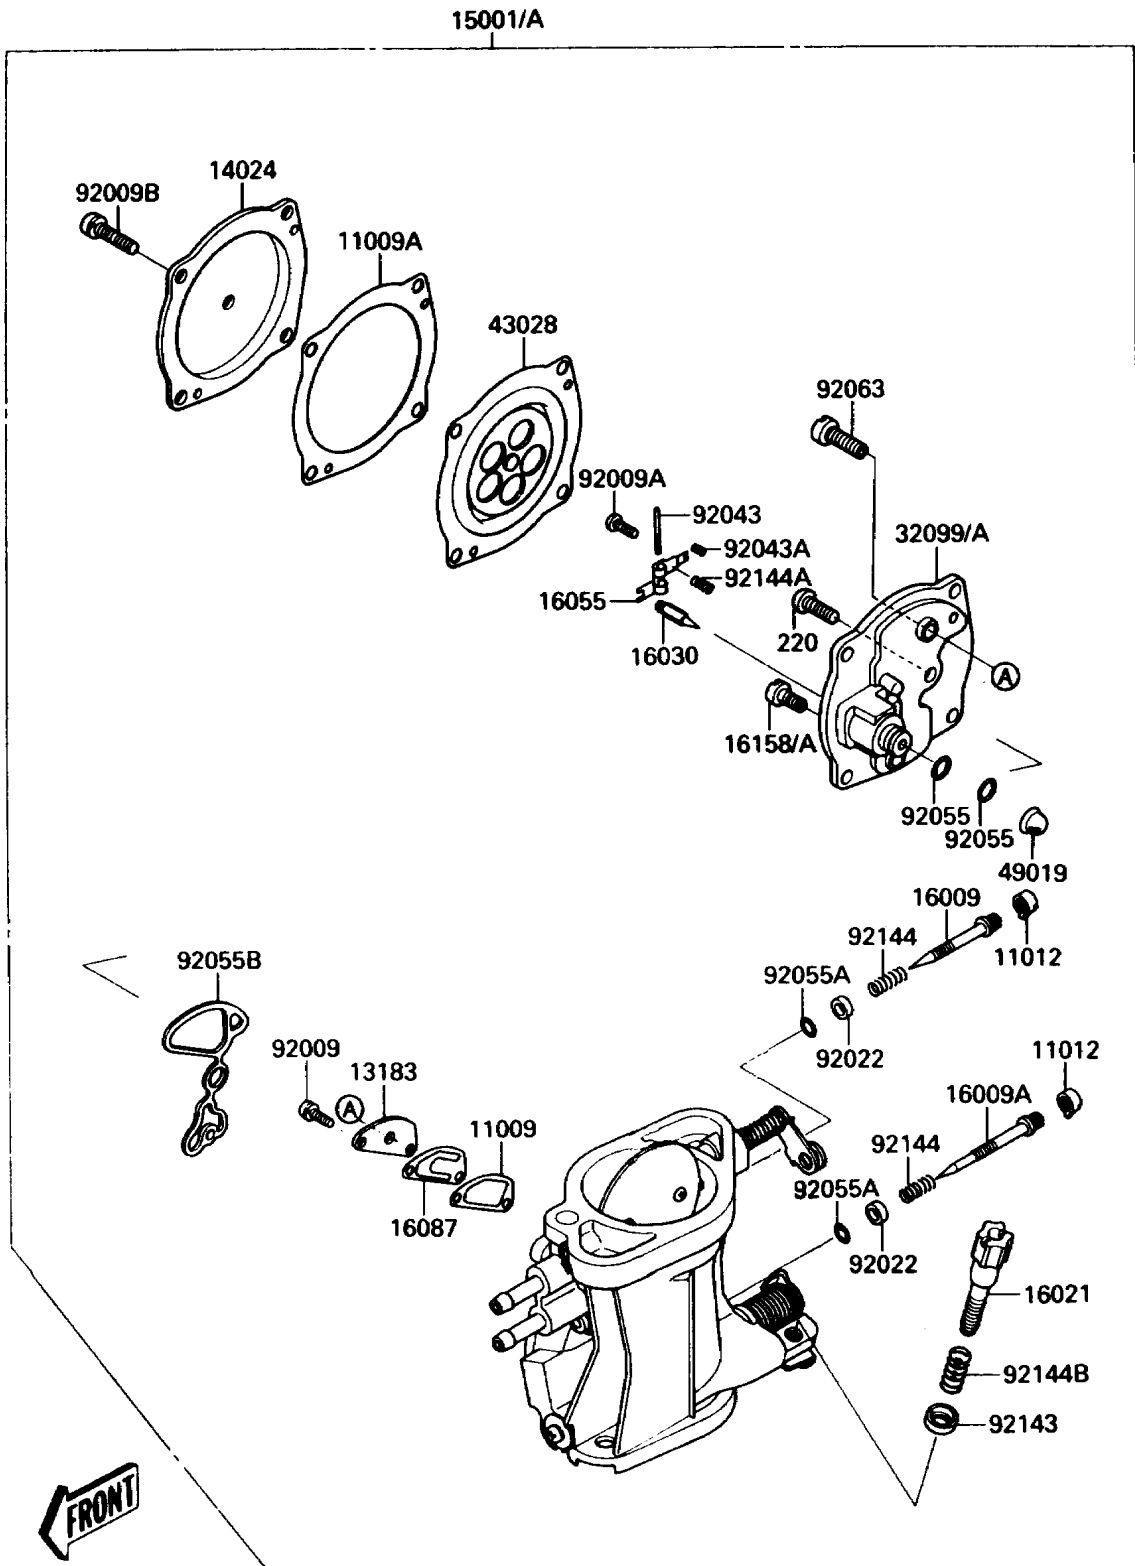

# 1990 Jet Mate PARTS DIAGRAM

Carburetor

(E1611 )

# 1990 Jet Mate PARTS LIST

## Carburetor

ITEM NAME	PART NUMBER	QUANTITY
GASKET,CHOKE VALVE (Ref # 11009)	11009-3729	1
GASKET,DIAPHRAGM (Ref # 11009A)	11009-3730	1
CAP,JET NEEDLE (Ref # 11012)	11012-3727	2
PLATE (Ref # 13183)	13183-3707	1
COVER,CARBURETOR (Ref # 14024)	14024-3765	1
CARBURETOR-ASSY (Ref # 15001A)	15001-3751	1
NEEDLE-JET,HIGH SPEED (Ref # 16009)	16009-3705	1
NEEDLE-JET,LOW SPEED (Ref # 16009A)	16009-3706	1
SCREW-THROTTLE STOP (Ref # 16021)	16021-3702	1
VALVE-FLOAT (Ref # 16030)	16030-3701	1
ARM-FLOAT (Ref # 16055)	16055-3701	1
VALVE-CHECK (Ref # 16087)	16087-3702	1
JET-SLOW,#58 (Ref # 16158A)	16158-3704	1
CASE,CARBURETOR (Ref # 32099A)	32099-3744	1
DIAPHRAGM,CARBURETOR (Ref # 43028)	43028-3704	1
FILTER-FUEL,STRAINER (Ref # 49019)	49019-3707	1
SCREW,3X6 (Ref # 92009)	92009-3710	2
SCREW,3X6 (Ref # 92009A)	92009-3712	1
SCREW,4X16 (Ref # 92009B)	92009-3739	4
WASHER,ADJUST SCREW (Ref # 92022)	92022-3745	2
PIN,FLOAT (Ref # 92043)	92043-1209	1
PIN,THROTTLE STOP SCREW (Ref # 92043A)	92043-3712	1
RING-O (Ref # 92055)	92055-1246	2
RING-O,ADJUST SCREW (Ref # 92055A)	92055-3713	2
RING-O (Ref # 92055B)	92055-3720	1
JET-MAIN,2ND,#125 (Ref # 92063)	92063-1069	1
COLLAR,THROTTLE STOP SCREW (Ref # 92143)	92143-3709	1
SPRING,ADJUST SCREW (Ref # 92144)	92144-3704	2
SPRING,FLOAT VALVE (Ref # 92144A)	92144-3705	1

## Carburetor

ITEM NAME	PART NUMBER	QUANTITY
SPRING,THROTTLE STOP SCREW (Ref # 92144B)	92144-3706	1
SCREW-PAN-CROS (Ref # 220)	220D0408	1