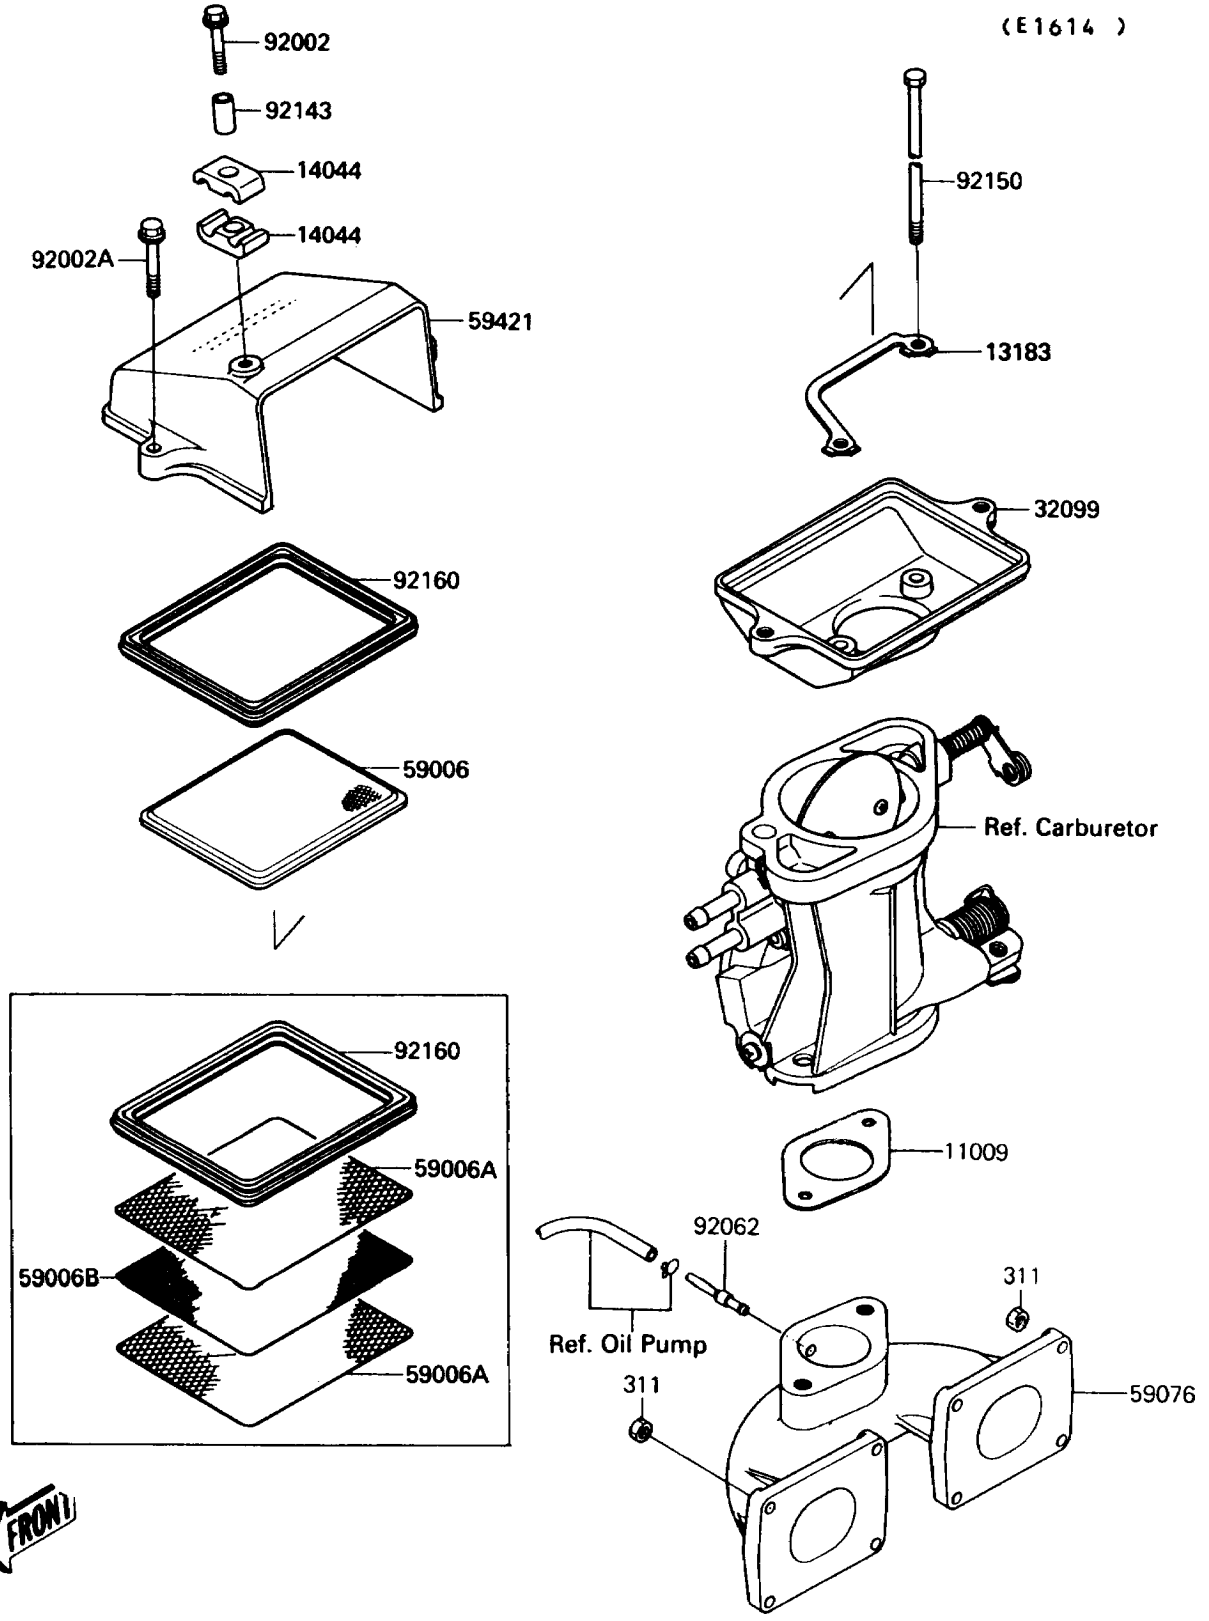

# 1989 Jet Mate PARTS DIAGRAM

Flame Arrester

# 1989 Jet Mate PARTS LIST

## Flame Arrester

ITEM NAME	PART NUMBER	QUANTITY
GASKET,CARBURETOR (Ref # 11009)	11009-3753	1
PLATE (Ref # 13183)	13183-3726	1
HOLDER-CABLE (Ref # 14044)	14044-3707	2
CASE,FLAME ARRESTER (Ref # 32099)	32099-3736	1
ARRESTER-FLAME (Ref # 59006)	59006-3702	1
MANIFOLD-INTAKE (Ref # 59076)	59076-3705	1
COVER-INTAKE (Ref # 59421)	59421-3706	1
BOLT,6X35 (Ref # 92002)	92002-3715	1
BOLT,6X30 (Ref # 92002A)	92002-3726	2
NOZZLE (Ref # 92062)	92062-3703	1
COLLAR,7.5X10.5X24 (Ref # 92143)	92143-3717	1
BOLT,6X113 (Ref # 92150)	92150-3724	2
DAMPER (Ref # 92160)	92160-3704	1
NUT-HEX,6MM (Ref # 311)	311R0600	8