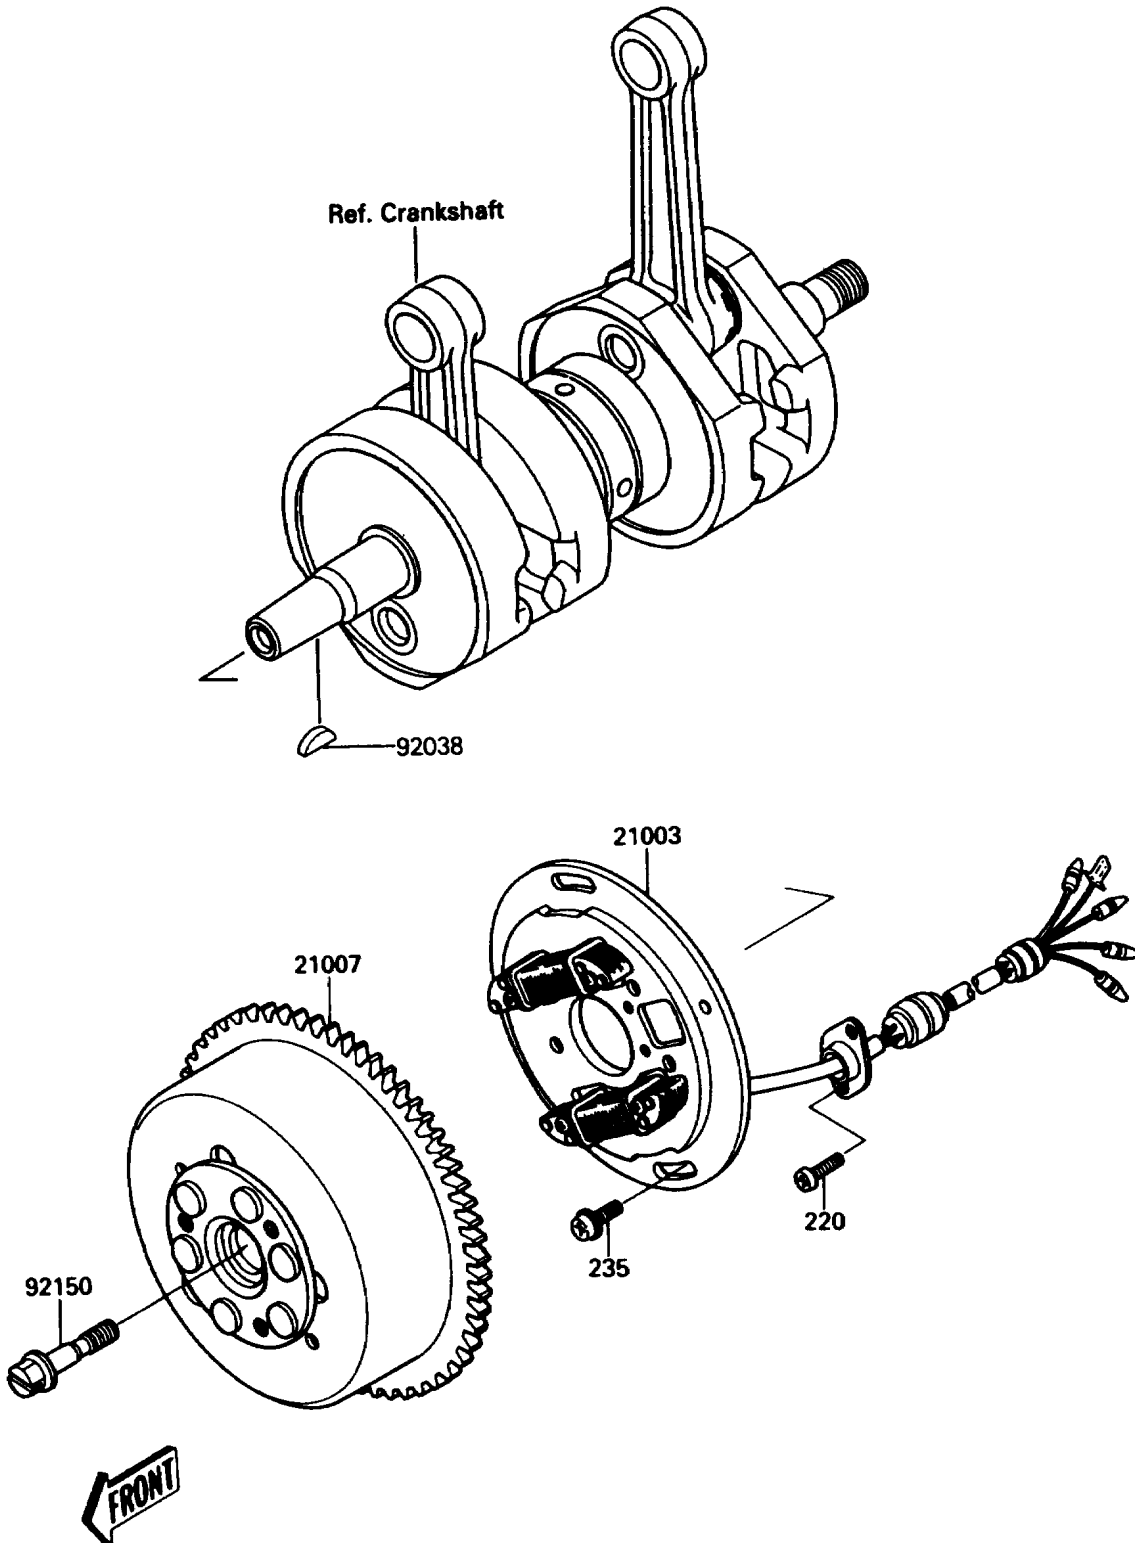

1989 Jet Mate PARTS DIAGRAM

Generator

(E1810)

1989 Jet Mate PARTS LIST

Generator

ITEM NAME	PART NUMBER	QUANTITY
STATOR (Ref # 21003)	21003-3710	1
ROTOR (Ref # 21007)	21007-3704	1
KEY,WOODRUFF (Ref # 92038)	92038-001	1
BOLT,10X38 (Ref # 92150)	92150-3736	1
SCREW-PAN-CROS (Ref # 220)	220B0512	2
SCREW-PAN-WP-CROS (Ref # 235)	235B0616	2