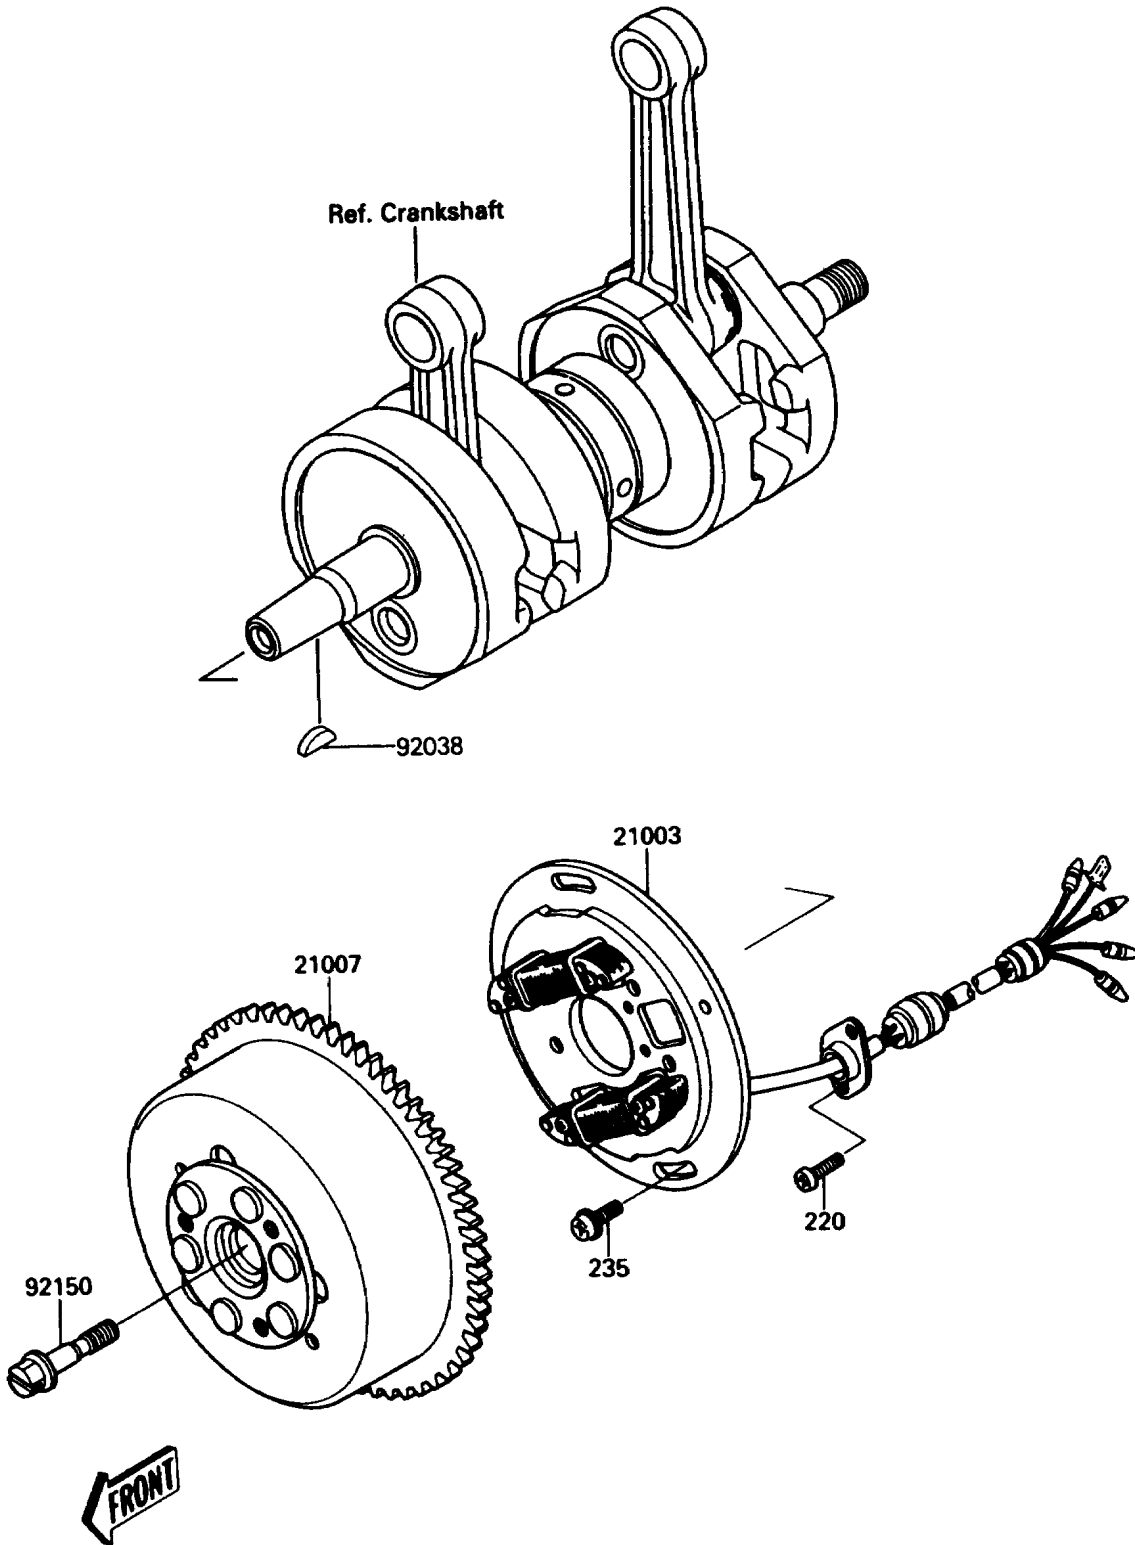

1990 Jet Mate PARTS DIAGRAM

Generator

(E1810)

1990 Jet Mate PARTS LIST

Generator

| ITEM NAME | PART NUMBER | QUANTITY |
|-------------------------------|-------------|----------|
| STATOR (Ref # 21003) | 21003-3710 | 1 |
| ROTOR (Ref # 21007) | 21007-3704 | 1 |
| KEY,WOODRUFF (Ref # 92038) | 92038-001 | 1 |
| BOLT,10X38 (Ref # 92150) | 92150-3736 | 1 |
| SCREW-PAN-CROS (Ref # 220) | 220B0512 | 2 |
| SCREW-PAN-WP-CROS (Ref # 235) | 235B0616 | 2 |