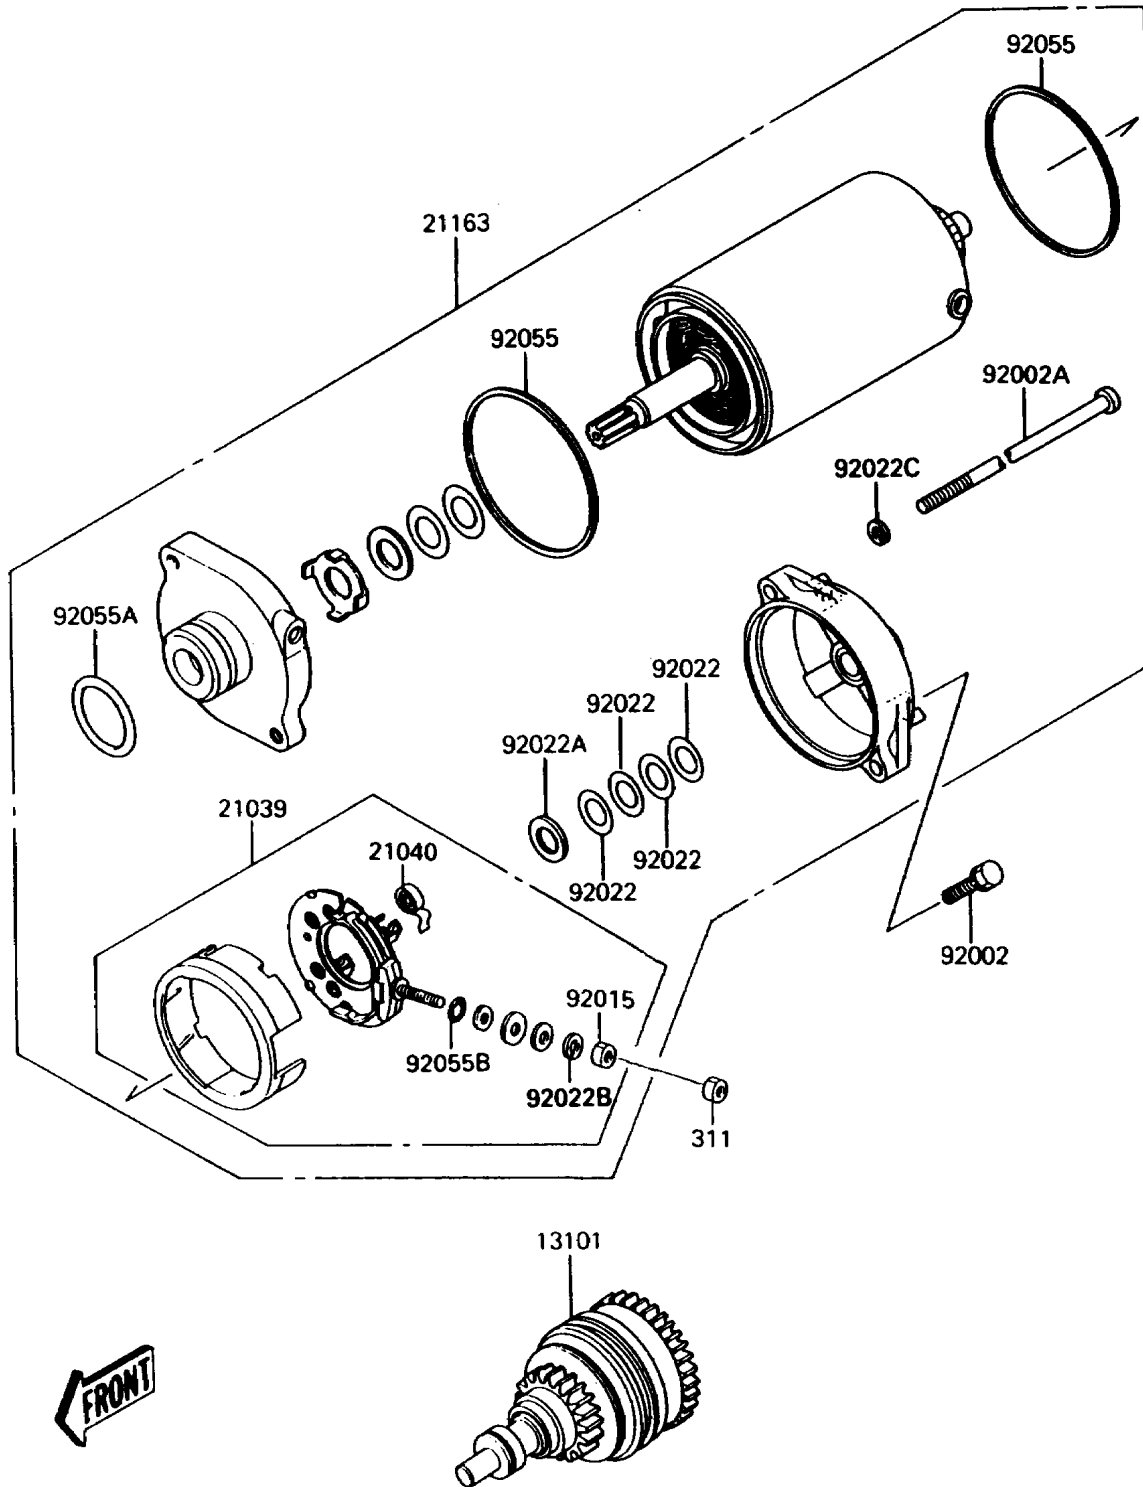

1990 Jet Mate PARTS DIAGRAM

Starter Motor

(E1840)

1990 Jet Mate PARTS LIST

Starter Motor

ITEM NAME	PART NUMBER	QUANTITY
GEAR-ASSY (Ref # 13101)	13101-3701	1
BRUSH,CARBON (Ref # 21039)	21039-3702	1
SPRING-BRUSH (Ref # 21040)	21040-1003	4
STARTER-ELECTRIC (Ref # 21163)	21163-3702	1
BOLT,6X25 (Ref # 92002)	92002-3714	2
BOLT (Ref # 92002A)	92002-3744	2
NUT,6MM (Ref # 92015)	92015-3710	1
WASHER,9.1X18X0.2 (Ref # 92022)	21025-011	4
WASHER,9.1X18X0.8 (Ref # 92022A)	92022-1132	1
WASHER,6MM (Ref # 92022B)	92022-3711	1
WASHER,SPRING,5MM (Ref # 92022C)	92022-3712	2
RING-O,64MM (Ref # 92055)	92055-1086	2
RING-O (Ref # 92055A)	92055-1276	1
RING-O,4.5X2.0 (Ref # 92055B)	92055-1370	1
NUT-HEX,6MM (Ref # 311)	311R0600	1