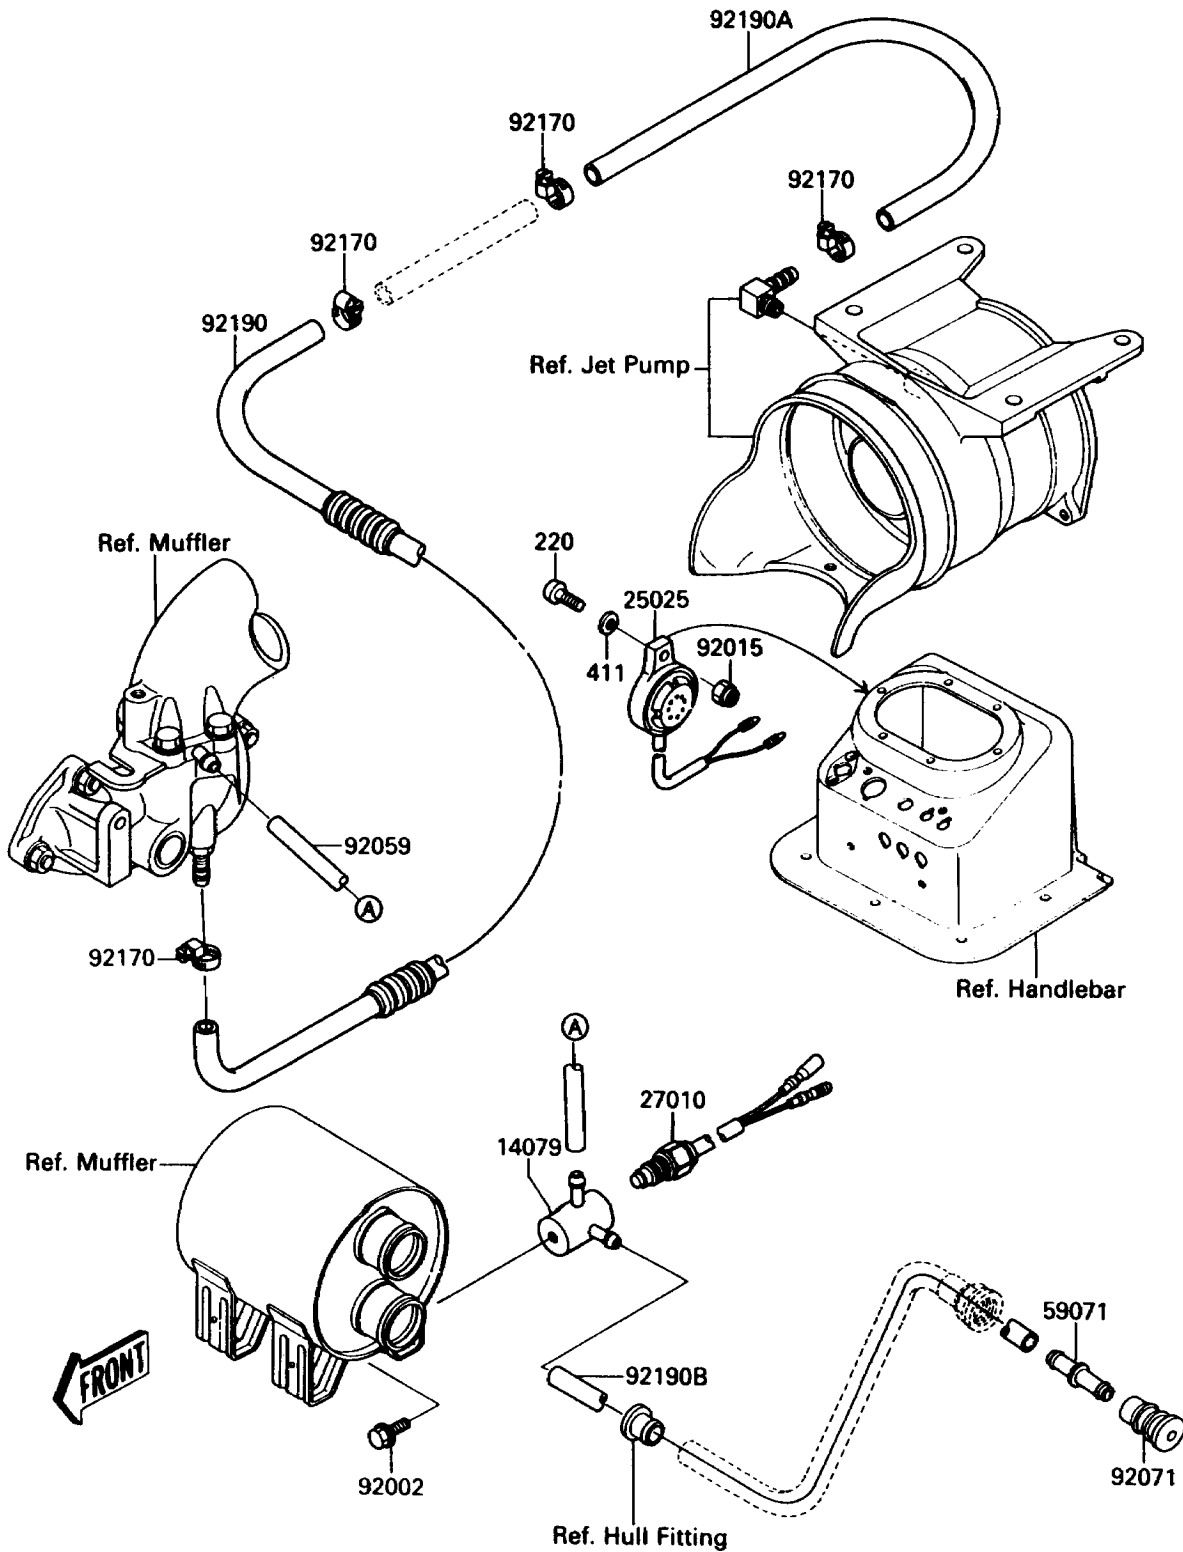

1990 Jet Mate PARTS DIAGRAM

Cooling

(E3035)

1990 Jet Mate PARTS LIST

Cooling

ITEM NAME	PART NUMBER	QUANTITY
HOLDER-ASSY (Ref # 14079)	14079-3705	1
WARNER (Ref # 25025)	25025-3702	1
SWITCH,WATER SENSOR (Ref # 27010)	27010-3719	1
JOINT (Ref # 59071)	59071-3717	1
BOLT,6X12 (Ref # 92002)	92002-3763	1
NUT (Ref # 92015)	92015-3798	1
TUBE,5.8X10.8X360 (Ref # 92059)	92059-3743	1
GROMMET (Ref # 92071)	92071-3769	1
CLAMP (Ref # 92170)	92170-3720	4
TUBE (Ref # 92190)	92190-3701	1
TUBE (Ref # 92190A)	92190-3703	1
TUBE,5.8X10.8X730 (Ref # 92190B)	92190-3706	1
SCREW-PAN-CROS,5X25 (Ref # 220)	220R0525	1
WASHER-PLAIN,5MM (Ref # 411)	411S0500	2