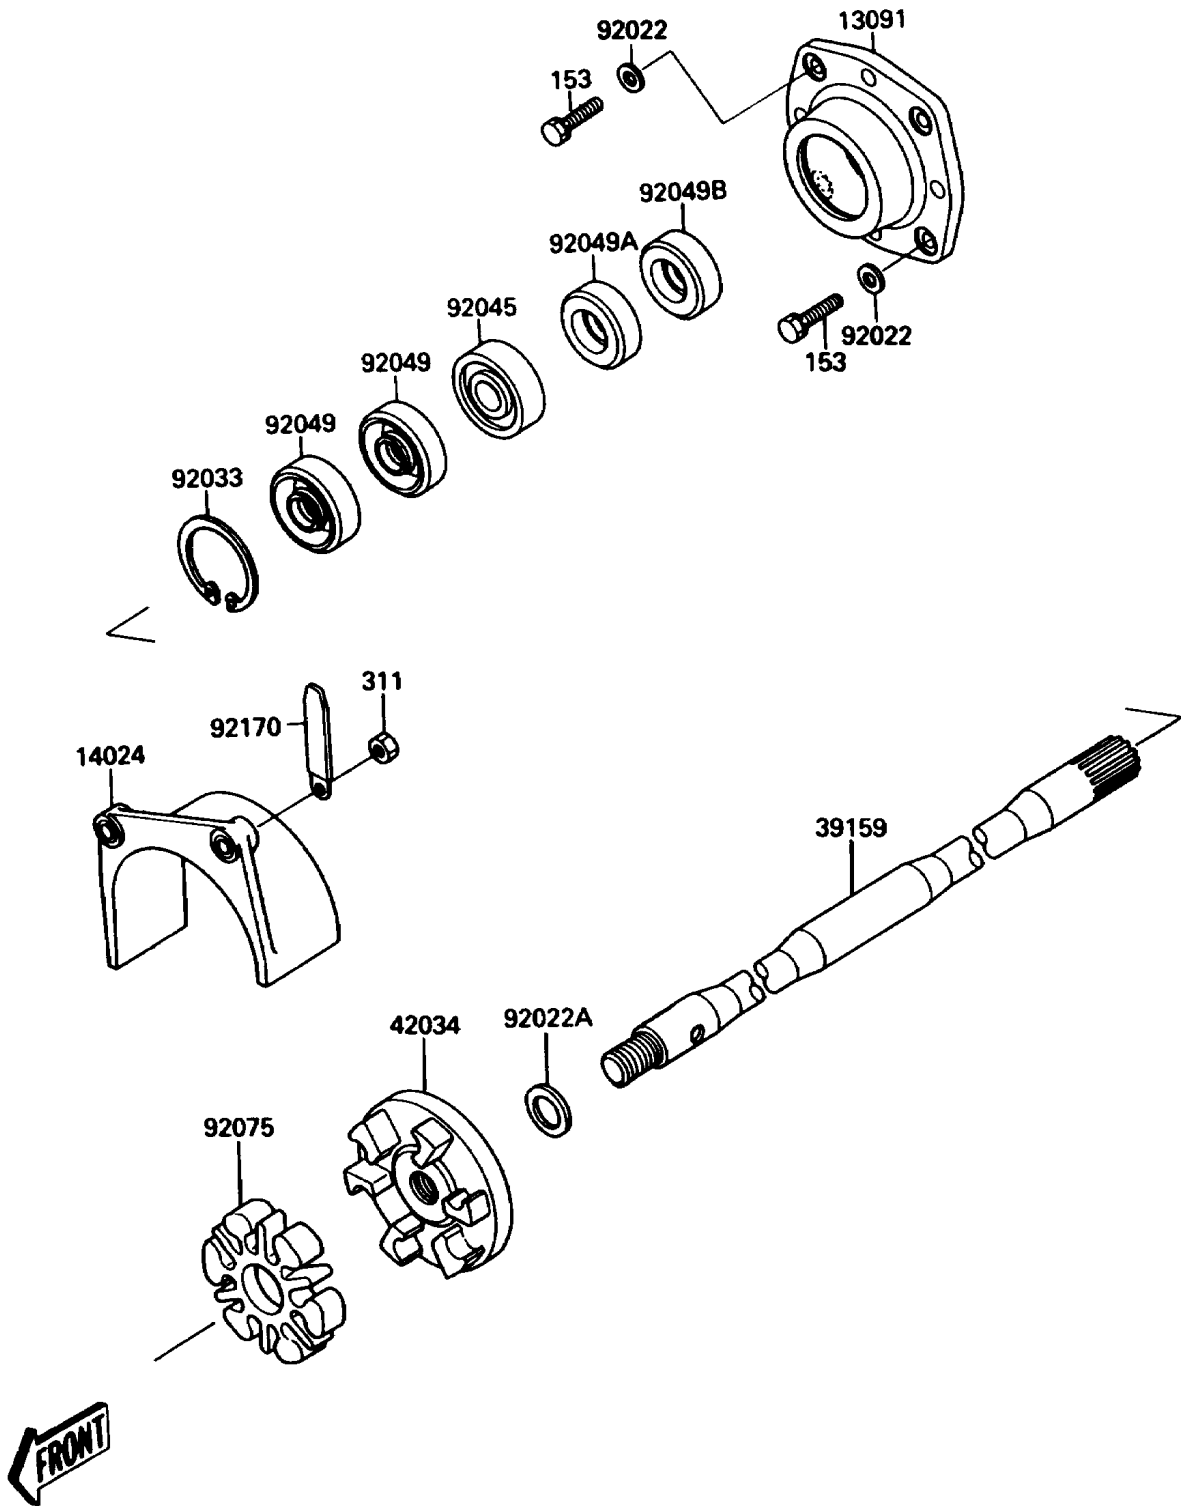

# 1989 Jet Mate PARTS DIAGRAM

Drive Shaft

(E3134 )

## 1989 Jet Mate PARTS LIST

### Drive Shaft

ITEM NAME	PART NUMBER	QUANTITY
HOLDER (Ref # 13091)	13091-3730	1
COVER,COUPLING (Ref # 14024)	14024-3728	1
SHAFT-DRIVE (Ref # 39159)	39159-3703	1
COUPLING (Ref # 42034)	42034-3705	1
WASHER,8.2X18X1.5 (Ref # 92022)	92022-1964	4
WASHER,18X26X2.0 (Ref # 92022A)	92022-3728	1
RING-SNAP,42MM (Ref # 92033)	92033-3713	1
BEARING-BALL,60042RD (Ref # 92045)	92045-3705	1
SEAL-OIL,S620426 (Ref # 92049)	92049-3707	2
SEAL-OIL,SCY20368 (Ref # 92049A)	92050-502	1
SEAL-OIL,SC20367 (Ref # 92049B)	92050-503	1
DAMPER,COUPLING (Ref # 92075)	92075-520	1
CLAMP (Ref # 92170)	92170-3705	2
BOLT-WS-SMALL (Ref # 153)	153R0825	4
NUT-HEX,6MM (Ref # 311)	311R0600	2