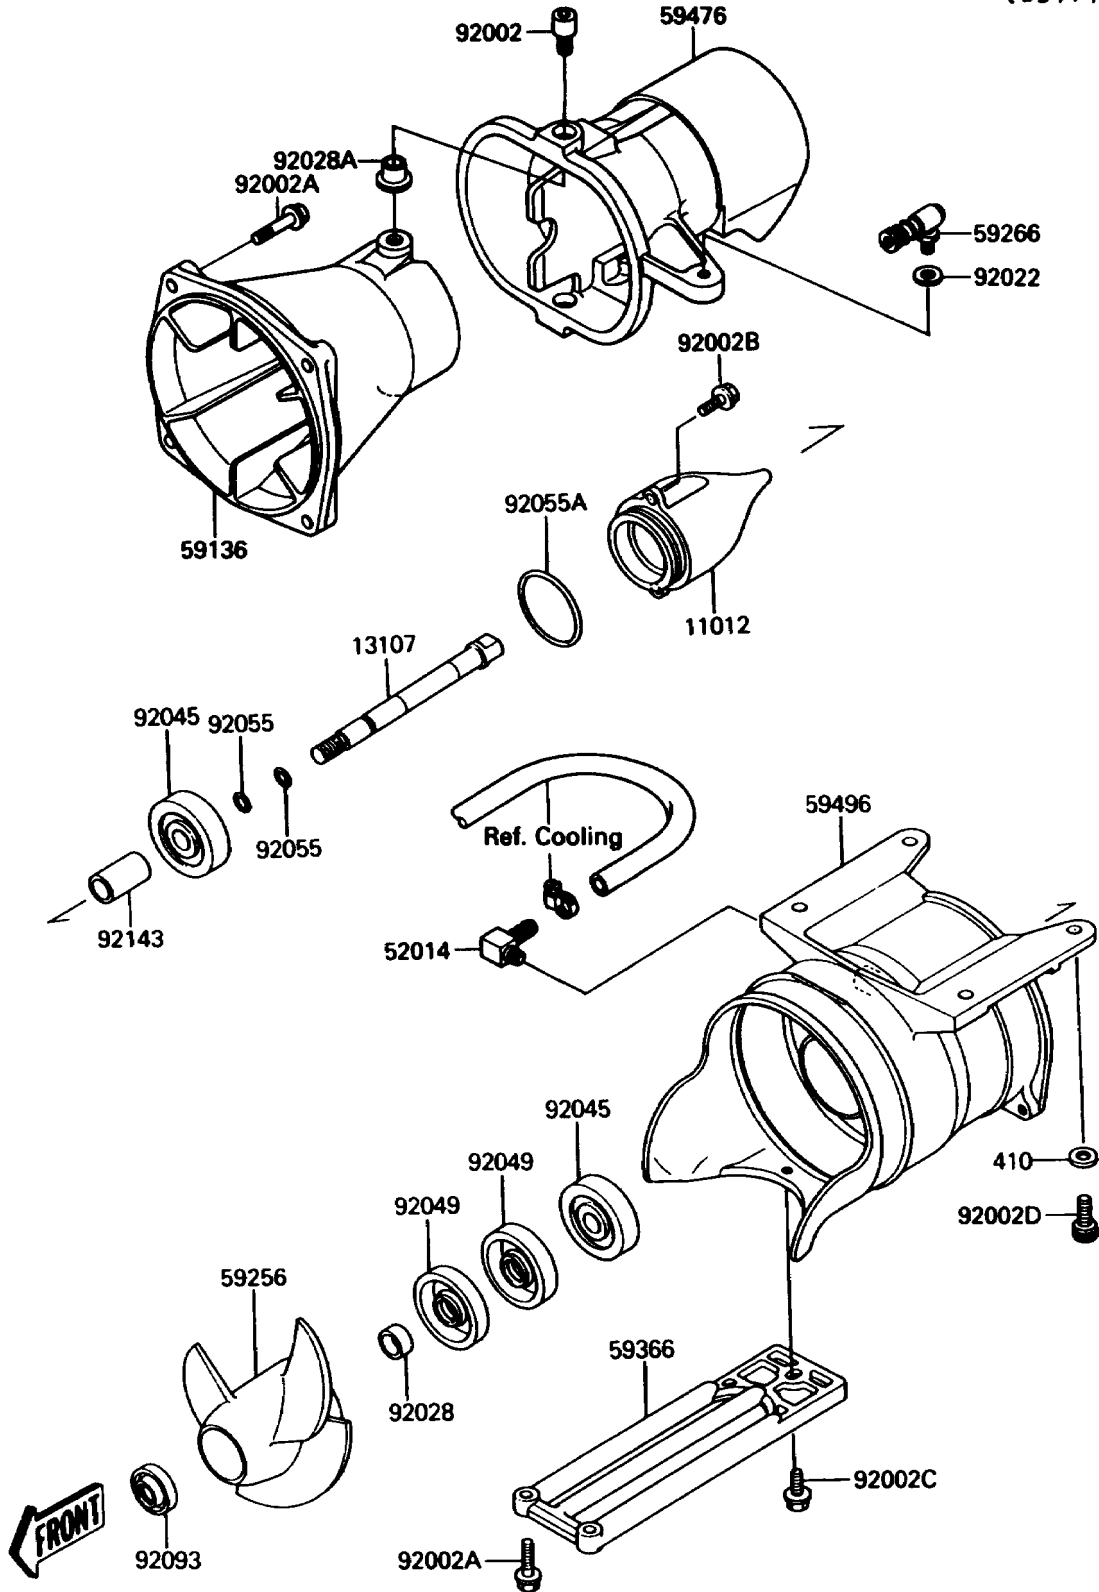

1989 Jet Mate PARTS DIAGRAM

Jet Pump

(E3191)

1989 Jet Mate PARTS LIST

Jet Pump

ITEM NAME	PART NUMBER	QUANTITY
CAP,JET PUMP (Ref # 11012)	11012-3712	1
SHAFT,JET PUMP (Ref # 13107)	13107-3708	1
ELBOW (Ref # 52014)	52014-3002	1
NOZZLE-PUMP (Ref # 59136)	59136-3709	1
IMPELLER (Ref # 59256)	59256-3714	1
JOINT-BALL (Ref # 59266)	59266-3701	1
GRATE (Ref # 59366)	59366-3702	1
NOZZLE-STRG (Ref # 59476)	59476-3710	1
VANE-GUIDE (Ref # 59496)	59496-3701	1
BOLT,SOCKET,6X11 (Ref # 92002)	92001-3701	2
BOLT,6X25 (Ref # 92002A)	92002-3714	6
BOLT,6X16 (Ref # 92002B)	92002-3728	2
BOLT,6X12 (Ref # 92002C)	92002-3763	1
BOLT,SOCKET,8X20 (Ref # 92002D)	92002-3771	4
WASHER (Ref # 92022)	92022-567	1
BUSHING,17X25X15 (Ref # 92028)	92028-3717	1
BUSHING (Ref # 92028A)	92028-3740	2
BEARING-BALL,#63032RD (Ref # 92045)	92045-3706	2
SEAL-OIL,TCV-25476 (Ref # 92049)	92049-3711	2
RING-O,13X1.9 (Ref # 92055)	92055-1021	2
RING-O (Ref # 92055A)	92055-3706	1
SEAL (Ref # 92093)	92093-3702	1
COLLAR,17.4X25.4X53 (Ref # 92143)	92143-3708	1
WASHER-PLAIN-SMALL,8MM (Ref # 410)	410S0800	4