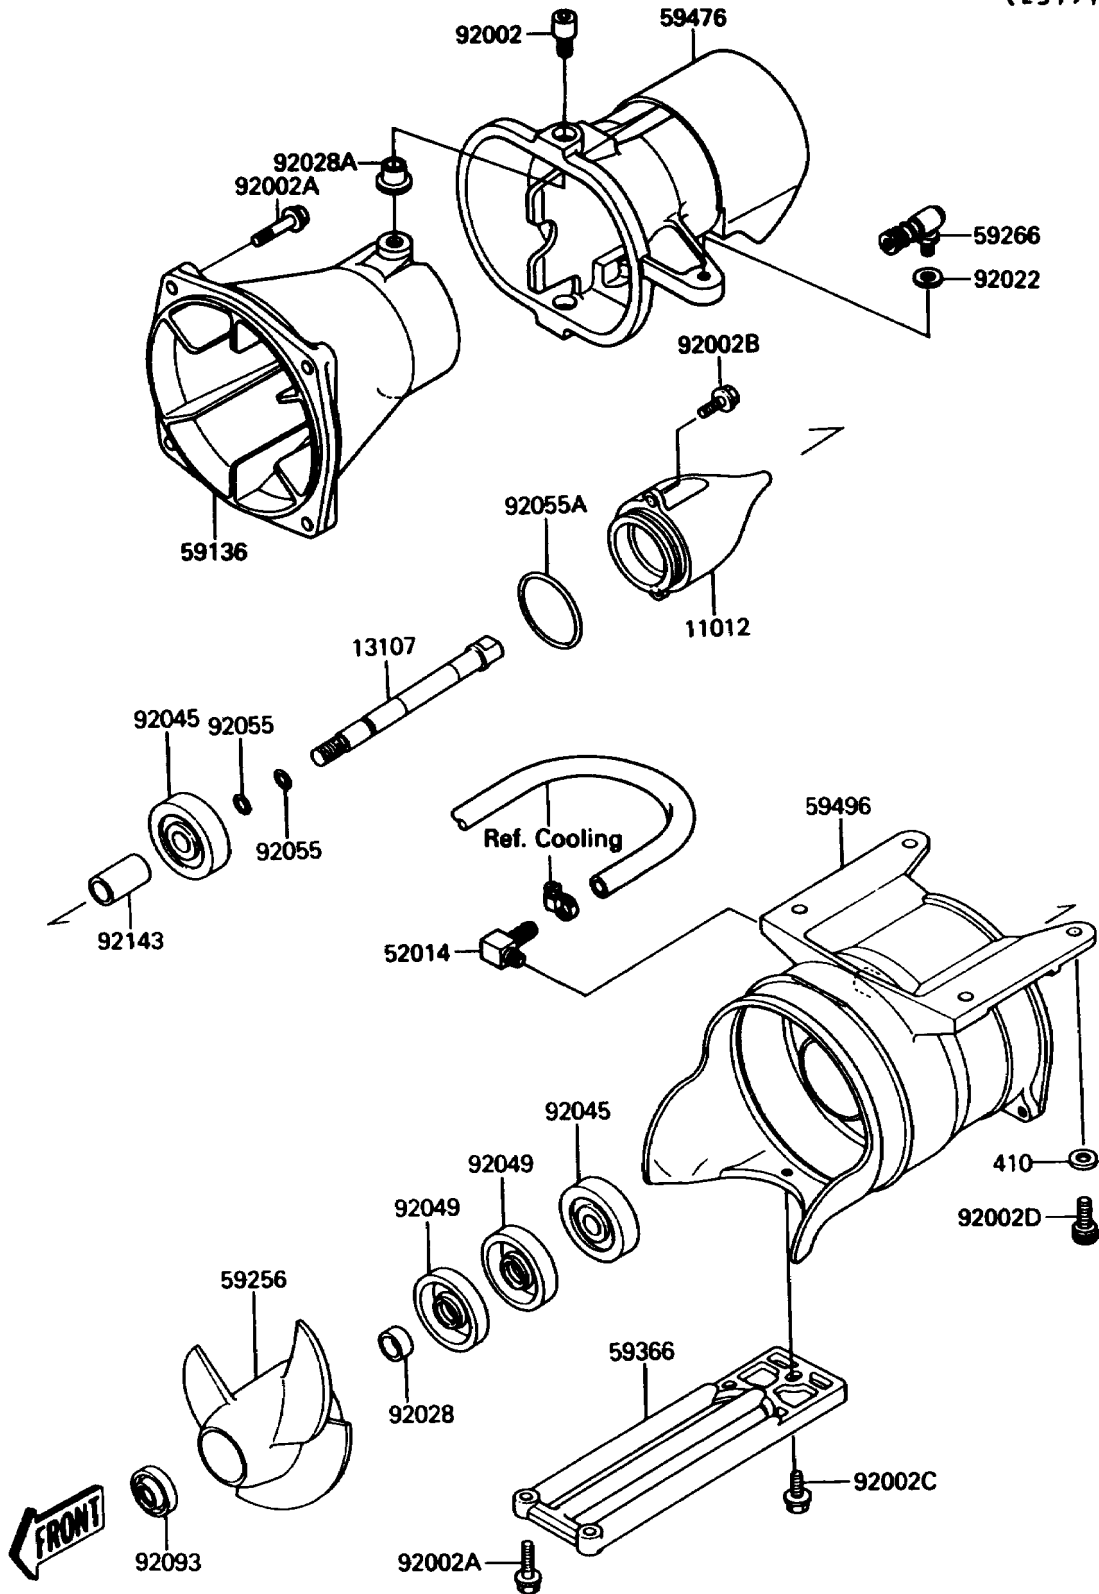

1990 Jet Mate PARTS DIAGRAM

Jet Pump

(E3191)

1990 Jet Mate PARTS LIST

Jet Pump

ITEM NAME	PART NUMBER	QUANTITY
CAP,JET PUMP (Ref # 11012)	11012-3712	1
SHAFT,JET PUMP (Ref # 13107)	13107-3708	1
ELBOW (Ref # 52014)	52014-3002	1
NOZZLE-PUMP (Ref # 59136)	59136-3709	1
IMPELLER (Ref # 59256)	59256-3714	1
JOINT-BALL (Ref # 59266)	59266-3701	1
GRATE (Ref # 59366)	59366-3702	1
NOZZLE-STRG (Ref # 59476)	59476-3710	1
VANE-GUIDE (Ref # 59496)	59496-3701	1
BOLT,SOCKET,6X11 (Ref # 92002)	92001-3701	2
BOLT,6X25 (Ref # 92002A)	92002-3714	6
BOLT,6X16 (Ref # 92002B)	92002-3728	2
BOLT,6X12 (Ref # 92002C)	92002-3763	1
BOLT,SOCKET,8X20 (Ref # 92002D)	92002-3771	4
WASHER (Ref # 92022)	92022-567	1
BUSHING,17X25X15 (Ref # 92028)	92028-3717	1
BUSHING (Ref # 92028A)	92028-3740	2
BEARING-BALL,#63032RD (Ref # 92045)	92045-3706	2
SEAL-OIL,TCV-25476 (Ref # 92049)	92049-3711	2
RING-O,13X1.9 (Ref # 92055)	92055-1021	2
RING-O (Ref # 92055A)	92055-3706	1
SEAL (Ref # 92093)	92093-3702	1
COLLAR,17.4X25.4X53 (Ref # 92143)	92143-3708	1
WASHER-PLAIN-SMALL,8MM (Ref # 410)	410S0800	4