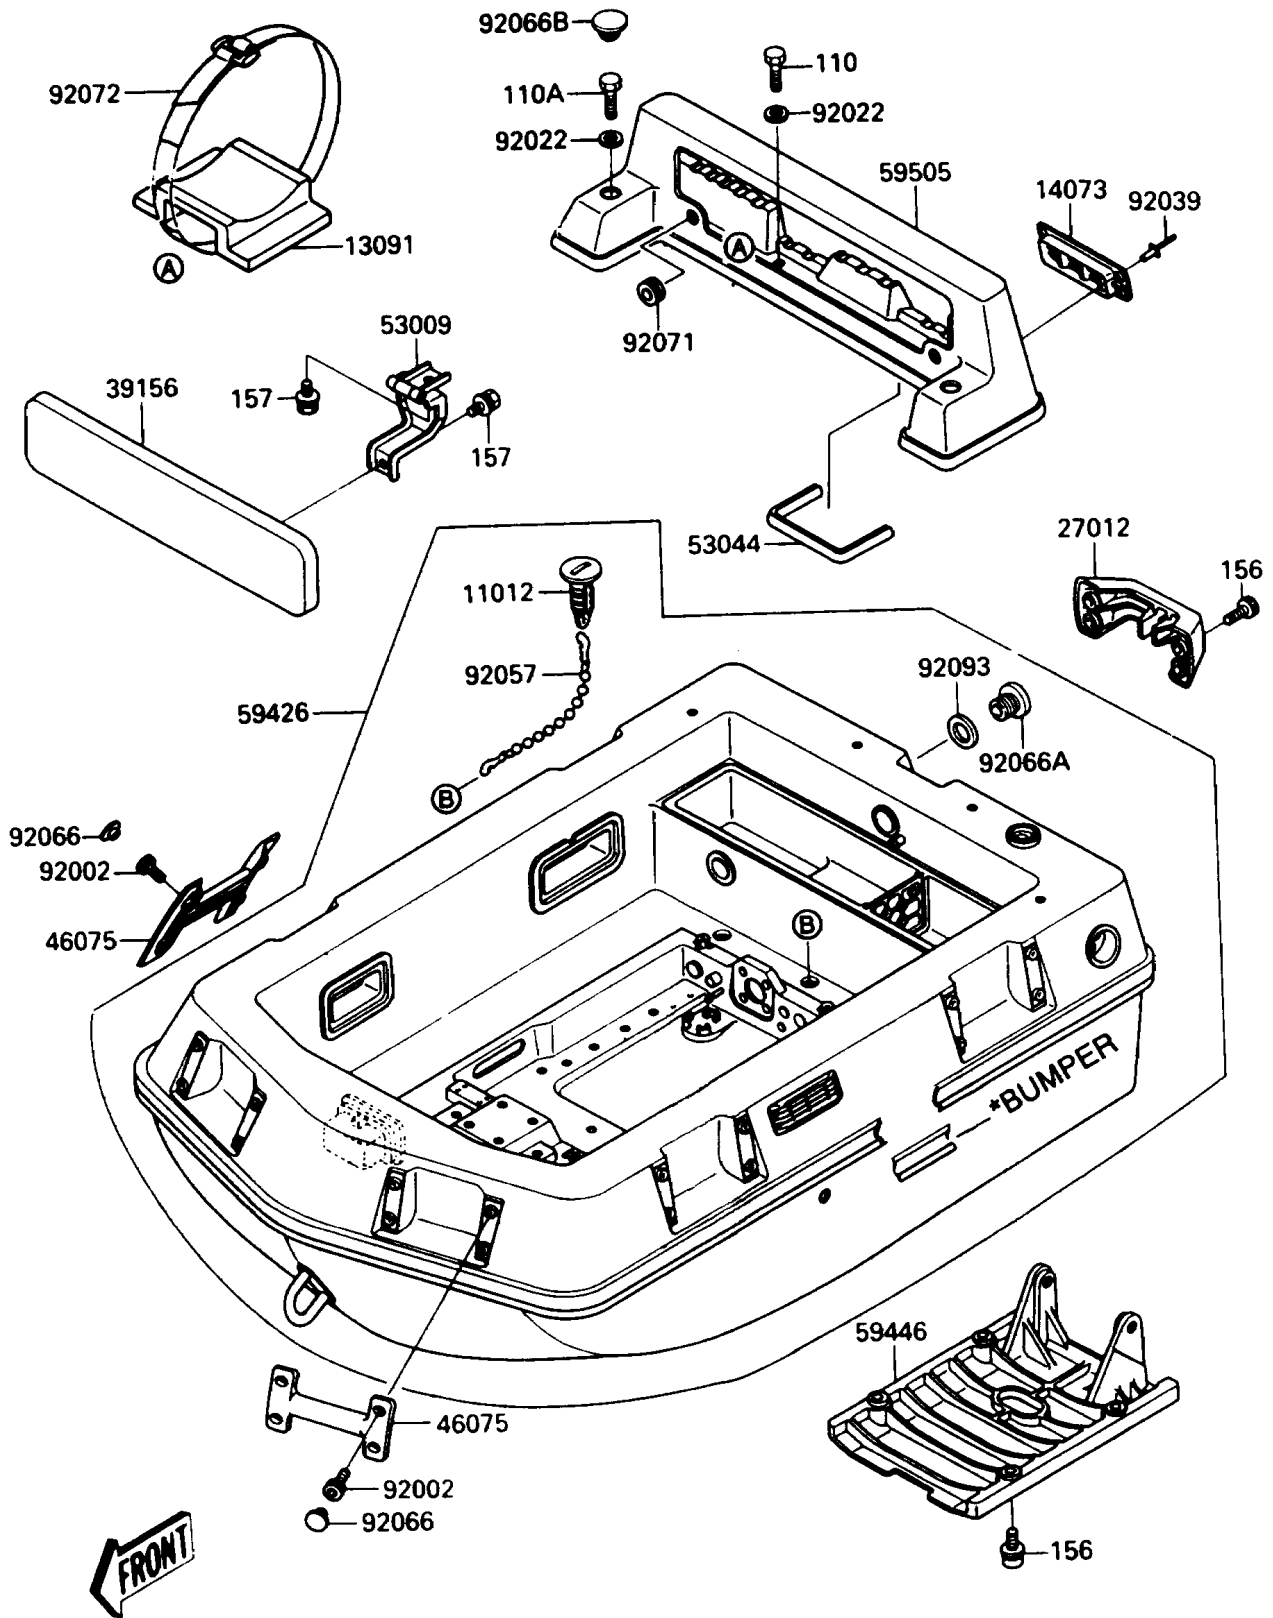

1990 Jet Mate PARTS DIAGRAM

Hull

1990 Jet Mate PARTS LIST

Hull

| ITEM NAME | PART NUMBER | QUANTITY |
|--------------------------------------|---------------|----------|
| CAP (Ref # 11012) | 11012-3740 | 2 |
| HOLDER (Ref # 13091) | 13091-3750 | 2 |
| DUCT,VENT,P.WHITE (Ref # 14073) | 14073-3710-F1 | 2 |
| HOOK,SKI (Ref # 27012) | 27012-3743 | 2 |
| PAD,BACKREST,RED (Ref # 39156) | 39156-3730-MX | 1 |
| GRIP,P.WHITE (Ref # 46075) | 46075-3715-F1 | 6 |
| HINGE,BACKREST (Ref # 53009) | 53009-3709 | 2 |
| TRIM (Ref # 53044) | 53044-1112 | 1 |
| HULL-COMP,P.WHITE (Ref # 59426) | 59426-3760-BP | 1 |
| COVER-JET PUMP (Ref # 59446) | 59446-3710 | 1 |
| BACKREST,P.WHITE (Ref # 59505) | 59505-3703-F1 | 1 |
| BOLT,SOCKET,8X20 (Ref # 92002) | 92002-3771 | 24 |
| WASHER,6.5X20X1.5 (Ref # 92022) | 92022-3710 | 4 |
| RIVET (Ref # 92039) | 92039-3739 | 8 |
| CHAIN,COVER,L=250 (Ref # 92057) | 92057-3701 | 1 |
| PLUG,P.WHITE (Ref # 92066) | 92066-3715-6F | 24 |
| PLUG,RR,DRAIN (Ref # 92066A) | 92066-3725 | 1 |
| PLUG,BACKREST,P.WHITE (Ref # 92066B) | 92066-3726-6F | 2 |
| GROMMET (Ref # 92071) | 92071-056 | 2 |
| BAND (Ref # 92072) | 92072-3739 | 2 |
| SEAL (Ref # 92093) | 92093-3720 | 1 |
| BOLT,6X20 (Ref # 110) | 110R0620 | 2 |
| BOLT,6X25 (Ref # 110A) | 110R0625 | 2 |
| BOLT-WP,6X22 (Ref # 156) | 156R0622 | 12 |
| BOLT-WSP,6X12 (Ref # 157) | 157R0612 | 4 |