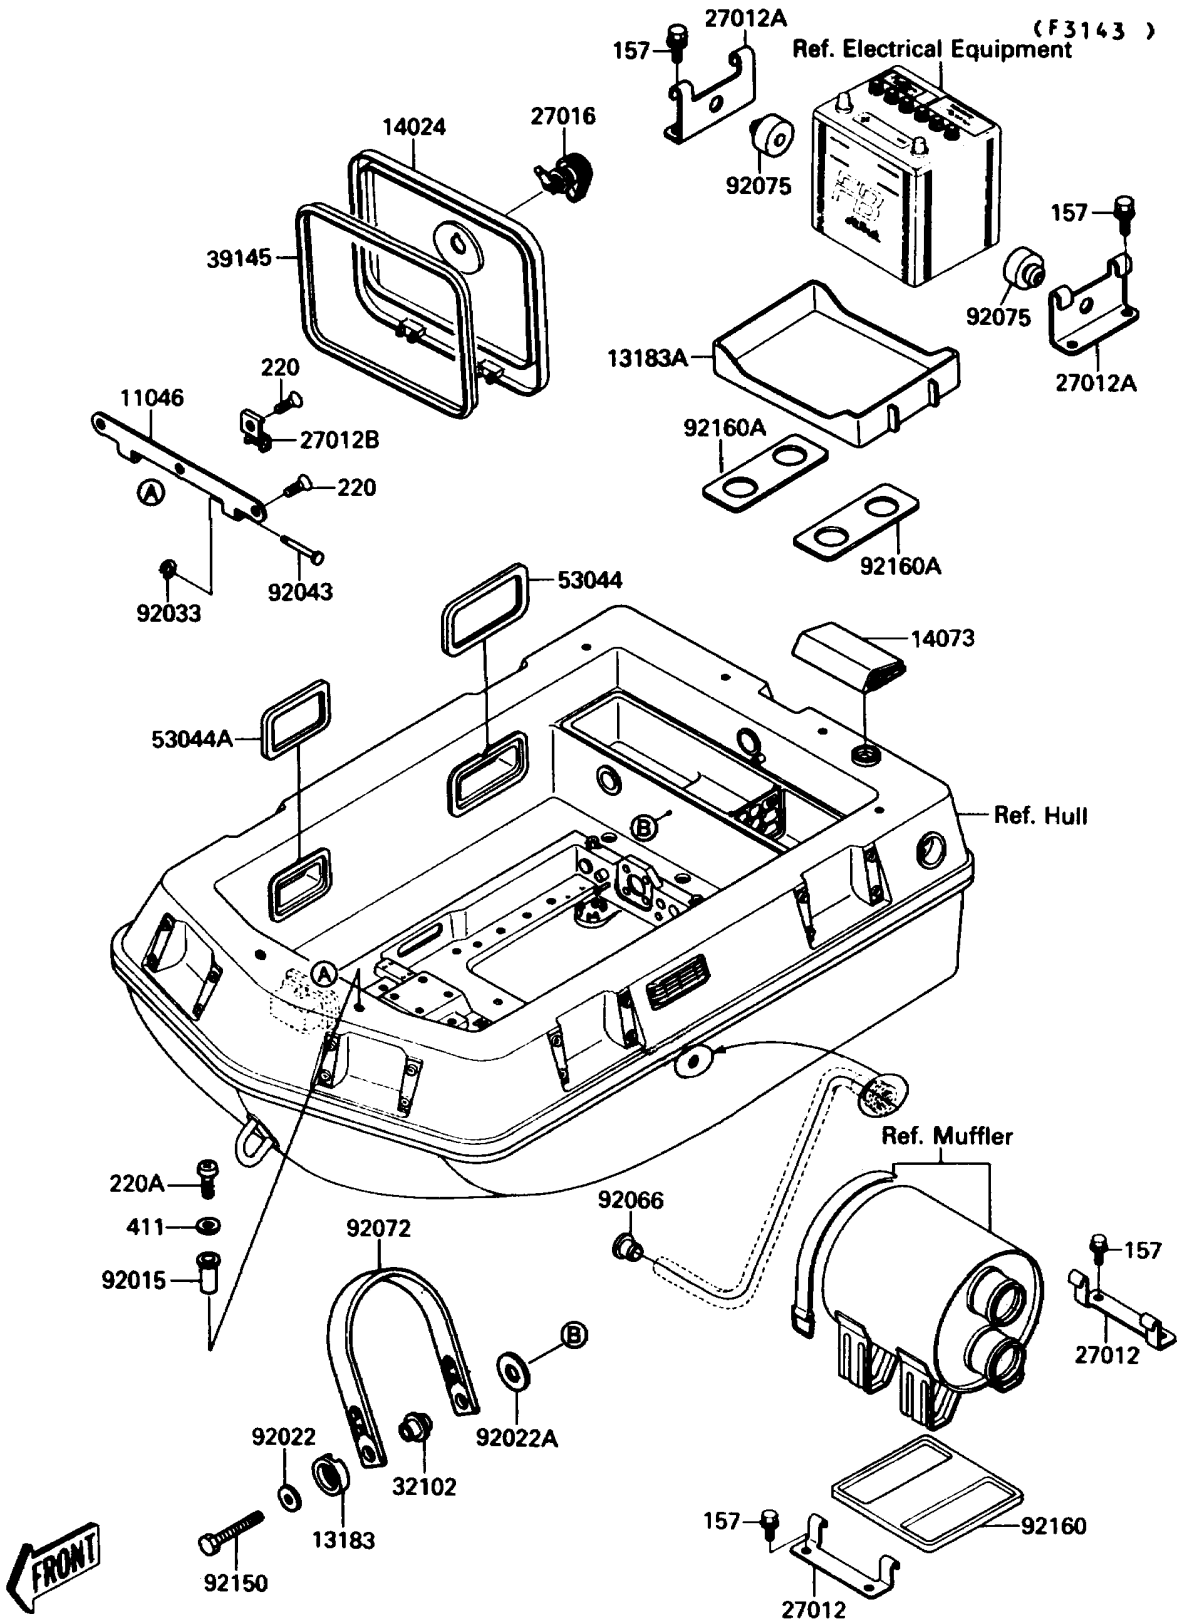

1990 Jet Mate PARTS DIAGRAM

Hull Fittings

1990 Jet Mate PARTS LIST

Hull Fittings

ITEM NAME	PART NUMBER	QUANTITY
BRACKET,STRAGE (Ref # 11046)	11046-3768	1
PLATE (Ref # 13183)	13169-3714	1
PLATE,BATTERY (Ref # 13183A)	13183-3751	1
COVER,FRONT STORAGE,P.WHITE (Ref # 14024)	14024-3742-6F	1
DUCT,BLOWER (Ref # 14073)	14073-3719	1
HOOK,WATER MUFFLER (Ref # 27012)	27012-3728	2
HOOK,BATTERY (Ref # 27012A)	27012-3736	2
HOOK,STRAGE LOCK (Ref # 27012B)	27012-3747	1
LOCK-ASSY,STRAGE (Ref # 27016)	27016-3711	1
PIPE (Ref # 32102)	32102-3704	1
TRIM-SEAL (Ref # 39145)	39145-3724	1
TRIM,REAR SIDE (Ref # 53044)	53044-3705	2
TRIM,FRONT SIDE (Ref # 53044A)	53044-3706	2
NUT,6MM (Ref # 92015)	92015-3792	2
WASHER,6.5X20X1.5 (Ref # 92022)	92022-3710	1
WASHER,15X34X2.0 (Ref # 92022A)	92022-3738	1
RING-SNAP,2MM (Ref # 92033)	92033-3711	2
PIN,3X31 (Ref # 92043)	92043-3724	2
PLUG,PROTECTOR (Ref # 92066)	92066-3722	1
BAND,SEAT (Ref # 92072)	92072-3737	1
DAMPER (Ref # 92075)	92075-1737	2
BOLT,6X30 (Ref # 92150)	92150-3766	1
DAMPER,WATER MUFFLER (Ref # 92160)	92160-3705	1
DAMPER (Ref # 92160A)	92160-3722	2
BOLT-WSP,6X16 (Ref # 157)	157R0616	8
SCREW-PAN-CROS,6X14 (Ref # 220)	220R0614	4
SCREW-PAN-CROS,6X16 (Ref # 220A)	220R0616	2
WASHER-PLAIN,6MM (Ref # 411)	411S0600	2