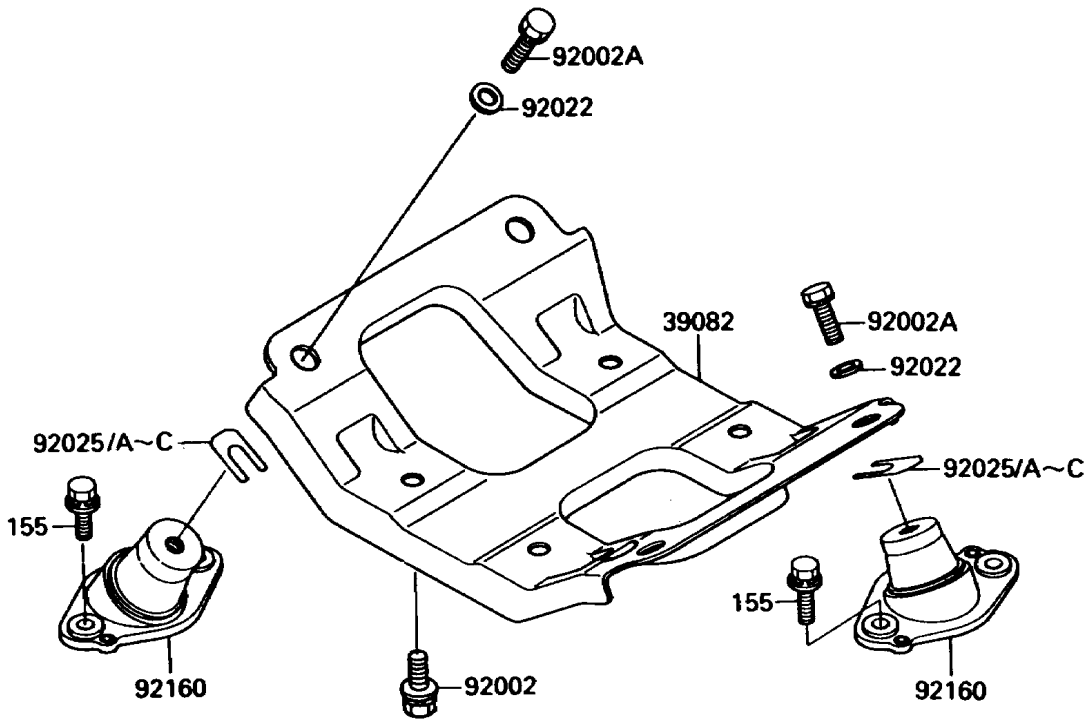

1989 Jet Mate PARTS DIAGRAM

Engine Mount

(F3144)

1989 Jet Mate PARTS LIST

Engine Mount

ITEM NAME	PART NUMBER	QUANTITY
MOUNT-ENGINE (Ref # 39082)	39082-3705	1
BOLT,10X25 (Ref # 92002)	92002-3765	4
BOLT,10X25 (Ref # 92002A)	92002-3770	4
WASHER,32X10.5X4 (Ref # 92022)	92022-3023	4
SHIM,T=0.3MM (Ref # 92025)	92025-3705	AR
SHIM,T=0.5MM (Ref # 92025A)	92025-3706	AR
SHIM,T=1.0MM (Ref # 92025B)	92025-3707	AR
SHIM,T=1.5MM (Ref # 92025C)	92025-3708	AR
DAMPER,ENGINE MOUNT (Ref # 92160)	92160-3708	4
BOLT-WSP-SMALL,8X20 (Ref # 155)	155R0820	8