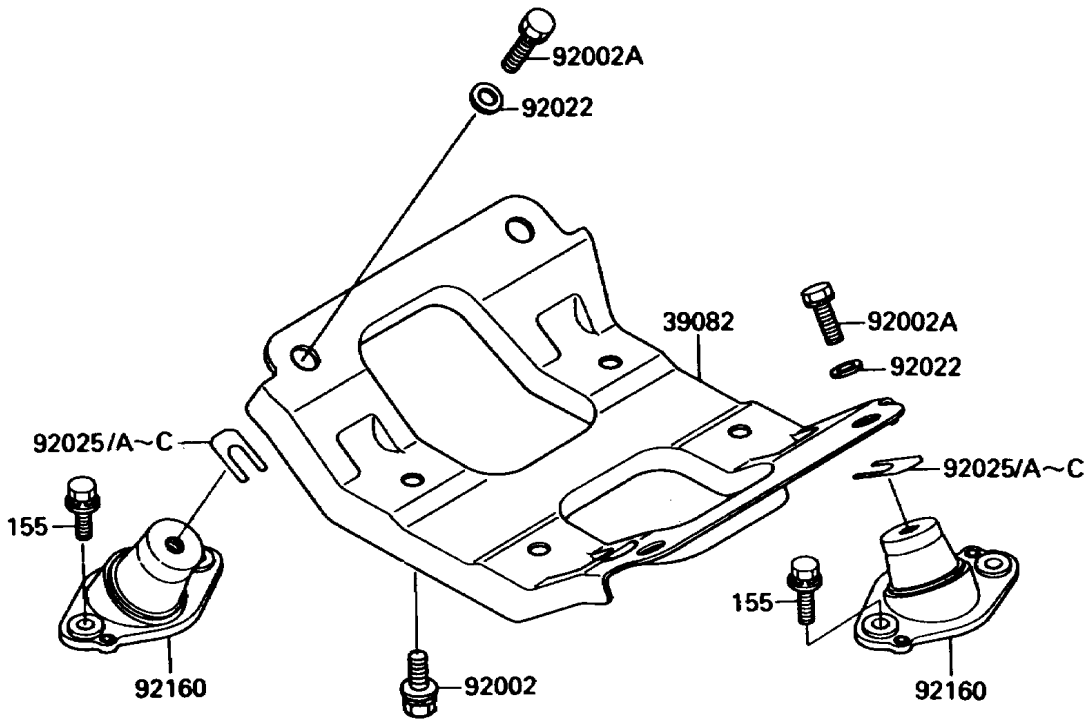

1990 Jet Mate PARTS DIAGRAM

Engine Mount

(F3144)

1990 Jet Mate PARTS LIST

Engine Mount

ITEM NAME	PART NUMBER	QUANTITY
MOUNT-ENGINE (Ref # 39082)	39082-3705	1
BOLT,10X25 (Ref # 92002)	92002-3765	4
BOLT,10X25 (Ref # 92002A)	92002-3770	4
WASHER,32X10.5X4 (Ref # 92022)	92022-3023	4
SHIM,T=0.3MM (Ref # 92025)	92025-3705	AR
SHIM,T=0.5MM (Ref # 92025A)	92025-3706	AR
SHIM,T=1.0MM (Ref # 92025B)	92025-3707	AR
SHIM,T=1.5MM (Ref # 92025C)	92025-3708	AR
DAMPER,ENGINE MOUNT (Ref # 92160)	92160-3708	4
BOLT-WSP-SMALL,8X20 (Ref # 155)	155R0820	8