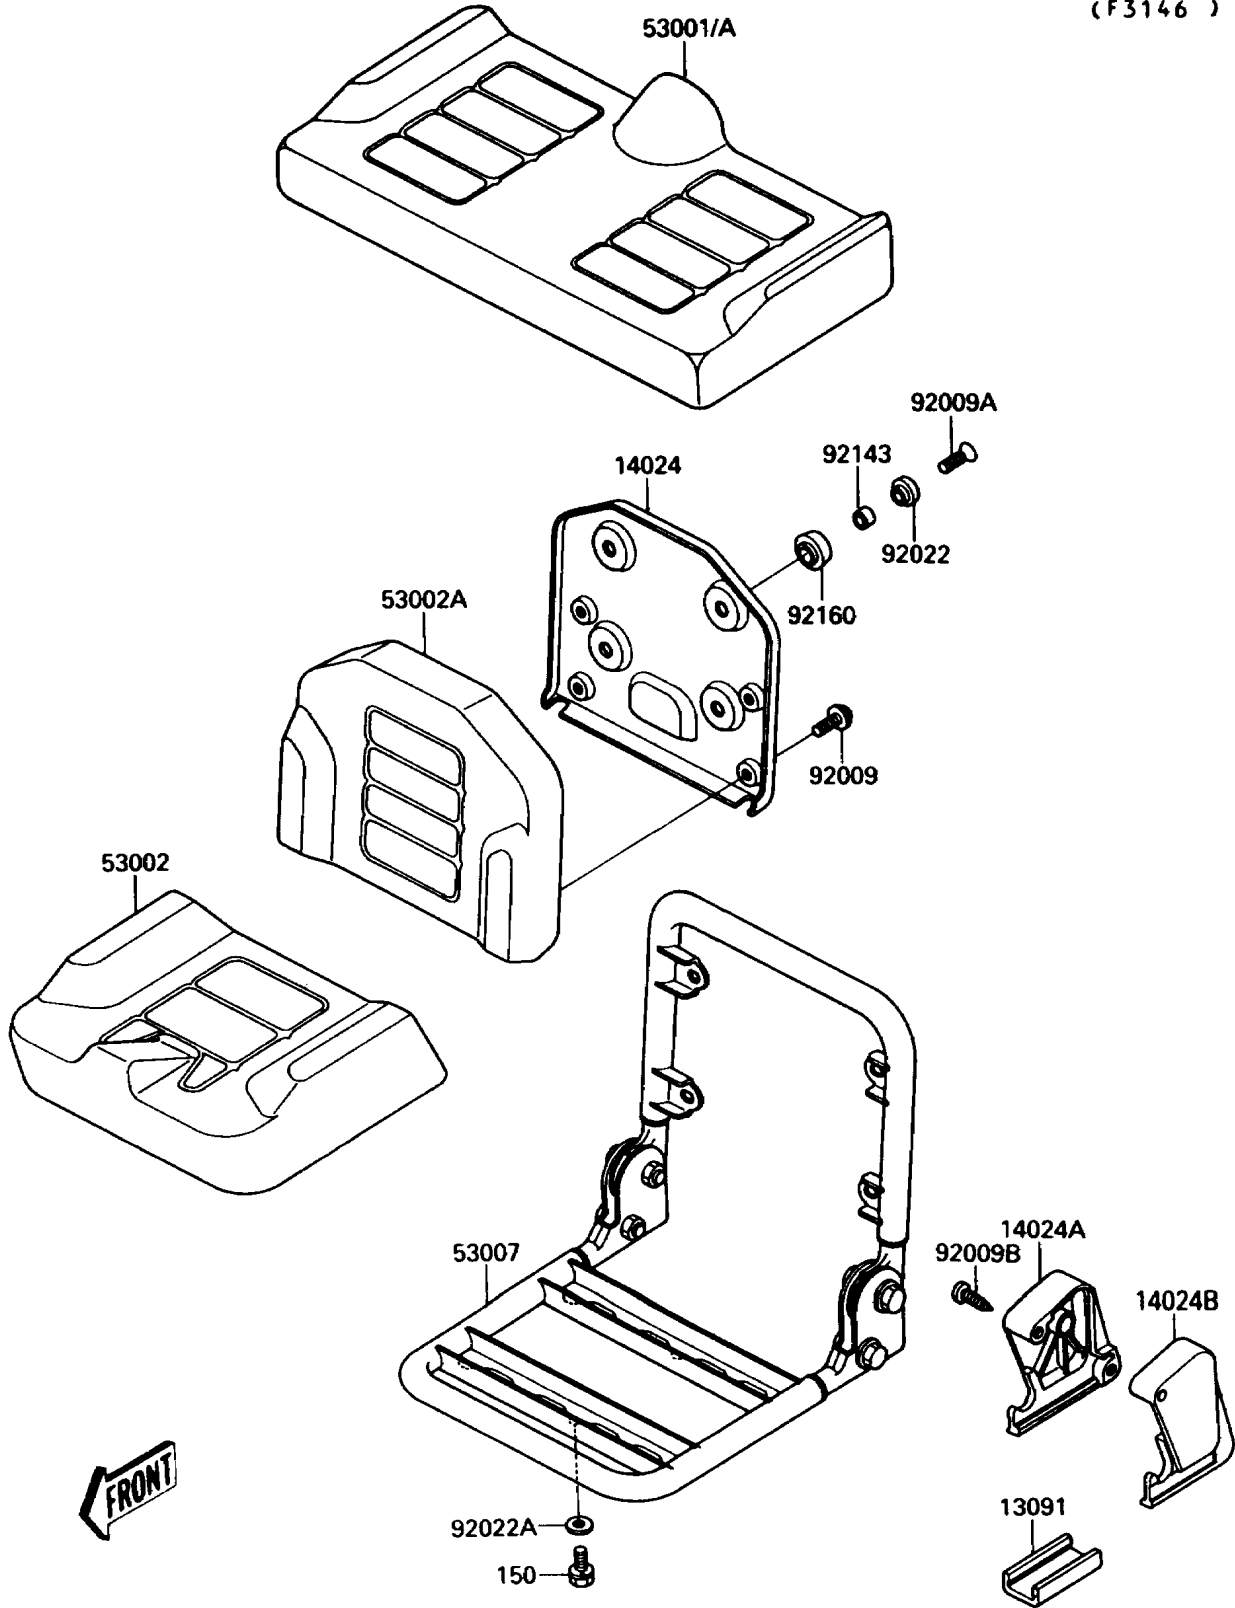

1989 Jet Mate PARTS DIAGRAM

Seat

(F3146)

1989 Jet Mate PARTS LIST

Seat

ITEM NAME	PART NUMBER	QUANTITY
HOLDER,SEAT HINGE COVER (Ref # 13091)	13091-3749	2
COVER,FRONT SEAT,P.WHITE (Ref # 14024)	14024-3749-6F	1
COVER,SEAT HINGE (Ref # 14024A)	14024-3763	2
COVER,SEAT HINGE (Ref # 14024B)	14024-3764	2
SEAT-ASSY,RR,RED (Ref # 53001)	53001-3709-MX	1
SEAT,FR,LWR,RED (Ref # 53002)	53002-3706-MX	1
SEAT,FR,UPP,RED (Ref # 53002A)	53002-3707-MX	1
FRAME-SEAT (Ref # 53007)	53007-3701	1
SCREW,6X14 (Ref # 92009)	92009-1493	4
SCREW,6X16.9 (Ref # 92009A)	92009-3709	4
SCREW,TAPPING,4X14 (Ref # 92009B)	92009-3762	4
WASHER (Ref # 92022)	92022-3732	4
WASHER (Ref # 92022A)	92022-567	6
COLLAR,7.1X10.5X6 (Ref # 92143)	92027-3702	4
DAMPER (Ref # 92160)	92160-3747	4
BOLT-WS,6X16 (Ref # 150)	150R0616	6