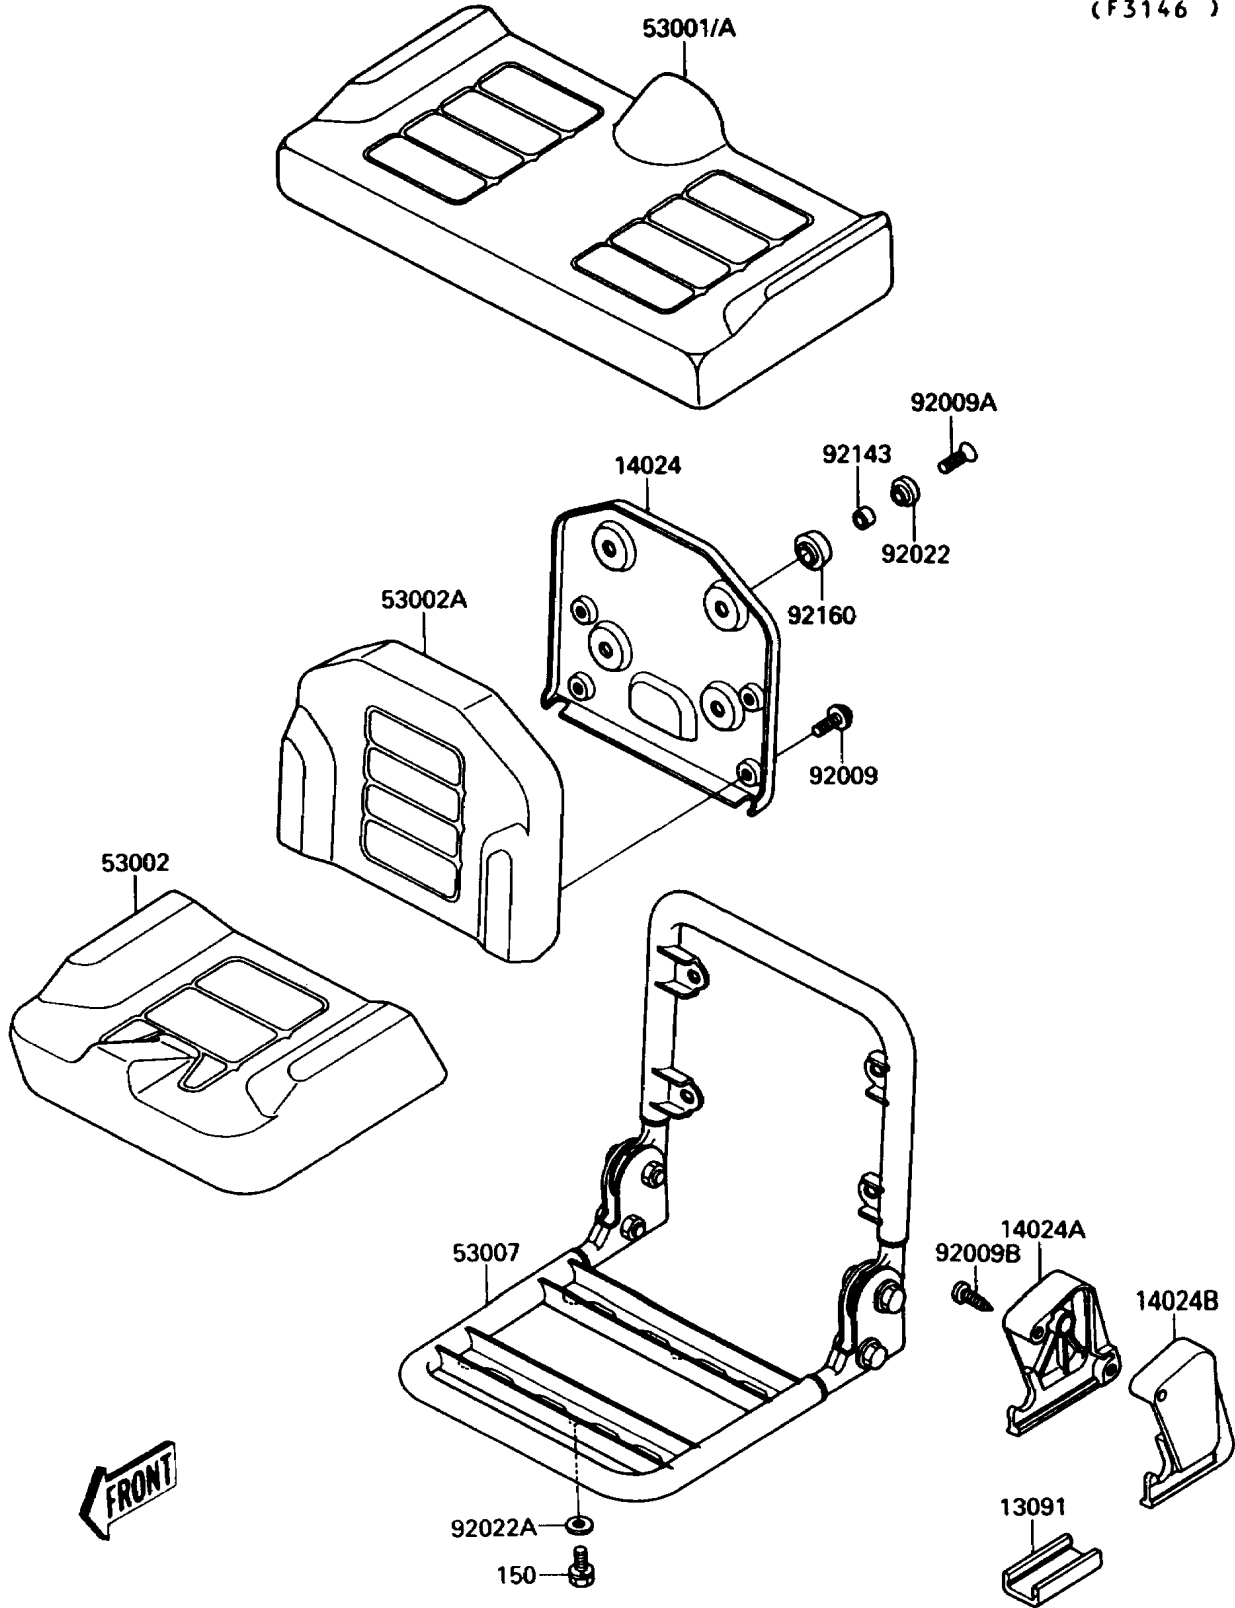

1990 Jet Mate PARTS DIAGRAM

Seat

(F3146)

1990 Jet Mate PARTS LIST

Seat

ITEM NAME	PART NUMBER	QUANTITY
HOLDER,SEAT HINGE COVER (Ref # 13091)	13091-3749	2
COVER,FRONT SEAT,P.WHITE (Ref # 14024)	14024-3749-6F	1
COVER,SEAT HINGE (Ref # 14024A)	14024-3763	2
COVER,SEAT HINGE (Ref # 14024B)	14024-3764	2
SEAT-ASSY,RR,RED (Ref # 53001A)	53001-3712-MX	1
SEAT,FR,LWR,RED (Ref # 53002)	53002-3706-MX	1
SEAT,FR,UPP,RED (Ref # 53002A)	53002-3707-MX	1
FRAME-SEAT (Ref # 53007)	53007-3701	1
SCREW,6X14 (Ref # 92009)	92009-1493	4
SCREW,6X16.9 (Ref # 92009A)	92009-3709	4
SCREW,TAPPING,4X14 (Ref # 92009B)	92009-3762	4
WASHER (Ref # 92022)	92022-3732	4
WASHER (Ref # 92022A)	92022-567	6
COLLAR,7.1X10.5X6 (Ref # 92143)	92027-3702	4
DAMPER (Ref # 92160)	92160-3747	4
BOLT-WS,6X16 (Ref # 150)	150R0616	6