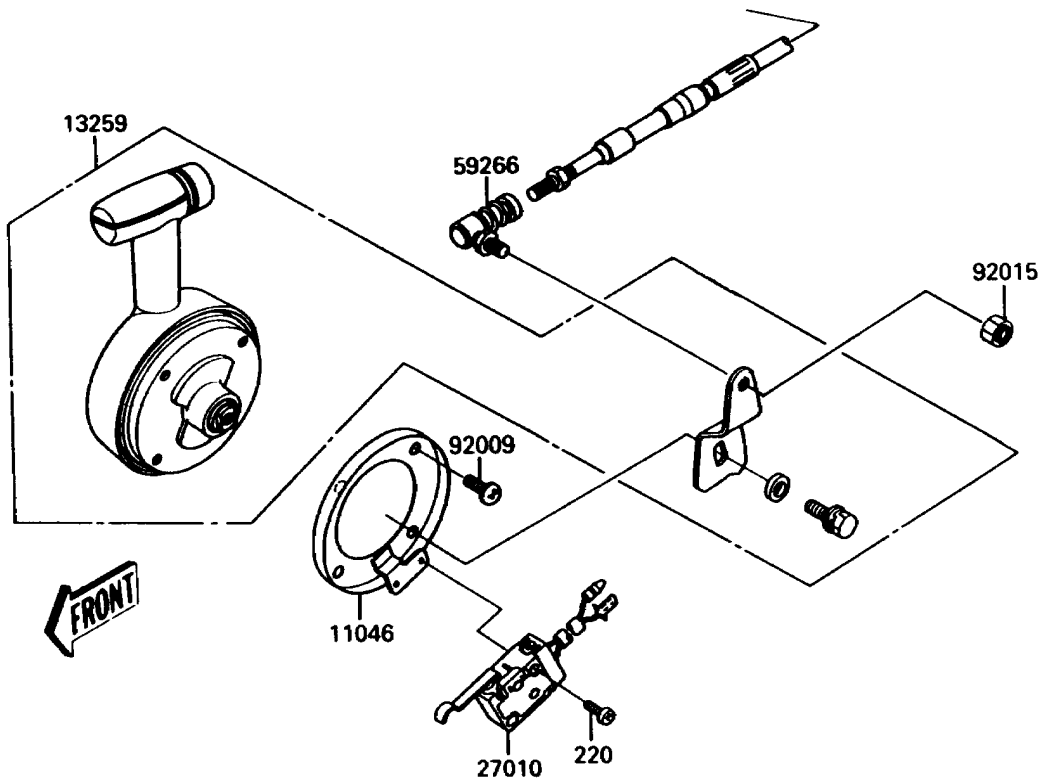

1989 Jet Mate PARTS DIAGRAM

Handle Pole(Reverse)

(F3171A)

1989 Jet Mate PARTS LIST

Handle Pole(Reverse)

ITEM NAME	PART NUMBER	QUANTITY
BRACKET,SHIFT CONTROL LEVER (Ref # 11046)	11046-3812	1
LEVER-ASSY-SHIFT CONTROL (Ref # 13259)	13259-3701	1
SWITCH (Ref # 27010)	27010-3718	1
JOINT-BALL (Ref # 59266)	59266-3701	2
BUCKET-REVERSE (Ref # 59477)	59477-3701	1
BOLT,SOCKET,6X11 (Ref # 92002)	92001-3701	2
SCREW,5X12 (Ref # 92009)	92009-3737	4
NUT,LOCK,6MM (Ref # 92015)	92015-3766	1
COLLAR,6.2X10X10 (Ref # 92027)	92027-3705	2
BUSHING (Ref # 92028)	92028-3740	2
BOLT,SOCKET,6X20 (Ref # 92150)	92150-3748	2
BOLT,SOCKET,6X10 (Ref # 92150A)	92150-3759	1
DAMPER (Ref # 92160)	92160-3738	1
DAMPER (Ref # 92160A)	92160-3739	2
SCREW-PAN-CROS,3X14 (Ref # 220)	220R0314	2
WASHER-PLAIN,6MM (Ref # 411)	411S0600	2