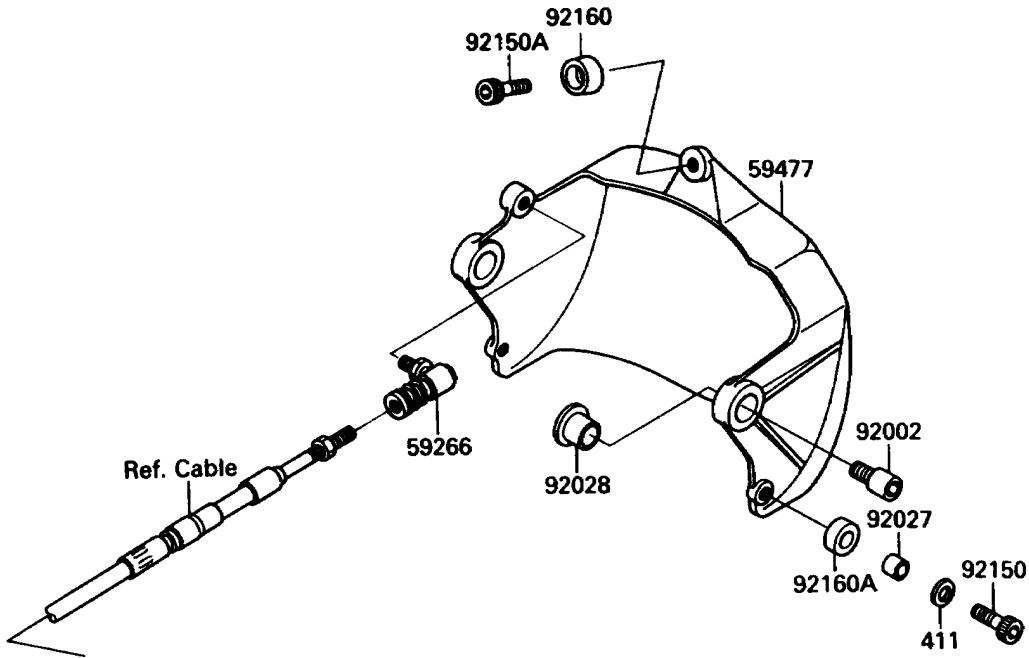

1989 Jet Mate PARTS DIAGRAM

Handle Pole(Reverse)

(F3171A)

1989 Jet Mate PARTS LIST

Handle Pole(Reverse)

ITEM NAME	PART NUMBER	QUANTITY
BRACKET,SHIFT CONTROL LEVER (Ref # 11046)	11046-3812	1
LEVER-ASSY-SHIFT CONTROL (Ref # 13259)	13259-3701	1
SWITCH (Ref # 27010)	27010-3718	1
JOINT-BALL (Ref # 59266)	59266-3701	2
BUCKET-REVERSE (Ref # 59477)	59477-3701	1
BOLT,SOCKET,6X11 (Ref # 92002)	92001-3701	2
SCREW,5X12 (Ref # 92009)	92009-3737	4
NUT,LOCK,6MM (Ref # 92015)	92015-3766	1
COLLAR,6.2X10X10 (Ref # 92027)	92027-3705	2
BUSHING (Ref # 92028)	92028-3740	2
BOLT,SOCKET,6X20 (Ref # 92150)	92150-3748	2
BOLT,SOCKET,6X10 (Ref # 92150A)	92150-3759	1
DAMPER (Ref # 92160)	92160-3738	1
DAMPER (Ref # 92160A)	92160-3739	2
SCREW-PAN-CROS,3X14 (Ref # 220)	220R0314	2
WASHER-PLAIN,6MM (Ref # 411)	411S0600	2