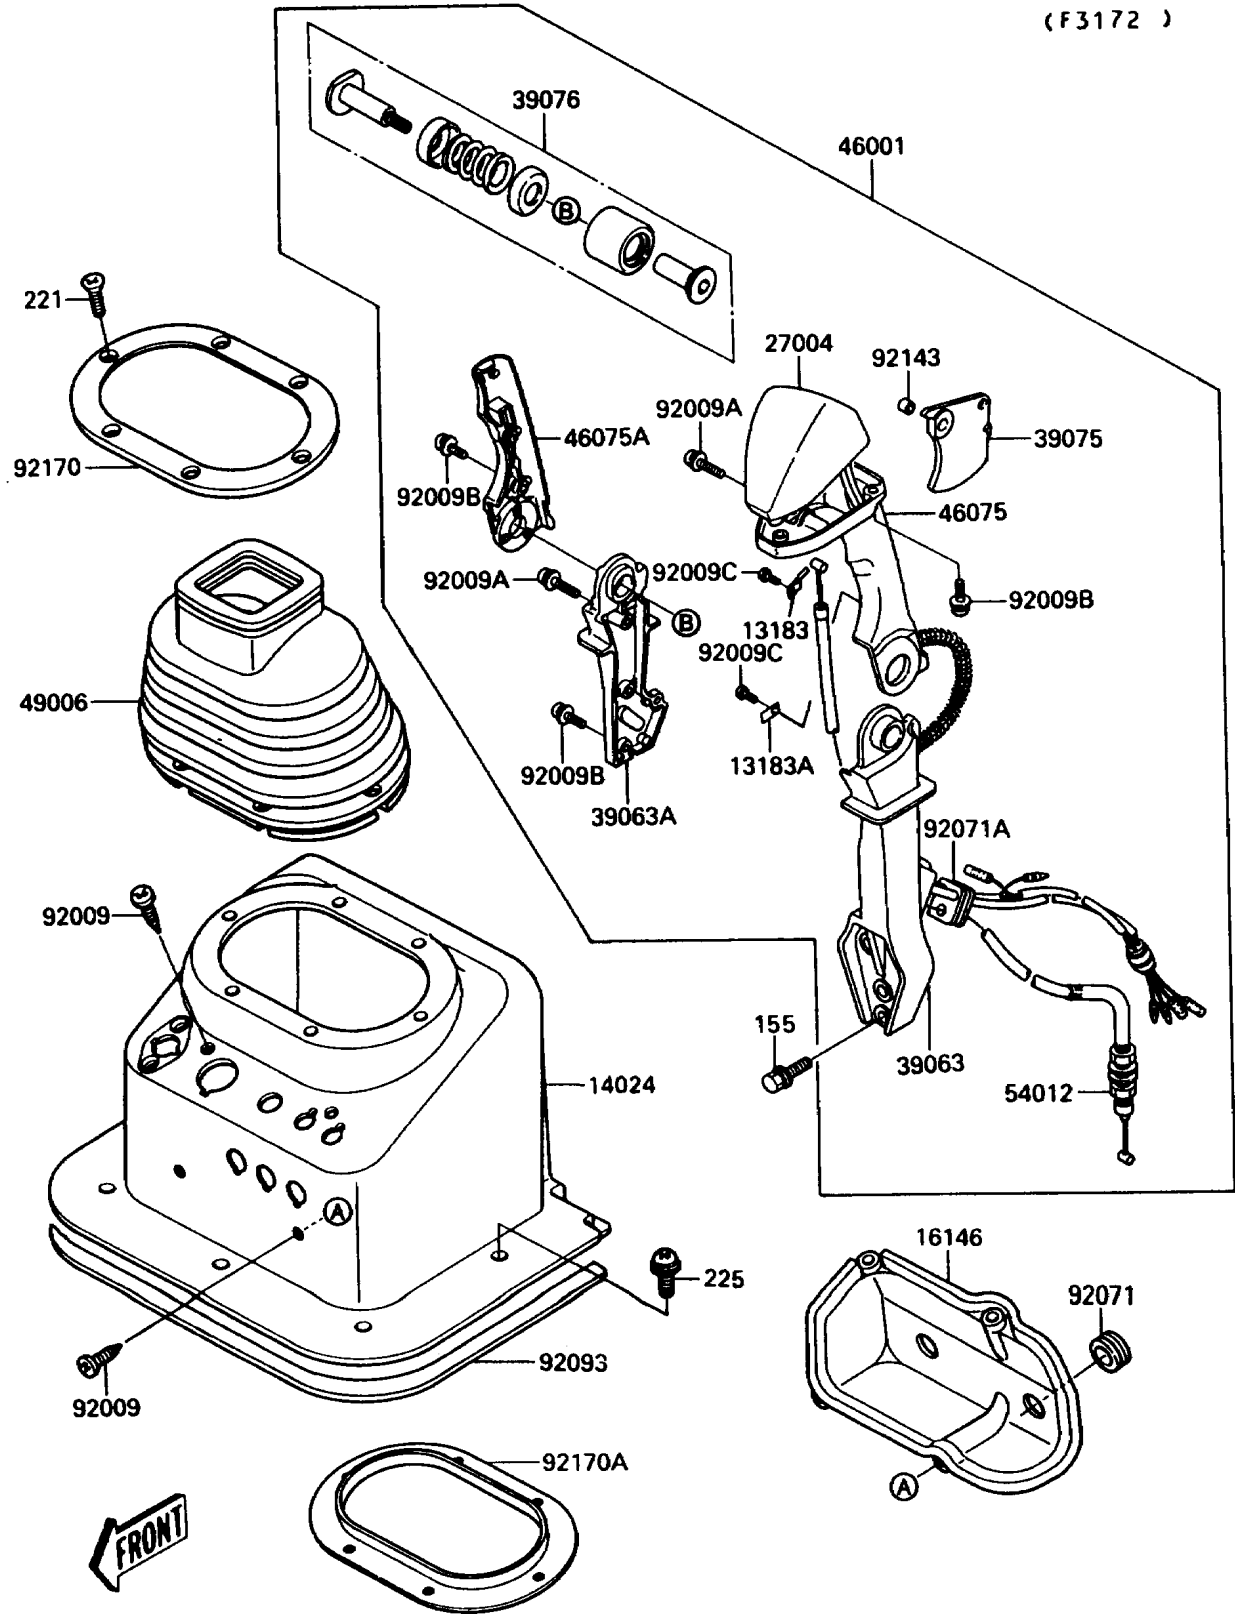

# 1989 Jet Mate PARTS DIAGRAM

Handlebar

(F3172 )

# 1989 Jet Mate PARTS LIST

## Handlebar

ITEM NAME	PART NUMBER	QUANTITY
PLATE,SWITCH HARNESS (Ref # 13183)	13183-3763	1
PLATE,THROTTLE CABLE (Ref # 13183A)	13183-3764	1
COVER,HANDLE,P.WHITE (Ref # 14024)	14024-3752-F1	1
COVER-ASSY,FUSE (Ref # 16146)	16146-3705	1
SWITCH-ASSY,START&STOP (Ref # 27004)	27004-3712	1
HOUSING-CONTROL,LH (Ref # 39063)	39063-3710	1
HOUSING-CONTROL,RH (Ref # 39063A)	39063-3711	1
LEVER-THROTTLE (Ref # 39075)	39075-3707	1
LIMITER (Ref # 39076)	39076-3702	1
HANDLE-ASSY (Ref # 46001)	46001-3702	1
GRIP,LH (Ref # 46075)	46075-3716	1
GRIP,RH (Ref # 46075A)	46075-3717	1
BOOT,HANDLE (Ref # 49006)	49006-3712	1
CABLE-THROTTLE (Ref # 54012)	54012-3724	1
SCREW,TAPPING,5X20 (Ref # 92009)	92009-3756	4
SCREW,5X30 (Ref # 92009A)	92009-3774	2
SCREW,5X20 (Ref # 92009B)	92009-3775	8
SCREW,3X6 (Ref # 92009C)	92009-3776	2
GROMMET (Ref # 92071)	92071-1027	2
GROMMET (Ref # 92071A)	92071-3775	1
SEAL (Ref # 92093)	92093-3724	1
COLLAR (Ref # 92143)	92143-3719	1
CLAMP,HANDLE BOOT,UPP (Ref # 92170)	92170-3702	1
CLAMP,HANDLE BOOT,LWR (Ref # 92170A)	92170-3703	1
BOLT-WSP-SMALL,8X35 (Ref # 155)	155R0835	4
SCREW-CSK-CROS,4X16 (Ref # 221)	221R0416	6
SCREW-PAN-WSP-CROS,6X20 (Ref # 225)	225R0620	5