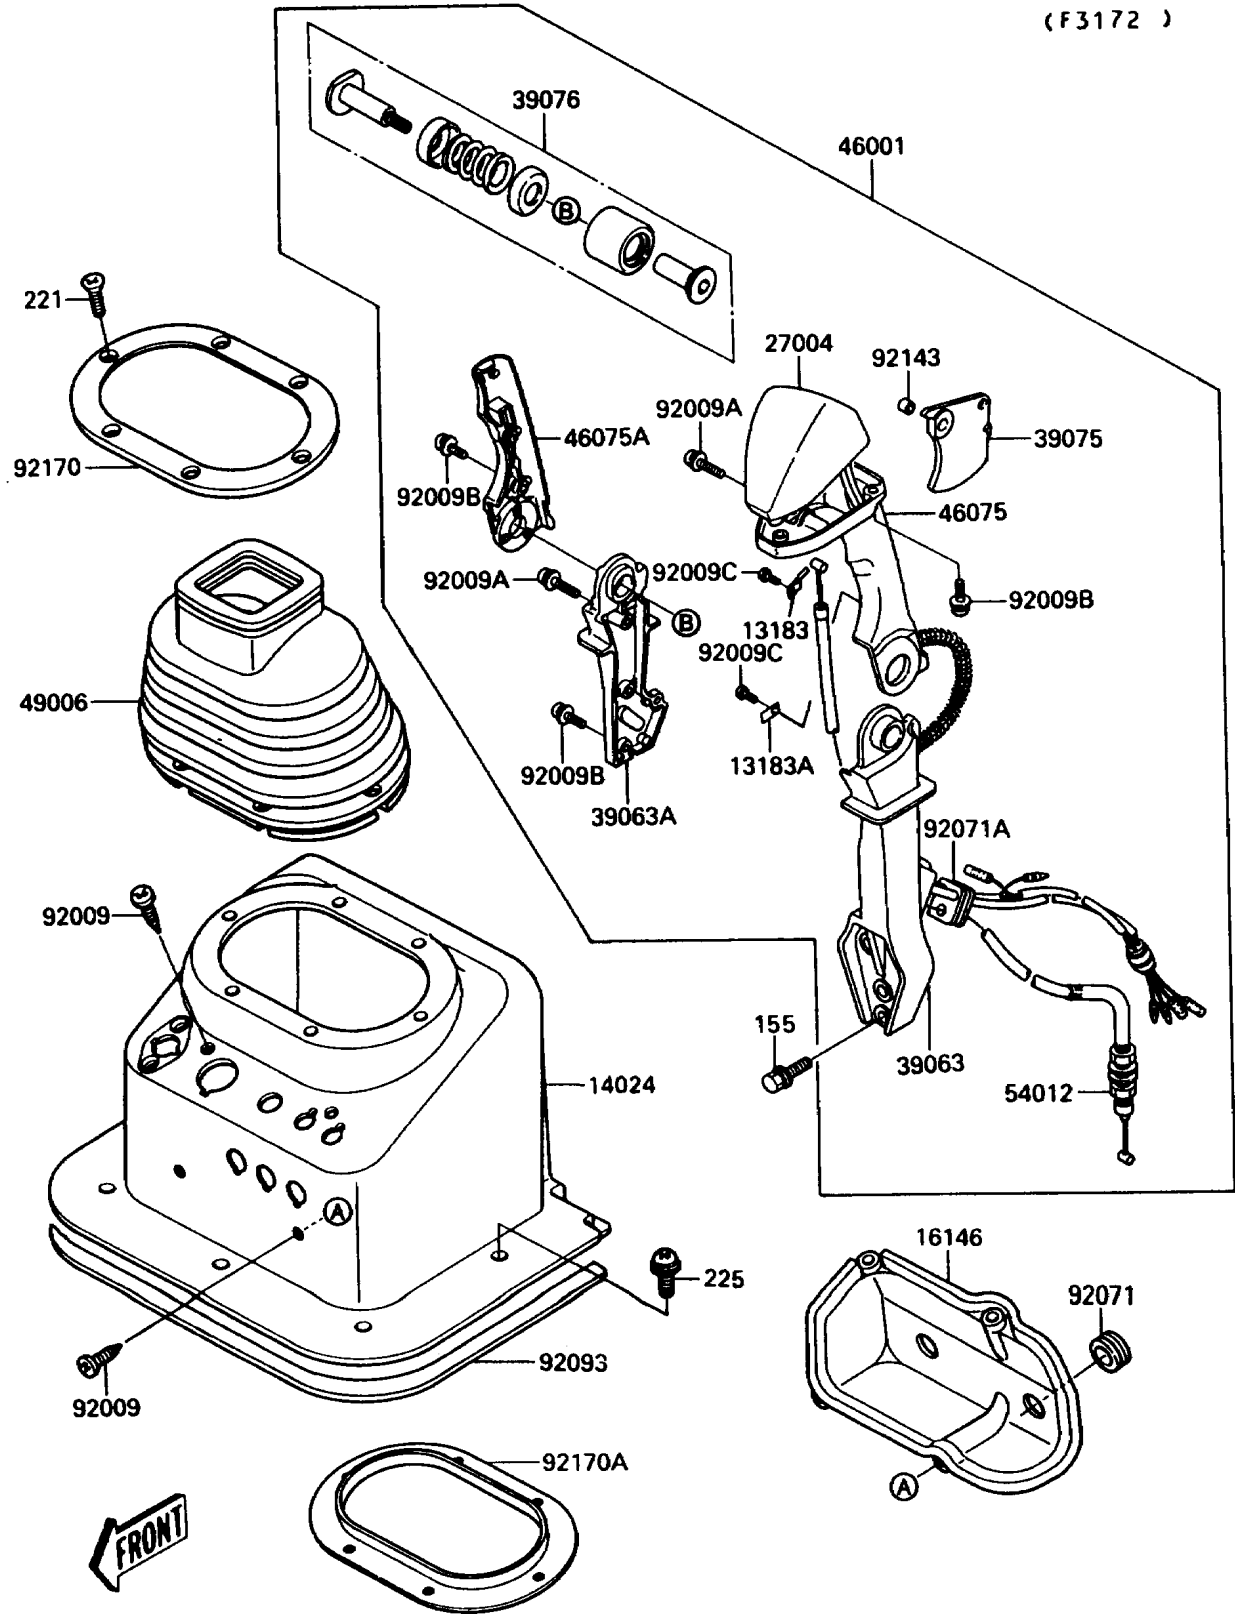

1990 Jet Mate PARTS DIAGRAM

Handlebar

(F3172)

1990 Jet Mate PARTS LIST

Handlebar

ITEM NAME	PART NUMBER	QUANTITY
PLATE,SWITCH HARNESS (Ref # 13183)	13183-3763	1
PLATE,THROTTLE CABLE (Ref # 13183A)	13183-3764	1
COVER,HANDLE,P.WHITE (Ref # 14024)	14024-3752-F1	1
COVER-ASSY,FUSE (Ref # 16146)	16146-3705	1
SWITCH-ASSY,START&STOP (Ref # 27004)	27004-3712	1
HOUSING-CONTROL,LH (Ref # 39063)	39063-3710	1
HOUSING-CONTROL,RH (Ref # 39063A)	39063-3711	1
LEVER-THROTTLE (Ref # 39075)	39075-3707	1
LIMITER (Ref # 39076)	39076-3702	1
HANDLE-ASSY (Ref # 46001)	46001-3702	1
GRIP,LH (Ref # 46075)	46075-3716	1
GRIP,RH (Ref # 46075A)	46075-3717	1
BOOT,HANDLE (Ref # 49006)	49006-3712	1
CABLE-THROTTLE (Ref # 54012)	54012-3724	1
SCREW,TAPPING,5X20 (Ref # 92009)	92009-3756	4
SCREW,5X30 (Ref # 92009A)	92009-3774	2
SCREW,5X20 (Ref # 92009B)	92009-3775	8
SCREW,3X6 (Ref # 92009C)	92009-3776	2
GROMMET (Ref # 92071)	92071-1027	2
GROMMET (Ref # 92071A)	92071-3775	1
SEAL (Ref # 92093)	92093-3724	1
COLLAR (Ref # 92143)	92143-3719	1
CLAMP,HANDLE BOOT,UPP (Ref # 92170)	92170-3702	1
CLAMP,HANDLE BOOT,LWR (Ref # 92170A)	92170-3703	1
BOLT-WSP-SMALL,8X35 (Ref # 155)	155R0835	4
SCREW-CSK-CROS,4X16 (Ref # 221)	221R0416	6
SCREW-PAN-WSP-CROS,6X20 (Ref # 225)	225R0620	5