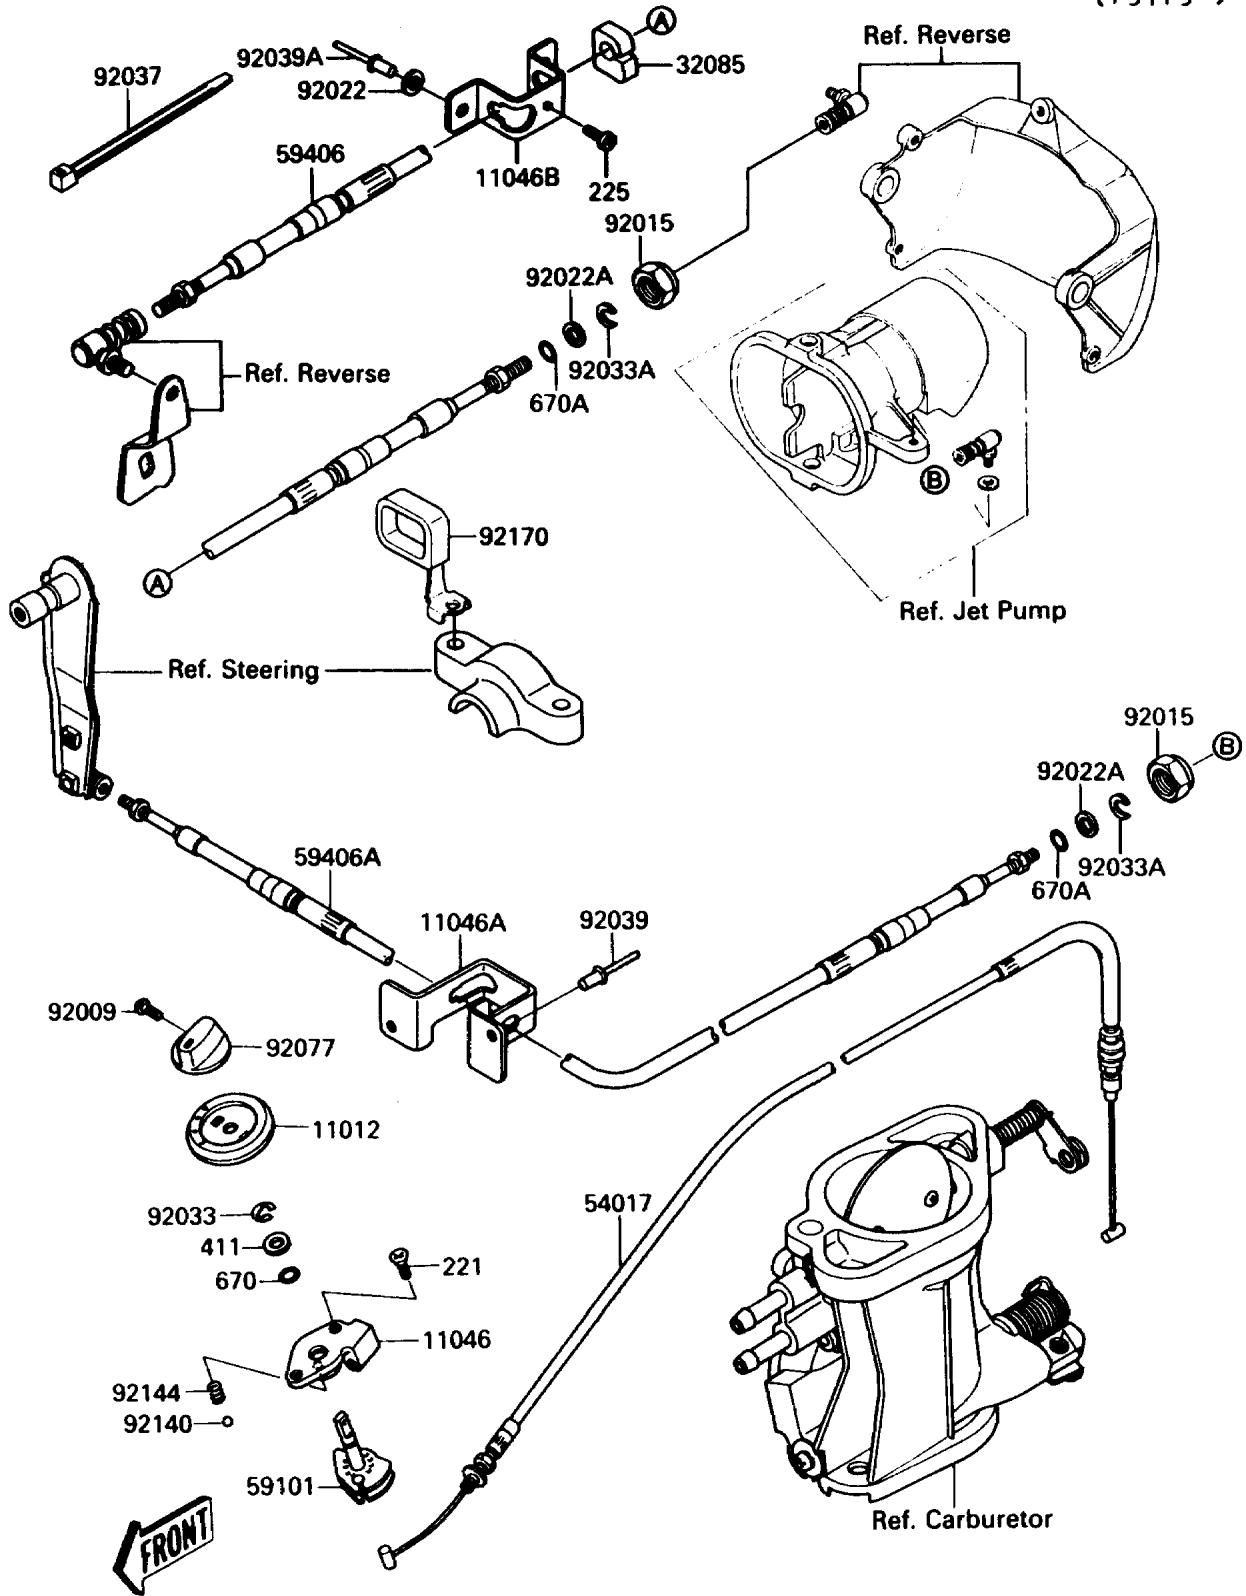

1989 Jet Mate PARTS DIAGRAM

Cables

(F3175)

1989 Jet Mate PARTS LIST

Cables

ITEM NAME	PART NUMBER	QUANTITY
CAP,STARTER CABLE (Ref # 11012)	11012-3731	1
BRACKET,STARTER CABLE (Ref # 11046)	11046-3712	1
BRACKET,STEERING CABLE (Ref # 11046A)	11046-3730	1
BRACKET,REVERSE CABLE (Ref # 11046B)	11046-3832	1
DETENT (Ref # 32085)	59346-504	1
CABLE-STARTER (Ref # 54017)	54017-3715	1
REEL,STARTER CABLE (Ref # 59101)	59101-3704	1
CABLE-STRG,REVERSE (Ref # 59406)	59406-3715	1
CABLE-STRG (Ref # 59406A)	59406-3717	1
SCREW,4X8 (Ref # 92009)	92009-3729	1
NUT,20MM (Ref # 92015)	92015-526	2
WASHER,5X16X1.5 (Ref # 92022)	92022-3041	2
WASHER (Ref # 92022A)	92022-535	2
RING-SNAP,7MM (Ref # 92033)	92033-3704	1
RING-SNAP (Ref # 92033A)	92036-501	2
CLAMP (Ref # 92037)	92037-1173	4
RIVET,4.8MM (Ref # 92039)	92039-3719	2
RIVET (Ref # 92039A)	92039-3737	2
KNOB (Ref # 92077)	92077-3709	1
BALL,3MM (Ref # 92140)	92140-3702	2
SPRING (Ref # 92144)	92144-3712	2
CLAMP,CABLE (Ref # 92170)	92170-3719	1
SCREW-CSK-CROS (Ref # 221)	221R0514	2
SCREW-PAN-WSP-CROS,5X12 (Ref # 225)	225R0512	1
WASHER-PLAIN,8MM (Ref # 411)	411S0800	1
O RING,8MM (Ref # 670)	670B1508	1
O RING,11MM (Ref # 670A)	670B2011	2