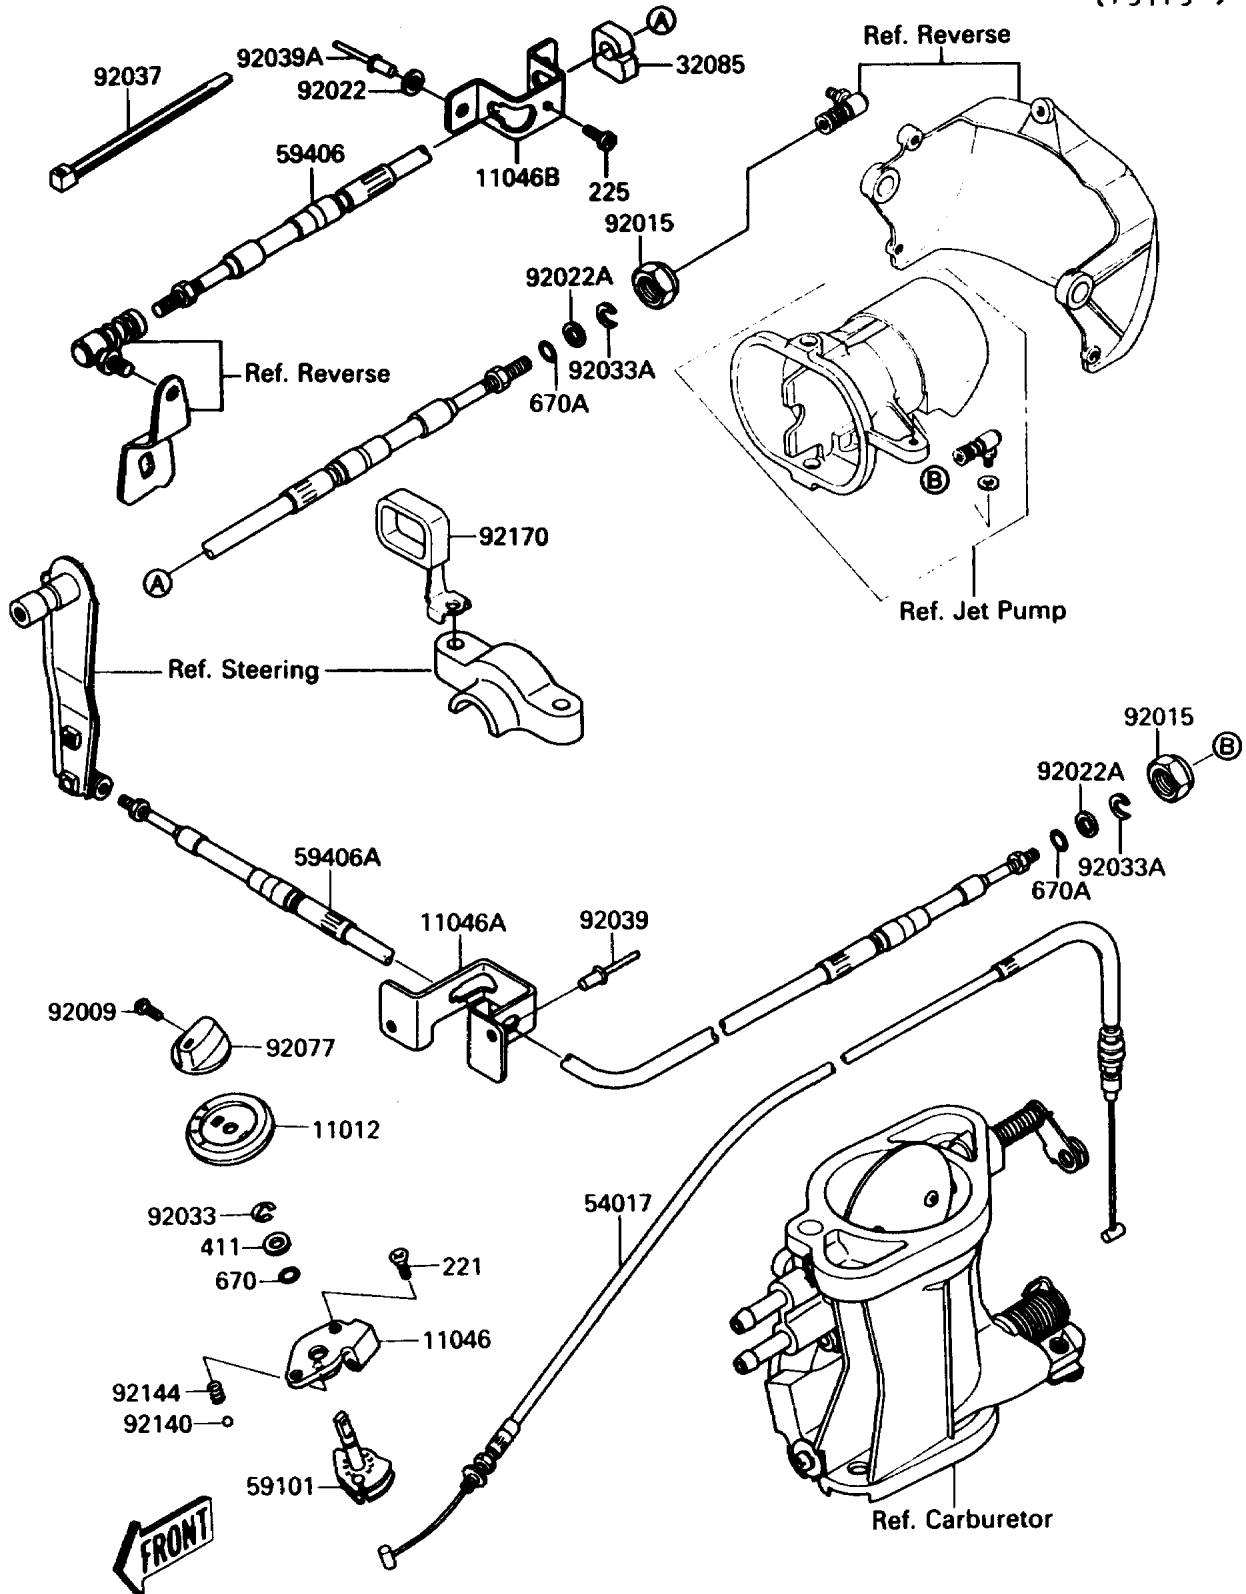

# 1990 Jet Mate PARTS DIAGRAM

Cables

(F3175 )

# 1990 Jet Mate PARTS LIST

## Cables

ITEM NAME	PART NUMBER	QUANTITY
CAP,STARTER CABLE (Ref # 11012)	11012-3731	1
BRACKET,STARTER CABLE (Ref # 11046)	11046-3712	1
BRACKET,STEERING CABLE (Ref # 11046A)	11046-3730	1
BRACKET,REVERSE CABLE (Ref # 11046B)	11046-3832	1
DETENT (Ref # 32085)	59346-504	1
CABLE-STARTER (Ref # 54017)	54017-3715	1
REEL,STARTER CABLE (Ref # 59101)	59101-3704	1
CABLE-STRG,REVERSE (Ref # 59406)	59406-3715	1
CABLE-STRG (Ref # 59406A)	59406-3717	1
SCREW,4X8 (Ref # 92009)	92009-3729	1
NUT,20MM (Ref # 92015)	92015-526	2
WASHER,5X16X1.5 (Ref # 92022)	92022-3041	2
WASHER (Ref # 92022A)	92022-535	2
RING-SNAP,7MM (Ref # 92033)	92033-3704	1
RING-SNAP (Ref # 92033A)	92036-501	2
CLAMP (Ref # 92037)	92037-1173	4
RIVET,4.8MM (Ref # 92039)	92039-3719	2
RIVET (Ref # 92039A)	92039-3737	2
KNOB (Ref # 92077)	92077-3709	1
BALL,3MM (Ref # 92140)	92140-3702	2
SPRING (Ref # 92144)	92144-3712	2
CLAMP,CABLE (Ref # 92170)	92170-3719	1
SCREW-CSK-CROS (Ref # 221)	221R0514	2
SCREW-PAN-WSP-CROS,5X12 (Ref # 225)	225R0512	1
WASHER-PLAIN,8MM (Ref # 411)	411S0800	1
O RING,8MM (Ref # 670)	670B1508	1
O RING,11MM (Ref # 670A)	670B2011	2