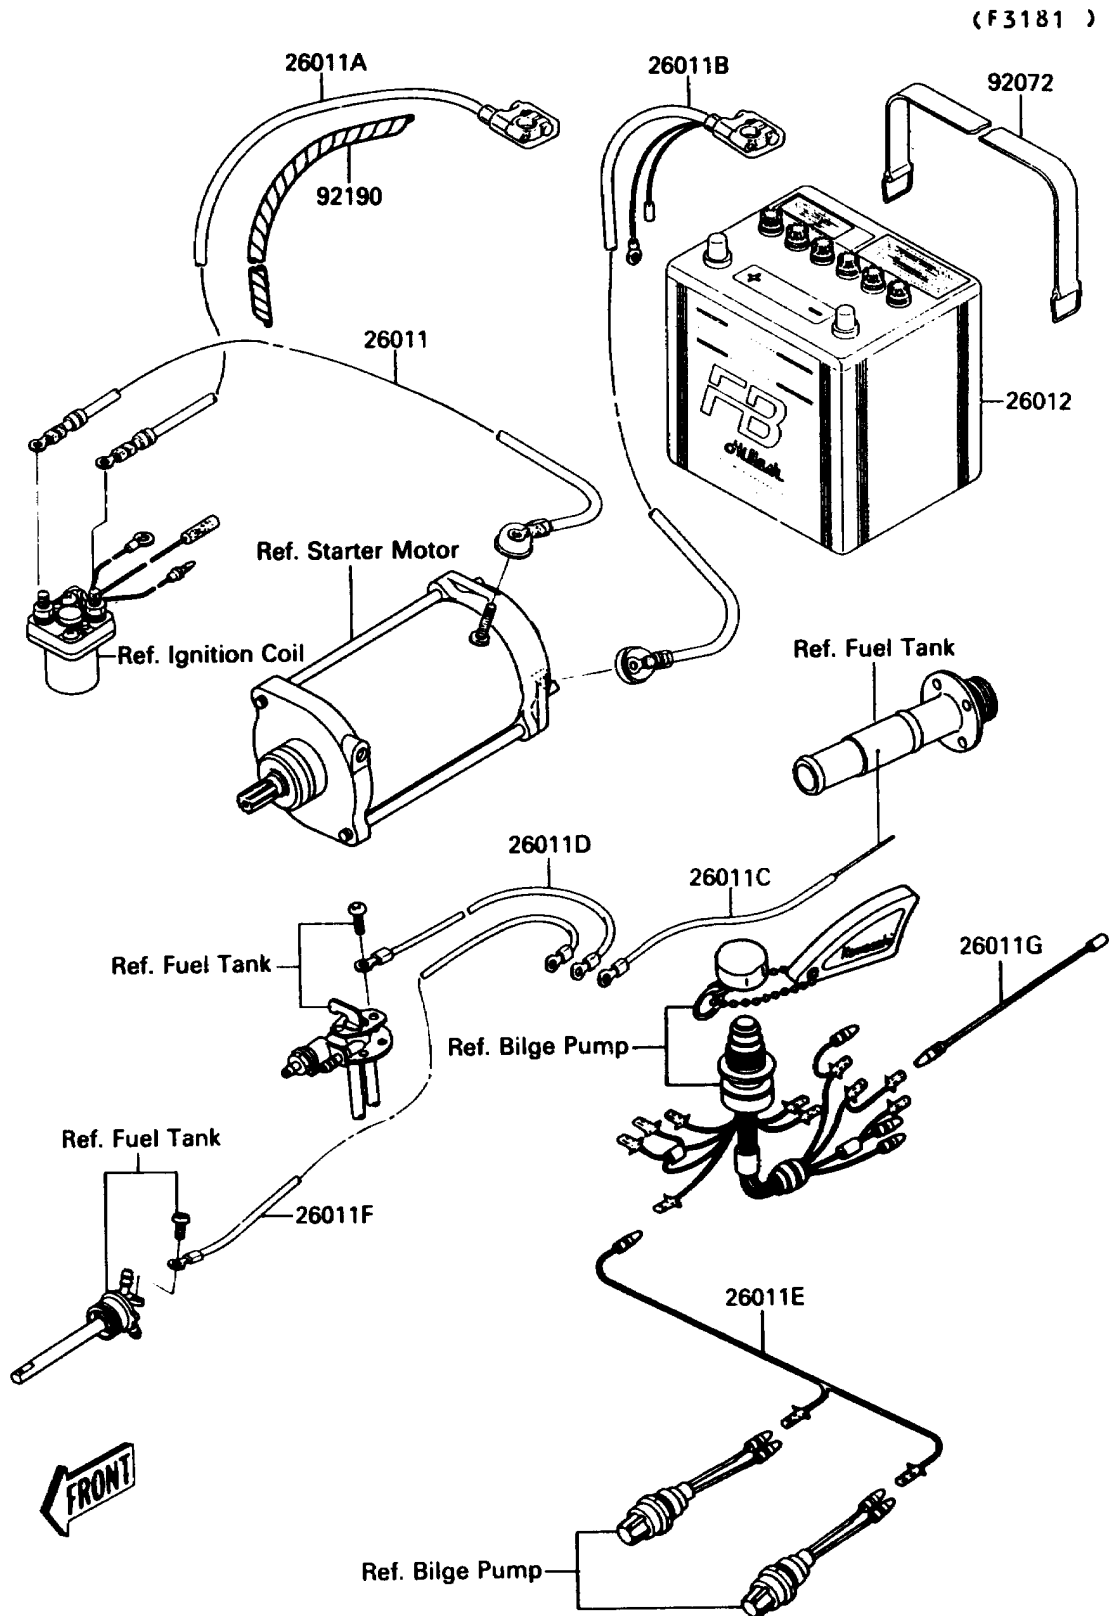

1990 Jet Mate PARTS DIAGRAM

Electrical Equipment

1990 Jet Mate PARTS LIST

Electrical Equipment

ITEM NAME	PART NUMBER	QUANTITY
WIRE-LEAD (Ref # 26011)	26011-3749	1
WIRE-LEAD,BATTERY(+) (Ref # 26011A)	26011-3750	1
WIRE-LEAD,BATTERY(-) (Ref # 26011B)	26011-3752	1
WIRE-LEAD (Ref # 26011C)	26011-3763	1
WIRE-LEAD (Ref # 26011D)	26011-3765	1
WIRE-LEAD (Ref # 26011E)	26011-3766	1
WIRE-LEAD (Ref # 26011F)	26011-3767	1
WIRE-LEAD (Ref # 26011G)	26011-3768	1
BATTERY,12V 40AH/5HR,50D20R (Ref # 26012)	26012-3715	1
BAND,L=384 (Ref # 92072)	92072-3713	2
TUBE (Ref # 92190)	92190-3704	1