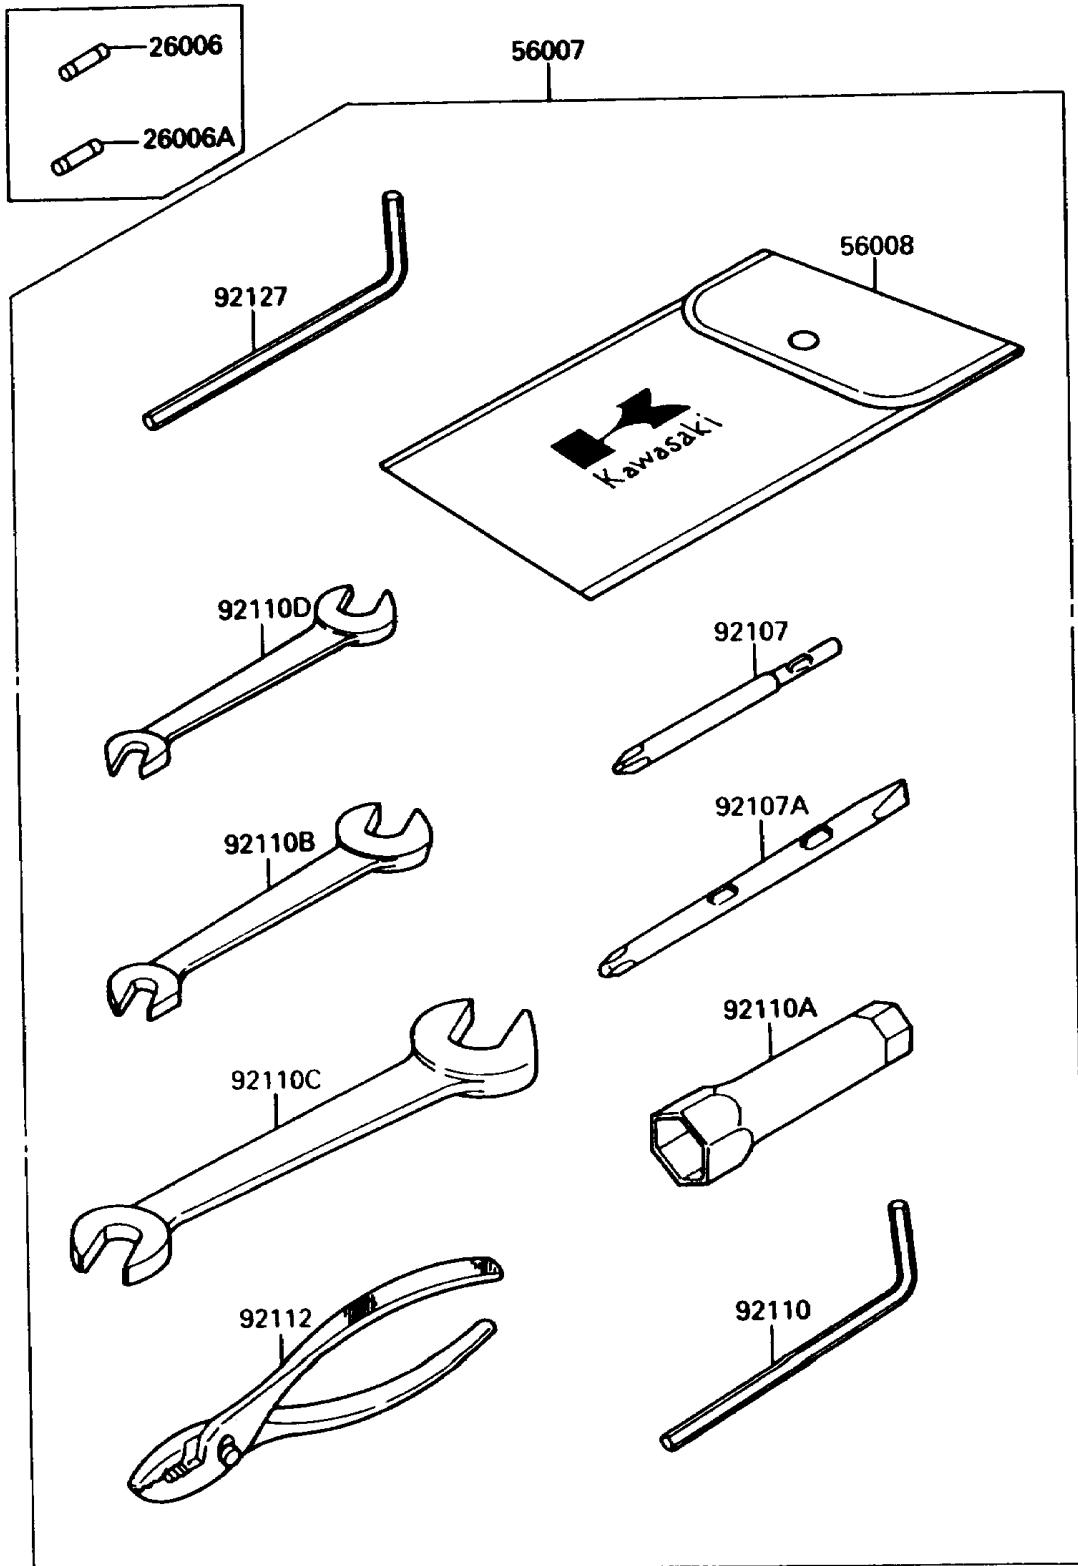

1990 Jet Mate PARTS DIAGRAM

Owner's Tools

(F3182)

1990 Jet Mate PARTS LIST

Owner's Tools

ITEM NAME	PART NUMBER	QUANTITY
FUSE,20A,L=31.8 (Ref # 26006)	26006-3701	1
FUSE,5A,L=31.8 (Ref # 26006A)	26006-3702	1
TOOLKIT (Ref # 56007)	56007-3708	1
BAG,TOOL (Ref # 56008)	56008-1007	1
TOOL-DRIVER,#3PHILLIPS (Ref # 92107)	92107-005	1
TOOL-DRIVER,#2PHILLIPS&SLOT (Ref # 92107A)	92107-1051	1
TOOL-WRENCH,ALLEN,5MM (Ref # 92110)	92110-1015	1
TOOL-WRENCH,BOX,21MM (Ref # 92110A)	92110-1113	1
TOOL-WRENCH,OPEN END,10X12 (Ref # 92110B)	92110-1152	1
TOOL-WRENCH,OPEN END,14X17 (Ref # 92110C)	92110-1153	1
TOOL-WRENCH,OPEN END,8X10 (Ref # 92110D)	92126-001	1
TOOL-PLIERS (Ref # 92112)	92112-003	1
TOOL-WRENCH,ALLEN,8MM (Ref # 92127)	92127-002	1