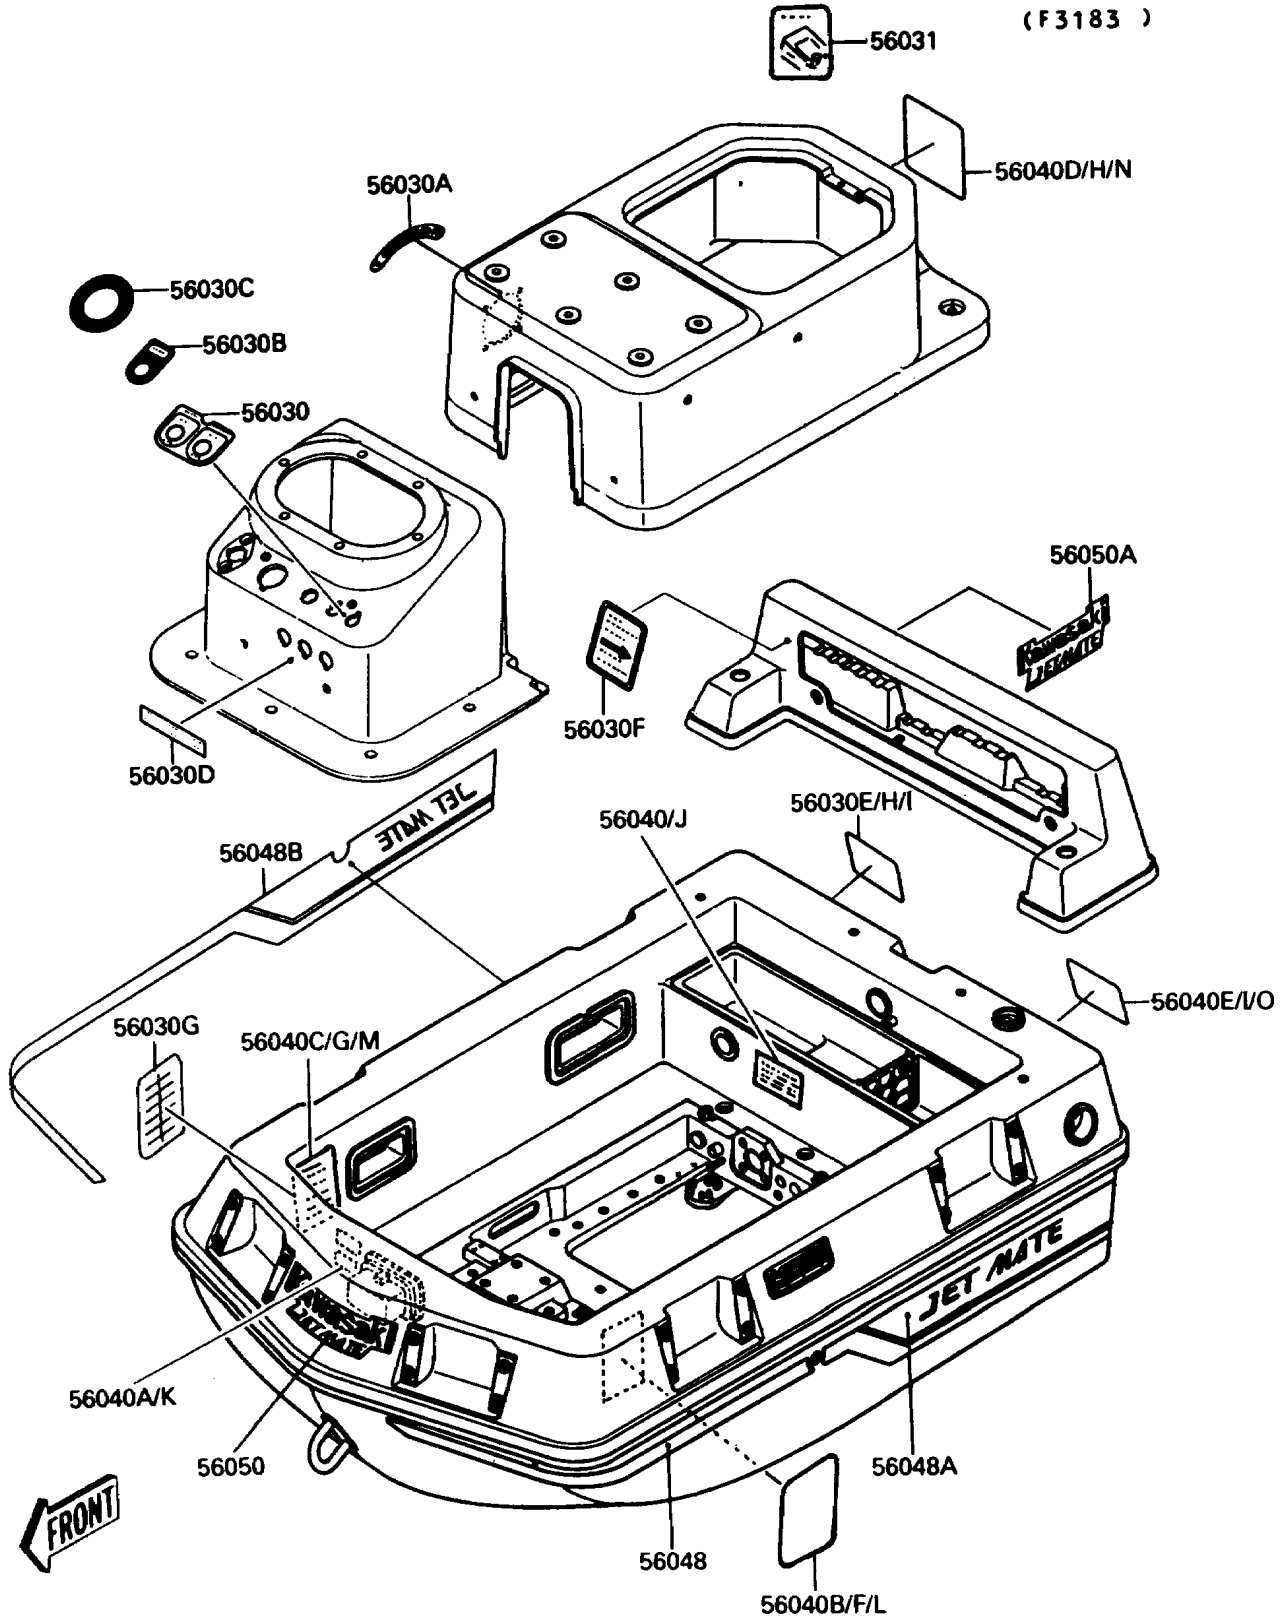

1990 Jet Mate PARTS DIAGRAM

Labels

1990 Jet Mate PARTS LIST

Labels

ITEM NAME	PART NUMBER	QUANTITY
LABEL,BILGE/BLOWER (Ref # 56030)	56030-3742	1
LABEL,REVERSE (Ref # 56030A)	56030-3744	1
LABEL,STOP SWITCH (Ref # 56030B)	56030-3745	1
LABEL,MAIN SWITCH (Ref # 56030C)	56030-3746	1
LABEL,FUSE (Ref # 56030D)	56030-3747	1
LABEL,FIRE EXTINGUISHER (Ref # 56030F)	56030-3753	1
LABEL (Ref # 56030G)	56030-3756	1
LABEL,REVERSE BUCKET (Ref # 56030H)	56030-3766	1
LABEL,REVERSE BUCKET(FRENCH) (Ref # 56030I)	56030-3767	1
LABEL-MANUAL,BILGE PIPE (Ref # 56031)	56031-3709	1
LABEL-WARNING,FUEL SYSTEM (Ref # 56040)	56040-3772	1
LABEL-WARNING,GASOLINE (Ref # 56040A)	56040-3773	1
LABEL-WARNING,GASOLINE (Ref # 56040F)	56040-3878	1
LABEL-WARNING (Ref # 56040G)	56040-3879	1
LABEL-WARNING (Ref # 56040H)	56040-3880	1
LABEL-WARNING,NOZZLE (Ref # 56040I)	56040-3881	1
LABEL-WARNING,TANK(FRENCH) (Ref # 56040J)	56040-3882	1
LABEL-WARNING,GASOLINE(FRENCH) (Ref # 56040K)	56040-3883	1
LABEL-WARNING,(FRENCH) (Ref # 56040L)	56040-3884	1
LABEL-WARNING,(FRENCH) (Ref # 56040M)	56040-3885	1
LABEL-WARNING,(FRENCH) (Ref # 56040N)	56040-3886	1
LABEL-WARNING,(FRENCH) (Ref # 56040O)	56040-3887	1
PATTERN,HULL,LH,FR (Ref # 56048)	56048-1481	1
PATTERN,HULL,LH,RR (Ref # 56048A)	56048-1482	1
PATTERN,HULL,RH (Ref # 56048B)	56048-1483	1
MARK,DECK,FR,KAWASAKI/JET MATE (Ref # 56050)	56050-1183	1
MARK,BACKREST,KAWASAKI/JET MAT (Ref # 56050A)	56050-1184	1