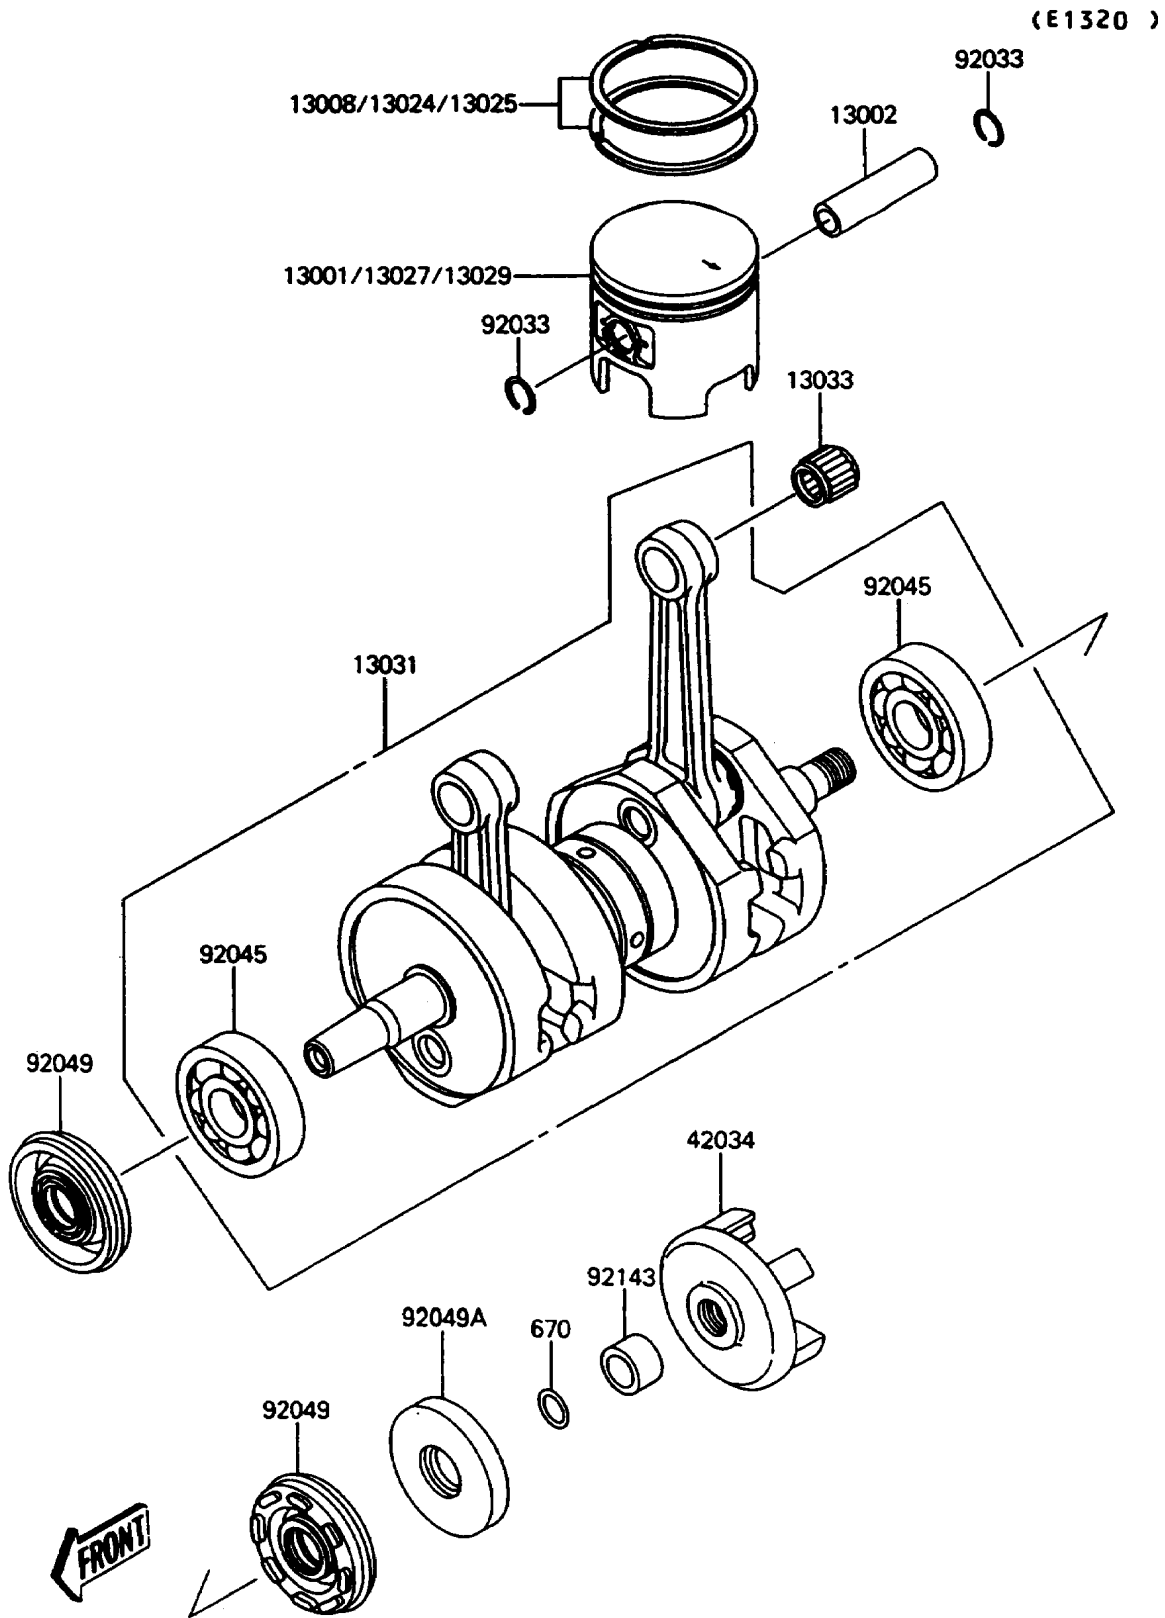

# 1991 Jet Mate PARTS DIAGRAM

Crankshaft/Piston

# 1991 Jet Mate PARTS LIST

## Crankshaft/Piston

ITEM NAME	PART NUMBER	QUANTITY
PISTON-ENGINE,STD (Ref # 13001)	13001-3705	2
PIN-PISTON (Ref # 13002)	13002-017	2
RING-SET-PISTON,STD (Ref # 13008)	13008-3701	2
RING-SET-PISTON LL,O/S,1.00 (Ref # 13024)	13024-3701	2
RING-SET-PISTON L,O/S,0.50 (Ref # 13025)	13025-3701	2
PISTON-ENGINE LL,O/S 1.00 (Ref # 13027)	13027-3703	2
PISTON-ENGINE L,O/S 0.50 (Ref # 13029)	13029-3703	2
CRANKSHAFT-COMP (Ref # 13031)	13031-3710	1
BEARING-NEEDLE,KBK18X22X23.8X (Ref # 13033)	13033-1010	2
COUPLING (Ref # 42034)	42034-3705	1
RING-SNAP,PISTON PIN (Ref # 92033)	92036-015	4
BEARING-BALL,6303C4 (Ref # 92045)	92045-3709	3
SEAL-OIL,FWJ15307210 (Ref # 92049)	92049-3705	2
SEAL-OIL,S30726 (Ref # 92049A)	92049-3706	1
COLLAR (Ref # 92143)	92027-3713	1
O RING,14MM (Ref # 670)	670B2014	1