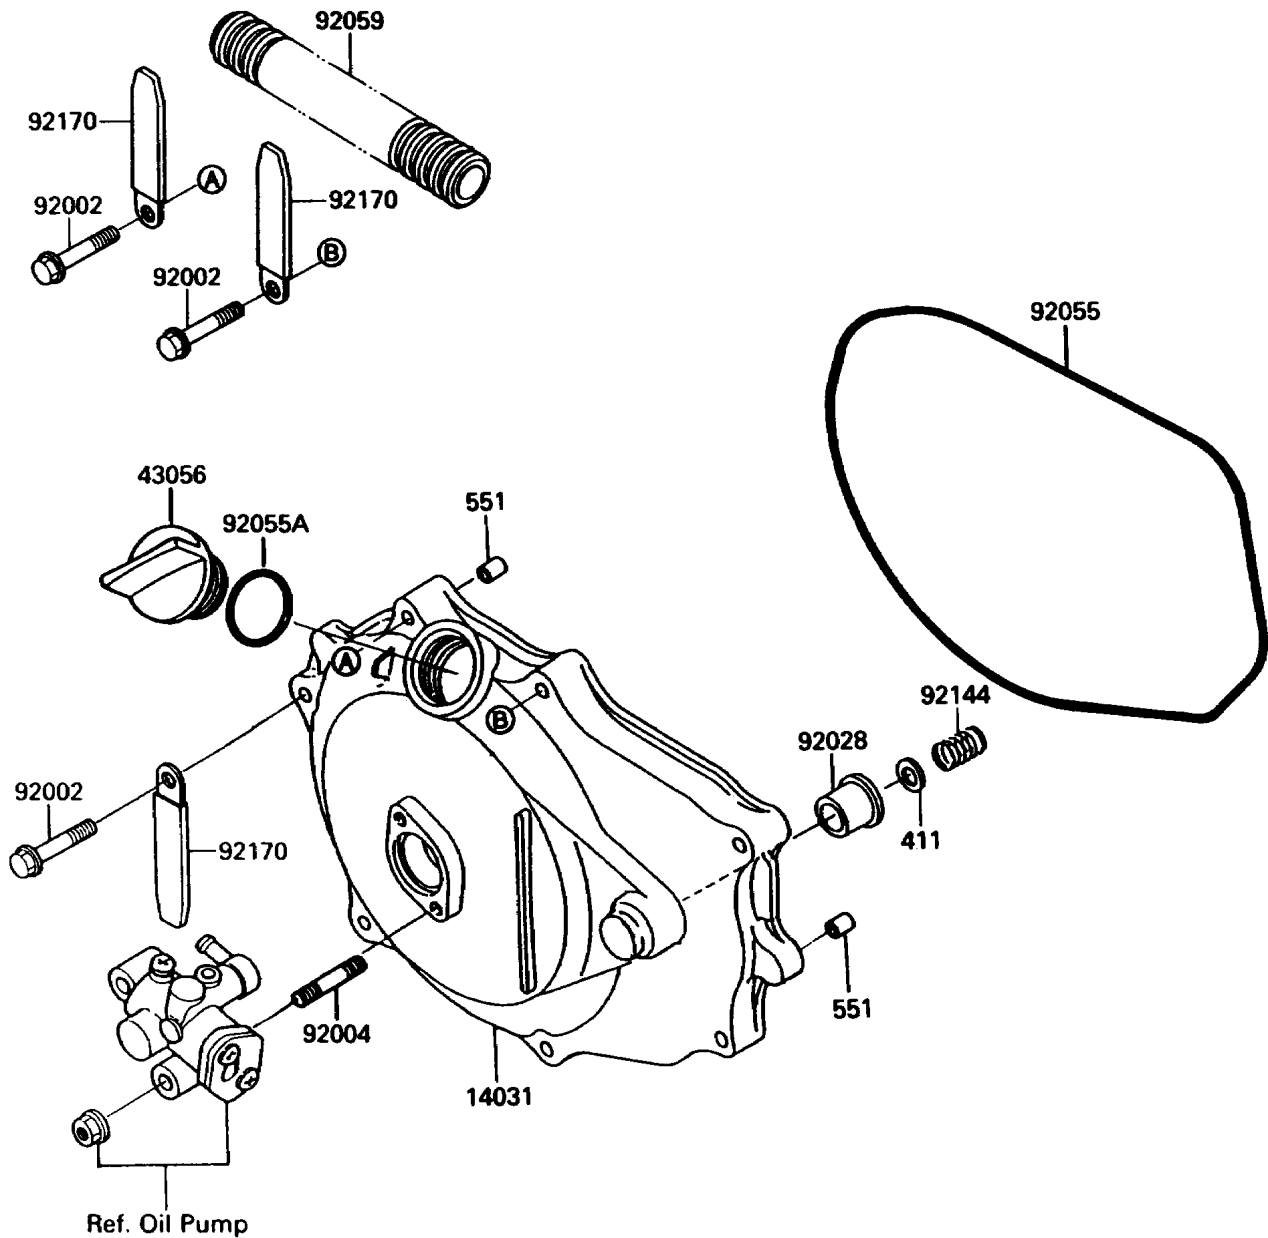

1992 Jet Mate PARTS DIAGRAM

Engine Cover

(E1431)

1992 Jet Mate PARTS LIST

Engine Cover

ITEM NAME	PART NUMBER	QUANTITY
COVER-GENERATOR (Ref # 14031)	14031-3710	1
BREATHER-BRAKE (Ref # 43056)	43056-502	1
BOLT,6X30 (Ref # 92002)	92002-3726	7
STUD (Ref # 92004)	92004-3710	2
BUSHING (Ref # 92028)	92028-3718	1
RING-O,GENERATOR COVER (Ref # 92055)	92055-3712	1
RING-O (Ref # 92055A)	92055-515	1
TUBE,L=150 (Ref # 92059)	92059-3897	1
SPRING (Ref # 92144)	92144-3728	1
CLAMP (Ref # 92170)	92170-3705	3
WASHER-PLAIN,5MM (Ref # 411)	411S0500	1
PIN-DOWEL (Ref # 551)	551R0812	2